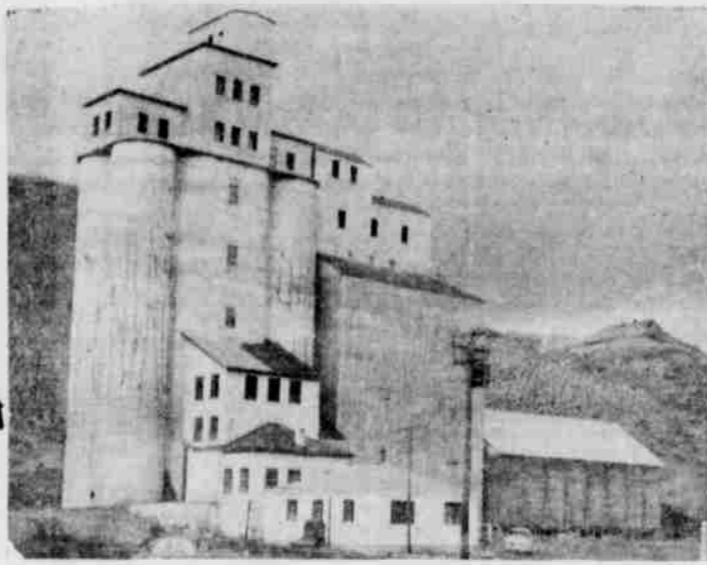

## Is Our Business...

HOGUE-WARNER SUE  
ON COLUMBIA

McNAB

IONE

**3,000,000  
Bushels of Storage**

Facilities for storing approximately 2,000,000 bushels of grain are shown here. In addition, Morrow County Grain Growers will operate under lease a new 500,000 bushel warehouse soon to be built at Paterson Ferry and the 420,000 bushel Archer-Daniels-Midland Co. elevator at Ione.