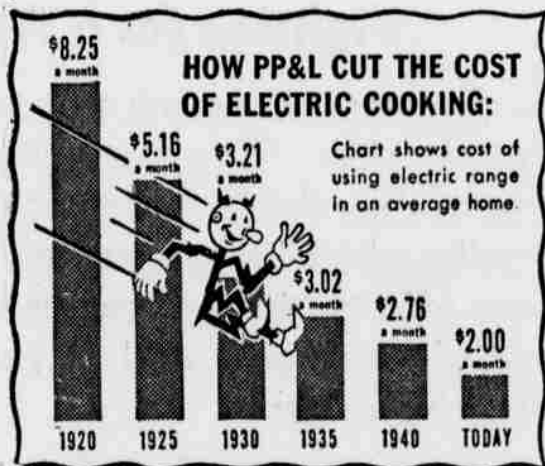

HEPPNER CAFE

Within the reach of everyone!

Electricity here is so amazingly cheap that every home can enjoy an electric range. PP&L, you see, has cut rates 15 times! More than twenty thousand homes cook with PP&L electricity and at an average cost of less than two dollars a month. Thousands more have placed their orders for clean, accurate electric ranges. Better get your order in now with your dealer. Then you, too, can soon enjoy modern, effortless electric cooking.