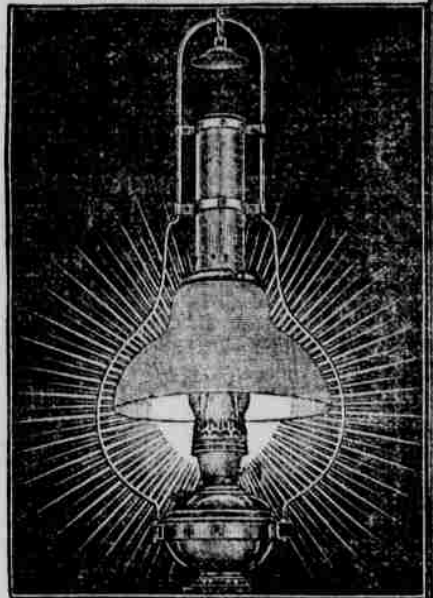

Style No. 115 Aladdin Hanging Lamp
For Sitting Room, Parlor, Dining Room and for Stores, Churches, Schools, Halls, etc.