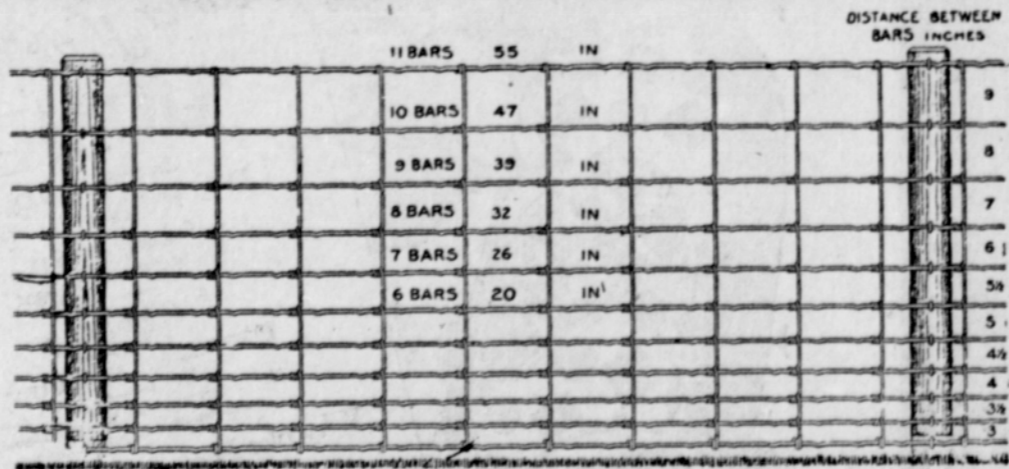

## COLONIAL

Colonial All Enamel Ranges ..... \$90.00 to \$110.00  
 Colonial All Cast Ranges ..... \$80.00 to \$95.00  
 Colonial All Enamel Cast Buffet Range ..... \$100.00