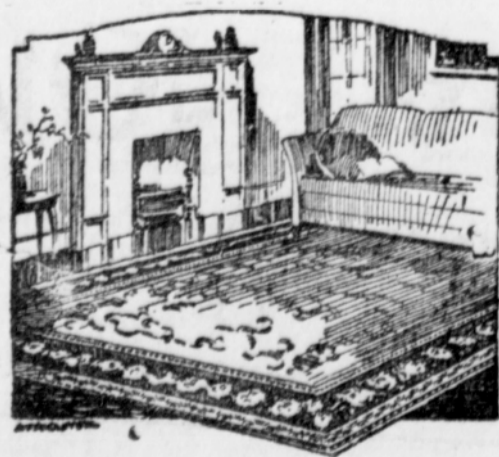

Beautiful Rugs for Every Room

- Bedroom Rugs in Wool Fibre from ..... $6.50 to $20.00
- Living Room Rugs in Tapestry Brussels ..... $17.50 to $29.50
- Axminster Rugs ..... $32.00 to $56.00
- Wilhir Rugs at ..... $80.00 and $98.00

Wright & Son

Hardware Furniture

Springfield, Oregon