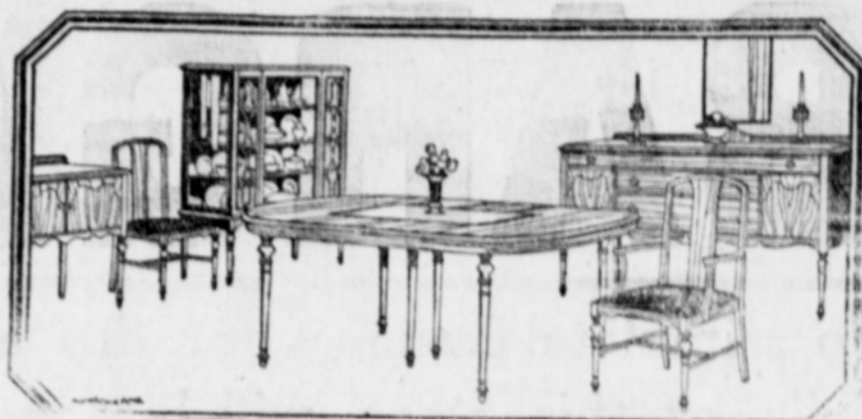

Dining Room Sets

Dining Room Furniture, in sets, oak and walnut

Chairs at	$1.75 — $2.75 — $4.00 — $5.75 and up
Dining Tables	$13.50 — $19.50 — $28.50 — $33.75
Buffets in Walnuts	$28.50 — $34.75 — $44.00 — $47.50

Linoleums and Felt Base Floor Coverings

Felt Base at	55c — 75c — 90c Sq. Yard
Print Linoleum	$1.08 — $1.12 and
	$1.22 SQ. YARD.
Inlaid Linoleum in Many Pleasing Patterns	$1.48 and $1.60 sq. yd.