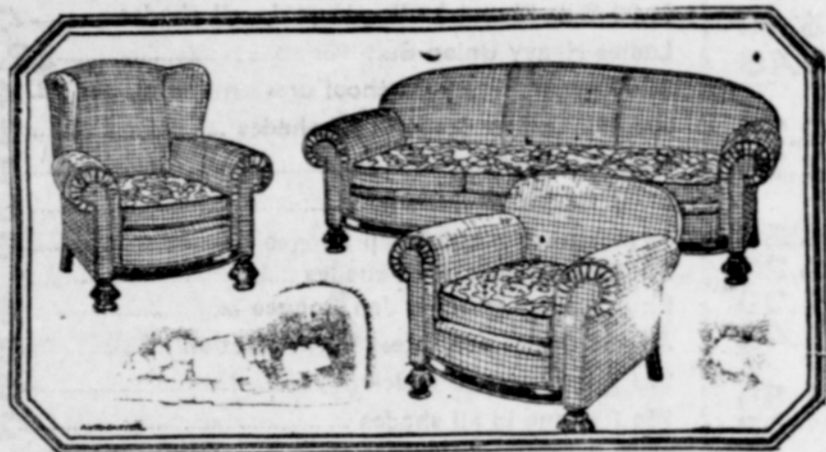

LIVING ROOM Furniture to Meet Every Need

Rockers in Oak, Walnut and Birch, priced from	\$5.50 to \$18.00
Tapestry Overstuffed Davenport at	\$65.00 to \$90.00
Bakers Velour Davenport at	\$81.00 to \$130.00
Mohair Overstuffed Davenport at	\$120 to \$190
Living Room and End Tables at	\$5.50—\$7.00—\$12.00—\$15.50—\$18.75
Biltwell Bed Davenport in Velours, Jacquard, priced from	\$122.00 and up