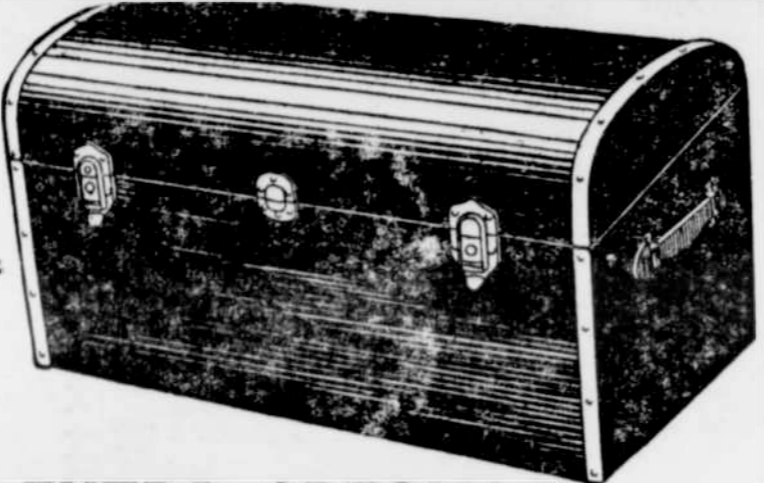

INNER TUBES

Made by one of the best known rubber manufacturers, all fresh stock. Any size—**95¢**

STEP PLATES

Saves the running board rubber, or covers up the worn spots.

8 1/2x10 with kick plate, pair **\$1.00**
10x12 with kick plate, pair **\$1.50**

EXTRA Aluminum Frames With Rubber Mat, each **39c**

Lowest Prices in History AUTO ACCESSORY LIQUIDATION SALE! Entire Stock To Go

Tube Patches

We have many types to select from.

Reg. 15c value, now **9c**
Reg. 25c value, now **13c**
Reg. 35c value, now **25c**
Tire plasters, each **10c**

Big Sale, Thousands of Bargains in Brand New Merchandise!

AUTO

TRUNKS

ENTIRE STOCK of the Finest Auto Trunks to be found in the Northwest, to be CLOSED OUT at once. All former prices have been forgotten in this Big Selling Event. Our slogan now is LIQUIDATE. It is your opportunity to equip for that auto trip. A wonderful black enameled chromium trimmed Auto Trunk to fit most cars. Our regular low price was \$20. NOW **\$6.95**