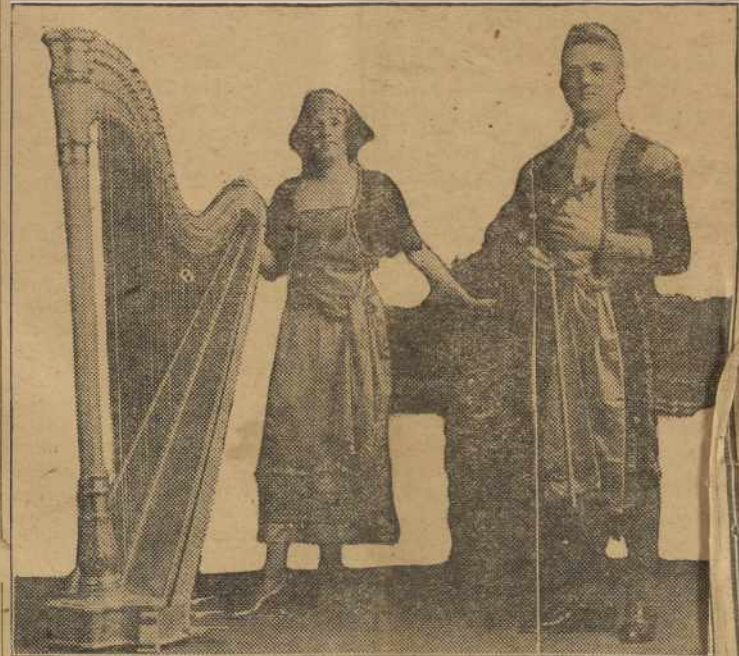

W. H. ASQUITH
PAINTING
PAPER HANGING
AND TINTING
All Work Neatly Done
Aurora — Oregon

Former Symphony Harpist and Pianiste
Now Heading Own Concert Company

Eleanor DeMarco, of DeMarco-Aistrup Entertainers, Has Played Under Baton of Leading Symphony Conductors.

Before engaging in lyceum work Miss Eleanor De Marco was a well known symphony soloist. Her success as harpist with some of the best symphony orchestras of the country, later to engage in the bigger field of concert work. She is today one of lyceum's best known and most talented artists. Associated with Miss De Marco is Lowell Aistrup the well known young American violinist, who is rapidly coming into his own. Mr. Aistrup is a composer of considerable note. The De Marco-Aistrup Company features