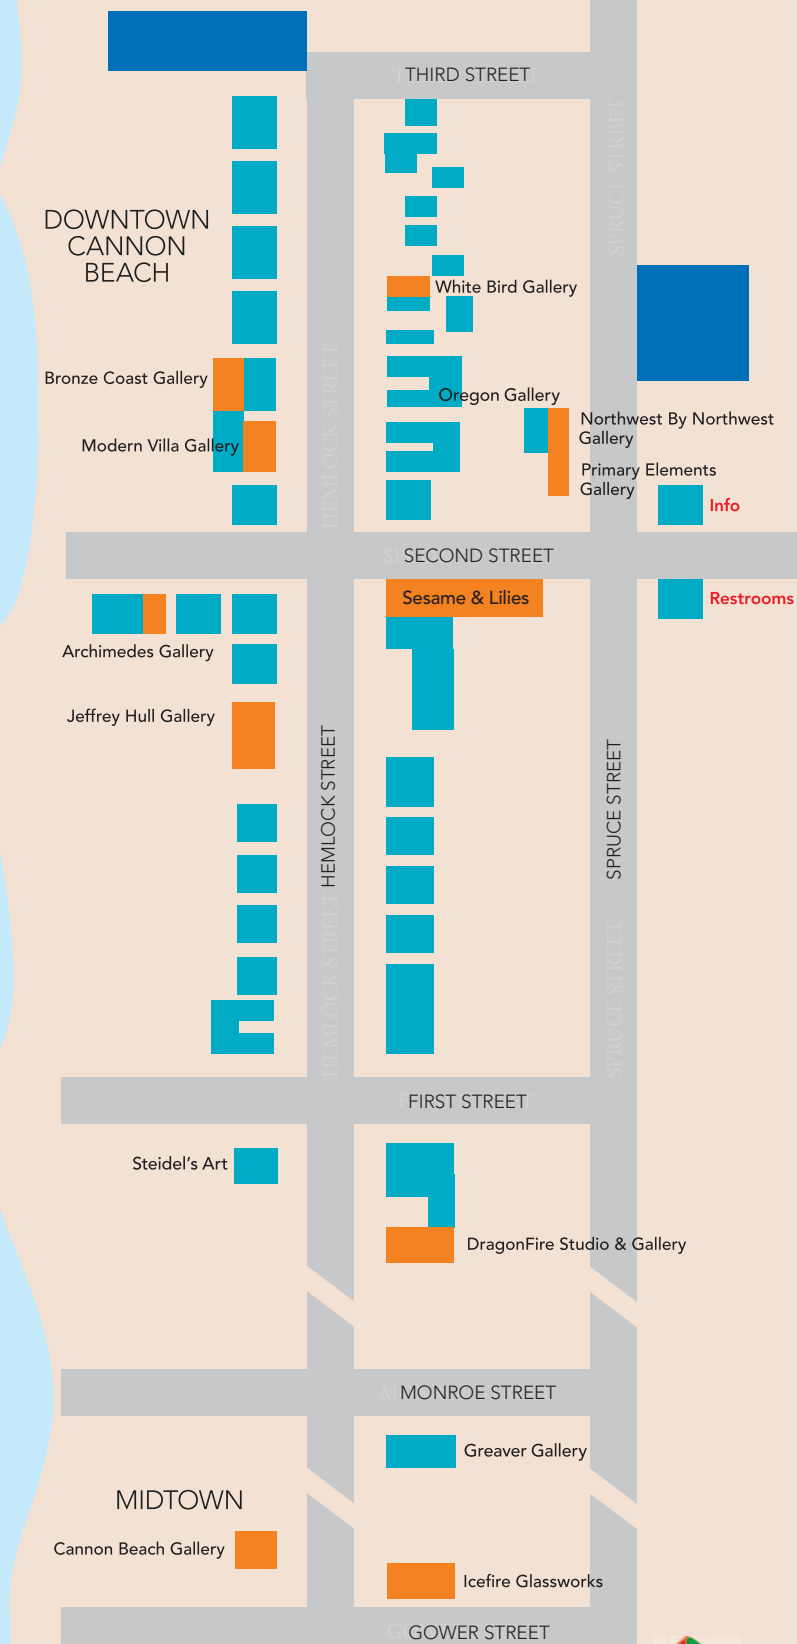

Sunday, May 3

	GALLERY	ARTISTS	EVENT
10:00 a.m.	Jeffrey Hull Gallery	Jeffrey Hull	Coffee and light refreshments
10:00-11:00 a.m.	Primary Elements Gallery	Festival artists	Coffee and pastries from the Chocolate Café
10:00 a.m.-Noon	Bronze Coast Gallery	Festival artists	Coffee with the artists
10:00 a.m.-1:00 p.m.	Primary Elements Gallery	Micki Skinner	Painting on slate demonstration
10:00 a.m.-4:00 p.m.	Northwest By Northwest Gallery	Ivan McLean, Don Stastny	Public Sculpture. Bronze and steel
10:00 a.m.-4:00 p.m.	Primary Elements Gallery	Heather Soderberg, Steve Gevurtz, Richard Sears, Josh Henrie, Rip and Chad Caswell	Sculpture demonstration, clay for bronze, and stone carving
11:00 a.m.-1:00 p.m.	Primary Elements Gallery	Sharon Abbott Furze	Painting demonstration
	DragonFire Gallery	Festival artists	Lite brunch with music by Bucky Potts Schmidt
2:00 p.m.	Jeffrey Hull	Jeffrey Hull	Watercolor demonstration
	Primary Elements Gallery	David Williams	Woodworking and turning techniques

Save the Date! **Plein Air & More Arts Festival June 26-28**