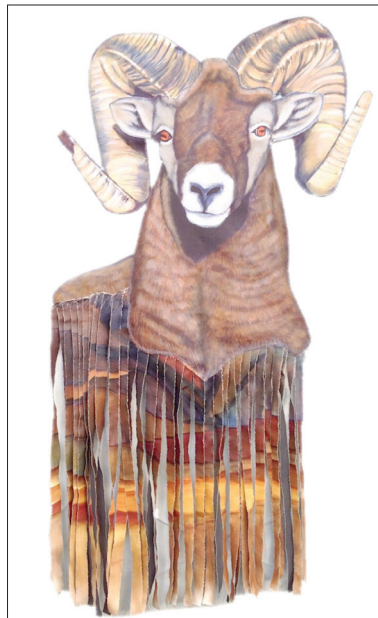

The exhibit, titled “Mending Measures,” is a series of artwork that Everett created to capture and catalog endangered animals and corresponding endangered landscapes. Each artwork is accompanied by a label that identifies the conservation status, primary threats and geographic location.

Her technique involves a symbolic process of destruction — first she creates a painting on canvas, then cuts or tears the canvas and the destroyed painting then becomes the fabric of something new as she stitches the pieces together.

According to a press release, “the stitch work is a design element, but also integral to the work; these ‘mended’ animals and landscapes have been re-created, but all are profoundly changed.”

Everett received a bachelor of Liberal Arts degree from Evergreen State College. She has exhibited her work internationally and currently serves on the board of directors of Seattle’s Uptown Arts and Culture Coalition.

She lives in Seattle. For more information about the artist, visit her website at www.saraeverett.com.

ABOUT THE GALLERY

The Betty Feves Memorial Gallery at BMCC is a nonprofit exhibition space connecting emerging and established artists and their work with students, staff and the general public in Eastern Oregon. The gallery welcomes tours from schools, clubs and other organizations during exhibits. Those

Sara Everett/Contributed image
Sara Everett created her show “Mending Measures” to “capture and catalog endangered animals and corresponding endangered landscapes.”

interested should contact Feves Gallery Director Nika Blasser, nblasser@bluecc.edu or 541-278-5952.

The gallery is open Monday-Thursday, 9:30 a.m.-1:30 p.m., and is located in Pioneer Hall on the Pendleton campus, 2411 NW Garden Ave. Admission is free.