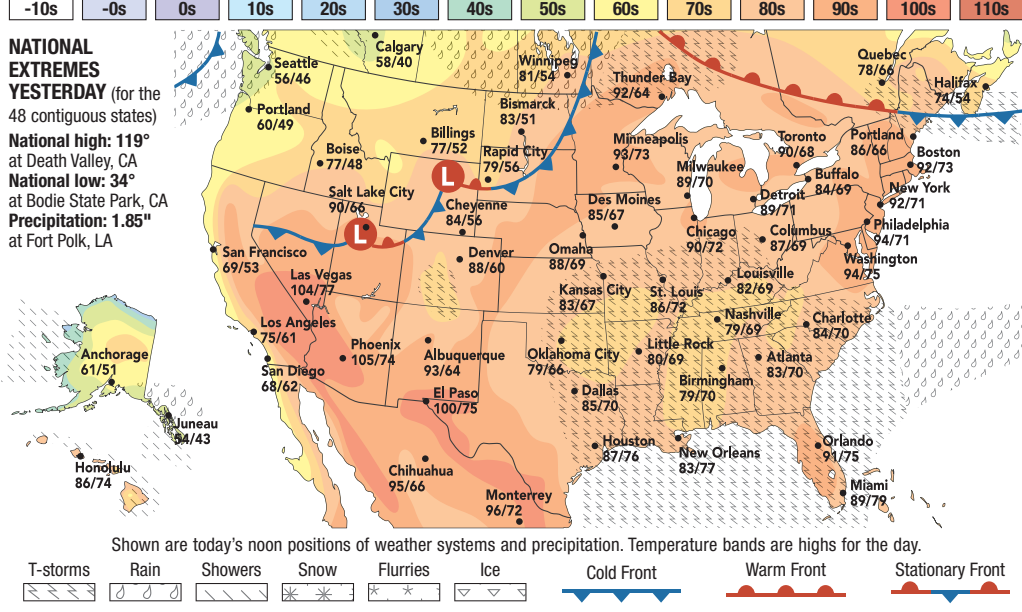

INTERNATIONAL

Amsterdam	61/59/0.31	69/50/1	70/52/1
Athens	79/63/0.00	83/66/1	86/69/1
Auckland	61/45/0.17	61/56/1	61/55/1
Baghdad	109/81/0.00	108/78/1	104/75/1
Bangkok	97/84/0.01	95/82/1	93/81/1
Beijing	93/58/0.00	91/66/1	83/64/1
Beirut	81/70/0.00	80/70/1	79/69/1
Berlin	82/57/0.00	79/60/1	73/61/1
Bogota	70/50/0.05	65/51/1	66/50/1
Budapest	82/50/0.13	78/59/1	80/59/1
Buenos Aires	61/57/0.06	56/50/1	58/56/1
Cabo San Lucas	93/77/0.00	90/76/1	89/75/1
Cairo	87/68/0.00	89/66/1	90/67/1
Calgary	59/20/0.47	58/40/1	58/41/1
Cancun	90/81/0.04	90/80/1	91/80/1
Dublin	62/50/0.08	62/49/1	66/51/1
Edinburgh	68/42/0.00	64/49/1	63/48/1
Geneva	70/59/0.78	72/58/1	69/57/1
Harare	61/45/0.00	66/45/1	67/45/1
Hong Kong	86/77/0.06	89/80/1	88/80/1
Istanbul	70/53/0.00	73/62/1	76/64/1
Jerusalem	77/58/0.00	76/63/1	78/62/1
Johannesburg	55/32/0.00	58/38/1	57/39/1
Lima	67/56/0.00	67/62/1	66/61/1
Lisbon	76/57/0.00	79/57/1	79/57/1
London	72/52/0.00	68/55/1	72/52/1
Madrid	73/61/0.24	85/60/1	90/61/1
Manila	93/80/0.00	93/83/1	94/82/1
Mecca	104/85/0.00	102/81/1	108/81/1
Mexico City	73/58/0.46	75/57/1	77/57/1
Montreal	81/64/0.30	86/70/1	91/72/1
Moscow	73/57/0.00	75/57/1	75/58/1
Nairobi	73/57/0.00	73/54/1	73/55/1
Nassau	88/77/0.03	87/77/1	86/76/1
New Delhi	99/73/0.00	99/81/1	102/84/1
Osaka	77/61/0.21	80/67/1	82/66/1
Oslo	77/52/0.00	71/52/1	78/53/1
Ottawa	84/61/0.20	88/68/1	90/74/1
Paris	68/55/0.00	72/56/1	75/57/1
Rio de Janeiro	81/70/0.00	82/72/1	79/70/1
Rome	77/61/0.04	77/61/1	75/61/1
Santiago	66/54/0.00	62/45/1	68/43/1
Sao Paulo	79/61/0.00	79/62/1	77/61/1
Sapporo	77/53/0.00	76/54/1	72/53/1
Seoul	79/58/0.01	81/63/1	77/64/1
Shanghai	87/66/0.00	92/69/1	89/72/1
Singapore	90/81/0.00	90/80/1	90/80/1
Stockholm	75/46/0.00	75/54/1	76/53/1
Sydney	66/47/0.00	66/47/1	68/52/1
Taipei City	81/77/1.67	81/76/1	89/78/1
Tel Aviv	78/67/0.00	80/72/1	80/70/1
Tokyo	77/67/0.15	73/68/1	76/67/1
Toronto	88/68/0.00	90/69/1	88/69/1
Vancouver	63/52/0.11	60/49/1	61/50/1
Vienna	81/57/0.00	74/57/1	78/57/1
Warsaw	73/59/0.15	76/55/1	78/54/1

SIZZLING SUMMER SALE

Hot Prices Throughout Both Stores!

Swivel Glider
$699

LeatherItaliausa
SINCE 1997

THERAPEUTIC

WAKE UP WELL
CORAMUND

AIRELOOM
CUSTOMER DESIGN HANDMADE

FREE Foundation or FREE Pillows with mattress purchase

Since 1962
WILSONS of Redmond
Still The Oldest & Largest Furniture Store in Central Oregon!

FREE DELIVERY & SPECIAL FINANCING AVAILABLE*

*Subject to credit approval. See store for details

Wilson's MATTRESS Gallery-Bend

2071 S. Hwy 97, Redmond 541-548-2066 • www.wilsonsofredmond.net • 63485 N. Hwy 97, Bend 541-330-5084