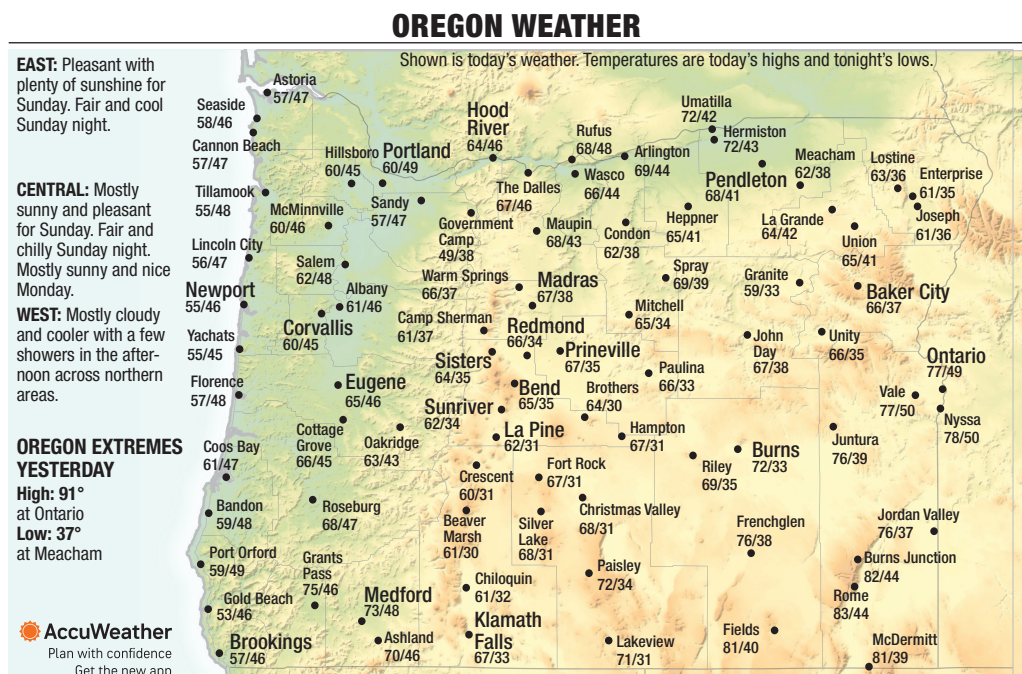

New
Jun 10

First
Jun 17

Full
Jun 24

Last
Jul 1

Tonight's sky: Low east, Albireo, Beta Cygni is a double star located in the constellation Cygnus.

Source: Jim Todd, OMSI

TRAVEL WEATHER

NATIONAL			
City	Yesterday	Today	Monday
	Hi/Lo/Prec.	Hi/Lo/W	Hi/Lo/W
Abilene	84/65/0.00	88/69/1	88/73/0
Albany	88/60/0.00	91/65/1	92/69/1
Albuquerque	92/61/1	93/64/0	91/64/1
Anchorage	69/48/0.00	61/51/1	58/49/0
Atlanta	87/73/0.83	83/70/1	83/69/1
Atlantic City	89/64/0.05	79/65/1	77/67/1
Austin	82/66/0.16	88/74/1	88/76/1
Baltimore	94/63/0.00	95/71/1	93/72/1
Billings	95/58/0.04	77/52/1	80/55/1
Birmingham	87/71/0.11	79/70/1	82/70/1
Bismarck	103/66/1	83/51/1	91/62/1
Boise	86/62/0.00	77/48/1	78/53/0
Boston	91/63/0.00	92/73/0	93/72/1
Bridgeport, CT	86/61/0.00	86/67/1	83/67/1
Buffalo	77/69/0.00	84/69/1	83/68/1
Burlington, VT	88/67/0.02	91/70/1	93/72/1
Caribou, ME	78/55/0.11	79/64/1	92/71/1
Charleston, SC	88/71/0.11	82/73/1	84/72/1
Charlotte	90/67/0.00	84/70/1	83/70/1
Chattanooga	88/67/0.00	81/70/1	82/69/1
Cheyenne	89/53/1	84/56/1	84/55/1
Chicago	92/69/0.00	90/72/1	86/71/1
Cincinnati	85/60/0.00	83/68/1	78/67/1
Cleveland	86/54/0.00	88/71/1	93/69/1
Colorado Springs	86/54/0.00	85/57/1	85/59/1
Columbia, MO	86/64/0.00	82/68/1	82/68/1
Columbia, SC	88/72/0.01	84/70/1	84/70/1
Columbus, GA	90/70/1	85/71/1	85/70/1
Columbus, OH	88/61/0.00	87/69/1	80/69/1
Concord, NH	91/54/1	95/65/1	96/70/1
Corpus Christi	88/71/1	89/78/1	90/78/1
Dallas	87/68/0.28	85/70/1	83/73/1
Dayton	84/62/0.00	85/69/1	80/69/1
Denver	91/59/0.00	88/60/1	89/58/1
Des Moines	92/68/0.00	85/67/1	87/68/1
Detroit	87/66/0.00	89/71/1	82/68/1
Duluth	94/70/1	89/66/1	87/64/1
El Paso	99/62/0.00	100/75/1	99/71/1
Fairbanks	74/46/1	74/51/1	74/49/1
Fargo	100/63/1	91/54/1	94/65/1
Flagstaff	85/55/0.00	78/41/1	75/41/1
Grand Rapids	87/67/0.00	90/69/1	82/66/1
Green Bay	95/71/0.00	90/71/1	89/70/1
Greensboro	88/61/0.00	85/70/1	83/70/1
Harrisburg	92/64/0.00	94/70/1	91/72/1
Hartford, CT	92/61/0.00	95/68/1	99/71/1
Corpus Christi	88/71/1	89/78/1	90/78/1
Houston	87/68/0.28	85/70/1	83/73/1
Huntsville	88/71/0.24	85/60/1	90/61/1
Indianapolis	85/62/0.00	80/69/1	78/68/1
Jacksonville	85/71/0.00	79/72/1	86/73/1
Jacksonville	90/71/0.53	89/72/1	88/70/1