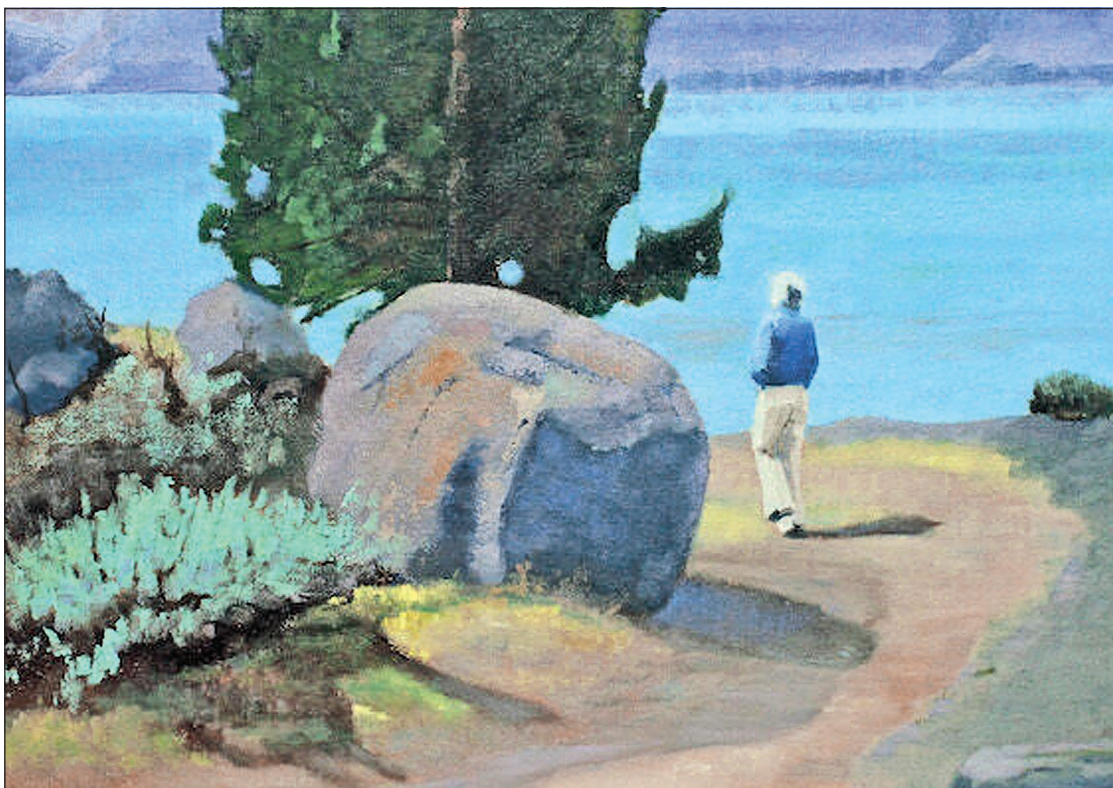

Mockingbird Gallery: "Illuminations"

Submitted photo

"At the Cove" by Gordon Baker is on display through April 30 at Sage Custom Framing and Gallery in Bend.

features works from Jack Braman and Bart Walker; through April; 869 NW Wall St., Bend; mockingbird-gallery.com or 541-388-2107.