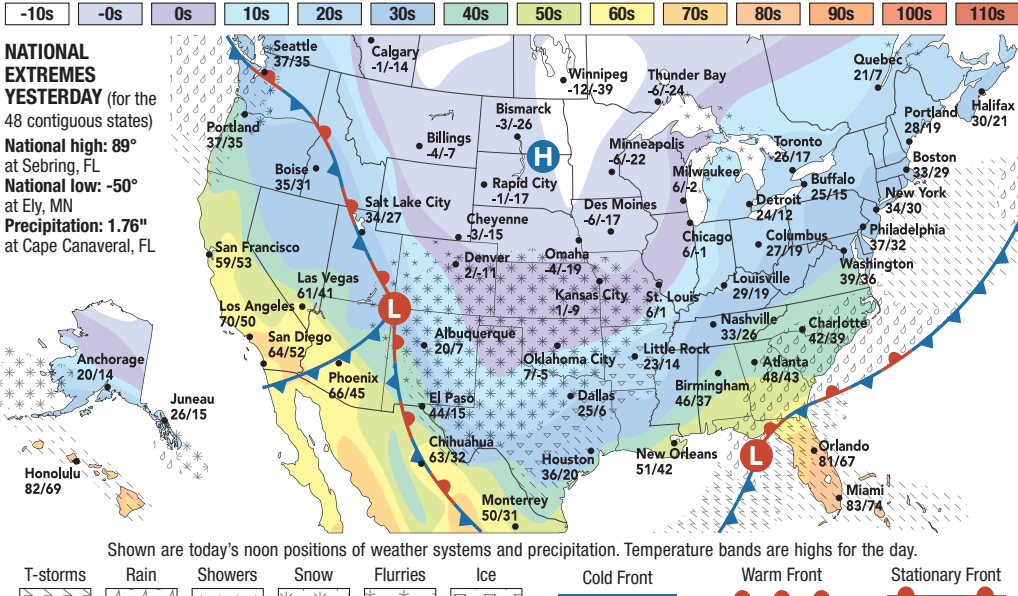

NATIONAL WEATHER

TRAVEL WEATHER

INTERNATIONAL