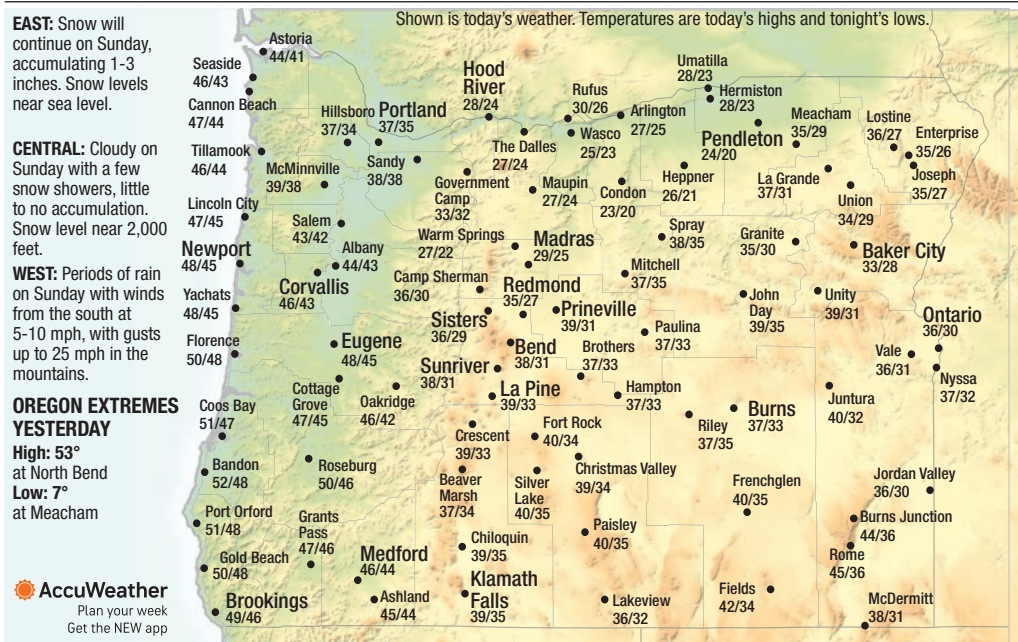

TODAY	TONIGHT	MONDAY	TUESDAY	WEDNESDAY	THURSDAY	FRIDAY	SATURDAY
HIGH 38° LOW 31° Cloudy with a stray shower this afternoon	LOW 31° A little snow early, up to 1", then rain	44° 32° Mostly cloudy and not as cold	43° 26° A rain and snow shower possible	43° 34° Periods of clouds and sunshine	49° 30° Occasional rain and drizzle, mainly early	46° 29° A chance for snow in the morning	45° 30° Mostly cloudy

ALMANAC

Bend Municipal Airport through 5 p.m. yesterday.

TEMPERATURE		
Yesterday	Normal	Record
High 36°	44°	69° in 1924
Low 9°	24°	-9° in 1903

PRECIPITATION
24 hours through 5 p.m. yesterday: 0.20"
Record: 1.03" in 1904
Month to date (normal): 0.46" (0.54")
Year to date (normal): 1.12" (2.07")
Barometric pressure at 4 p.m.: 29.83"

SUN, MOON AND PLANETS

Rise/Set	Today	Mon.
Sun	7:06am/5:34pm	7:04am/5:35pm
Moon	8:53am/8:49pm	9:13am/9:51pm
Mercury	6:15am/4:34pm	6:10am/4:26pm
Venus	6:47am/4:38pm	6:47am/4:40pm
Mars	10:14am/12:57am	10:12am/12:56am
Jupiter	6:36am/4:22pm	6:32am/4:19pm
Saturn	6:17am/3:49pm	6:13am/3:46pm
Uranus	9:51am/11:45pm	9:47am/11:41pm

First Full Last New
Feb 19 Feb 27 Mar 5 Mar 13
Tonight's sky: Orion and friends are visible above the southern horizon after sunset.

Source: Jim Todd, OMSI

ROAD CONDITIONS
For web cameras of our passes, go to www.bendbulletin.com/webcams

Source: OnTheSnow.com

OREGON WEATHER

OREGON EXTREMES YESTERDAY
High: 53° at North Bend
Low: 7° at Meacham

City	Yesterday HI/Lo/Prec.	Today HI/Lo/W	Monday HI/Lo/W	City	Yesterday HI/Lo/Prec.	Today HI/Lo/W	Monday HI/Lo/W
Astoria	46/32/1.44	44/41/r	47/41/r	La Grande	23/13/0.02	37/31/c	42/35/c
Baker City	25/20/0.05	33/28/sf	41/30/sn	La Pine	37/12/0.23	39/33/sn	41/28/c
Brookings	52/45/0.31	49/46/sh	50/40/r	Medford	50/41/0.29	46/44/sh	52/38/c
Burns	38/33/0.35	37/33/c	43/29/c	Newport	50/45/1.16	48/45/r	49/42/r
Eugene	53/35/0.87	48/45/r	50/41/c	North Bend	53/46/1.29	52/48/r	52/42/sh
Klamath Falls	41/34/0.21	39/35/r	45/30/c	Ontario	36/27/0.38	36/30/c	41/31/c
Lakeview	40/32/0.18	36/32/c	42/25/c	Pendleton	20/13/0.61	24/20/c	36/34/c

Weather(W): s-sunny, pc-partly cloudy, c-cloudy, sh-showers, t-thunderstorms, r-rain, sf-snow flurries, sn-snow, h-ice, Tr-trace, Yesterday data as of 5 p.m. yesterday