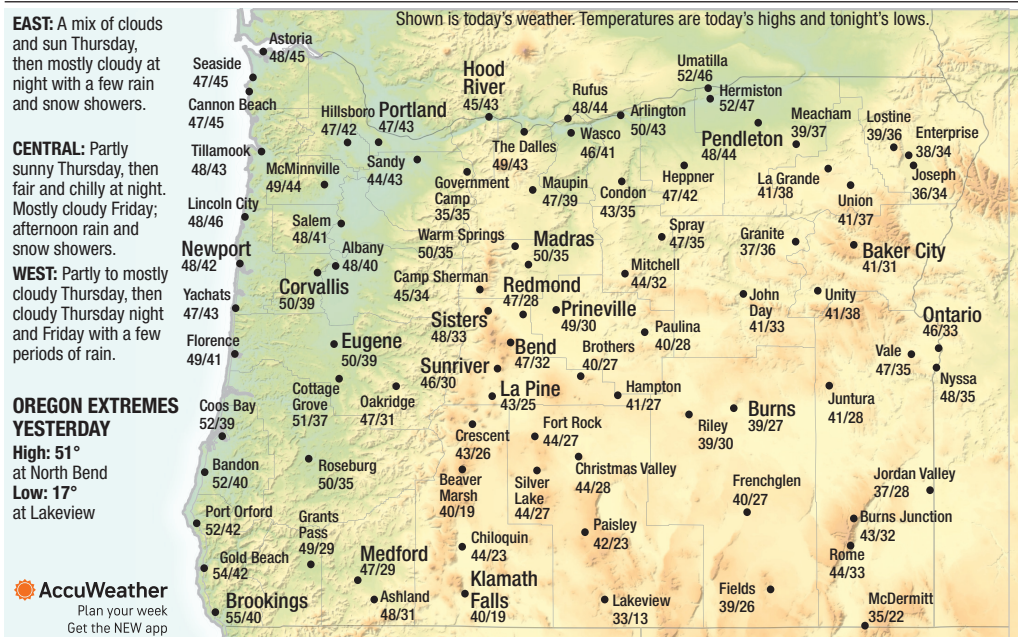

Weather forecast for Oregon showing Today, Tonight, Friday, Saturday, Sunday, Monday, Tuesday, and Wednesday with icons for clouds, sun, rain, and snow, and temperature highs and lows.

ALMANAC

Almanac section containing temperature, precipitation, sun/moon/planets, and UV index information for Bend Municipal Airport.

OREGON WEATHER

Table of weather extremes for Oregon cities, listing Yesterday, Today, and Friday high/low temperatures.

TRAVEL WEATHER

National Travel Weather table with columns for City, Yesterday, Today, and Friday HI/Lo/Prec.

NATIONAL WEATHER

International weather table listing cities and their current weather conditions.

Text section detailing road conditions for various passes like Santiam, Gov't Camp, Occhoco, Willamette, and Diamond Lake.

Hemp contains less than 0.3% of the psychoactive compound THC, but it's indistinguishable in appearance from mind-altering marijuana, a related cannabis plant.

A field of hemp grows in Oregon, where lawmakers are considering a bill to allow law enforcement officers to assist farm regulators with inspecting the crop.