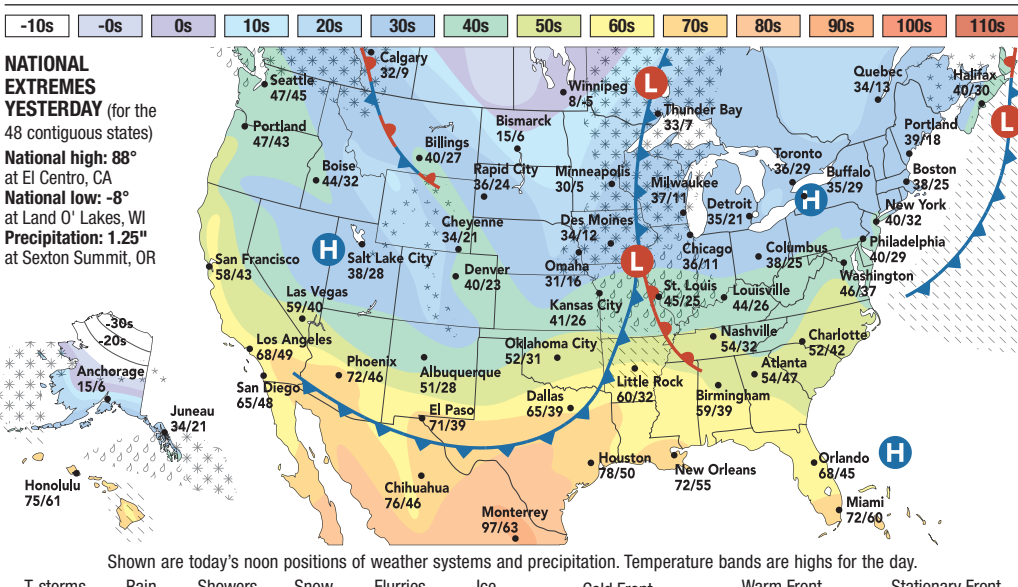

OREGON WEATHER

Table of weather extremes for Oregon cities, listing Yesterday, Today, and Friday high/low temperatures.

TRAVEL WEATHER

National Travel Weather table with columns for City, Yesterday, Today, and Friday HI/Lo/Prec.

NATIONAL WEATHER

International weather table listing cities and their current weather conditions.

Text section detailing road conditions for various passes like Santiam, Gov't Camp, Occhoco, Willamette, and Diamond Lake.

Hemp contains less than 0.3% of the psychoactive compound THC, but it's indistinguishable in appearance from mind-altering marijuana, a related cannabis plant.

A field of hemp grows in Oregon, where lawmakers are considering a bill to allow law enforcement officers to assist farm regulators with inspecting the crop.