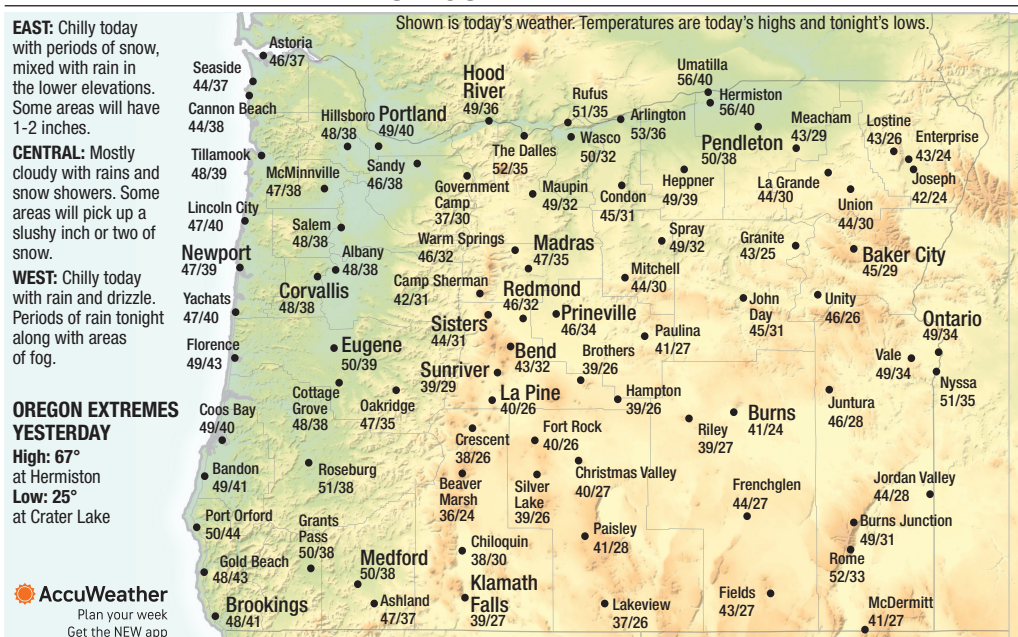

UV INDEX TODAY

10 a.m.	Noon	2 p.m.	4 p.m.
1	1	1	0

The higher the AccuWeather.com UV Index™ number, the greater the need for eye and skin protection. 0-2 Low, 3-5 Moderate, 6-7 High, 8-10 Very High, 11+ Extreme.

ROAD CONDITIONS

For web cameras of our passes, go to www.bendbulletin.com/webcams

I-84 at Cabbage Hill: Mostly cloudy today with showers of rain and wet snow.

US 20 at Santiam Pass: Cloudy and chilly today with a couple of snow showers.

US 26 at Gov't Camp: Cloudy today with a couple of snow showers, up to an inch.

US 26 at Ochoco Divide: Chilly today with a few rain and snow showers.

ORE 58 at Willamette Pass: Cloudy today into tonight with snow and flurries amounting to 2-4 inches.

ORE 138 at Diamond Lake: Snow showers today will accumulate a coating to an inch.

SKI REPORT

In inches as of 5 p.m. yesterday

Ski resort	New snow	Base
Anthony Lakes Mtn	0	0-44
Hoodoo Ski Area	0	0-57
Mt. Ashland	1	30-52
Mt. Bachelor	5	79-87
Mt. Hood Meadows	3	85-129
Mt. Hood Ski Bowl	0	26-48
Timberline Lodge	0	0-97
Willamette Pass	0	42-80
Aspen / Snowmass, CO	0	29-43
Mammoth Mtn. Ski, CA	0	95-135
Squaw Valley, CA	0	0-114
Park City Mountain, UT	0	40-44
Sun Valley, ID	0	83-100

Source: OnTheSnow.com

OREGON WEATHER