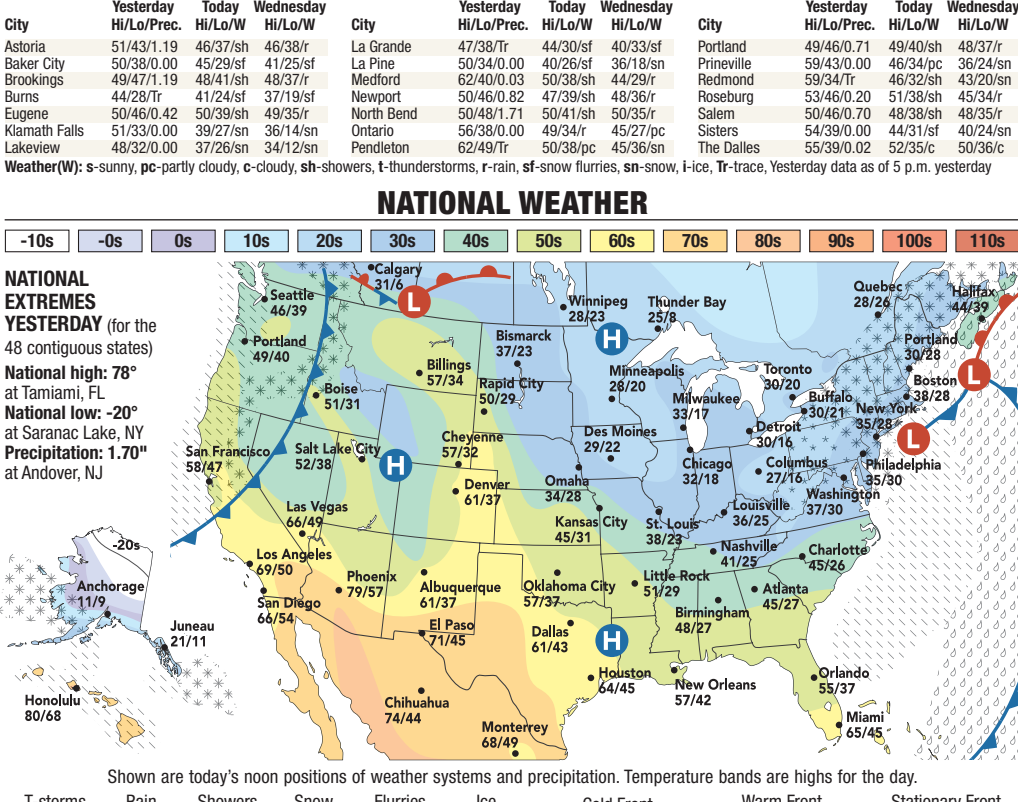

NATIONAL WEATHER

TRAVEL WEATHER

INTERNATIONAL

City	Yesterday HI/Lo/Prec.	Today HI/Lo/W	Wednesday HI/Lo/W
Amsterdam	36/23/0.62	45/43/sn	48/41/r
Athens	61/59/0.30	63/50/c	65/49/pc
Auckland	72/60/0.00	76/61/pc	77/61/s
Baghdad	72/48/0.00	72/45/s	72/49/pc
Bangkok	91/73/0.00	94/75/s	94/74/s
Beijing	36/17/0.00	35/9/s	42/9/s
Beirut	70/55/0.00	74/62/s	74/62/c
Berlin	34/13/Tr	35/33/c	43/36/r
Bogota	68/47/0.07