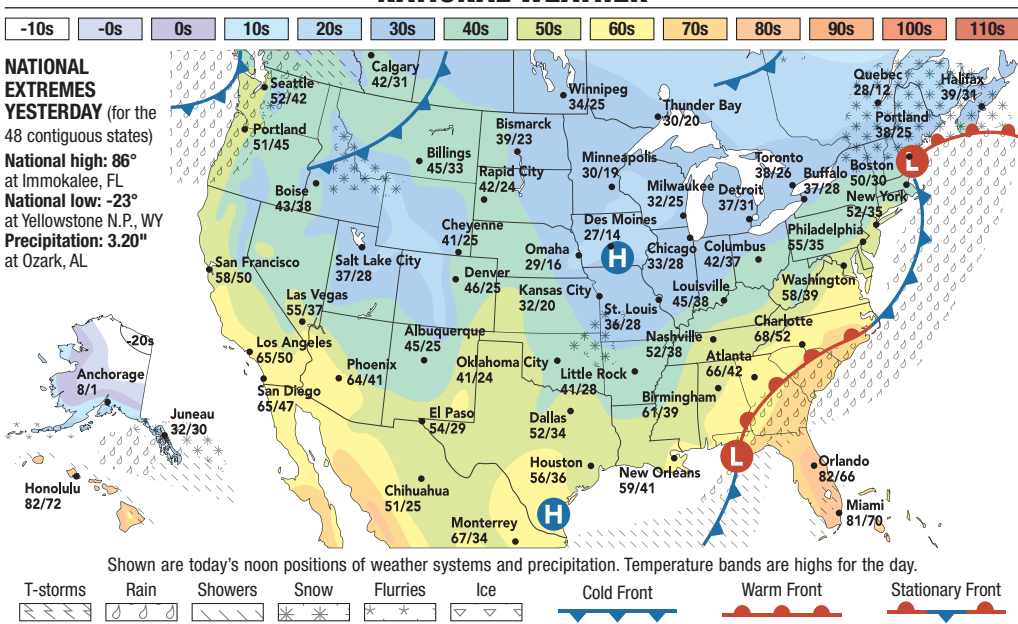

TRAVEL WEATHER

NATIONAL WEATHER