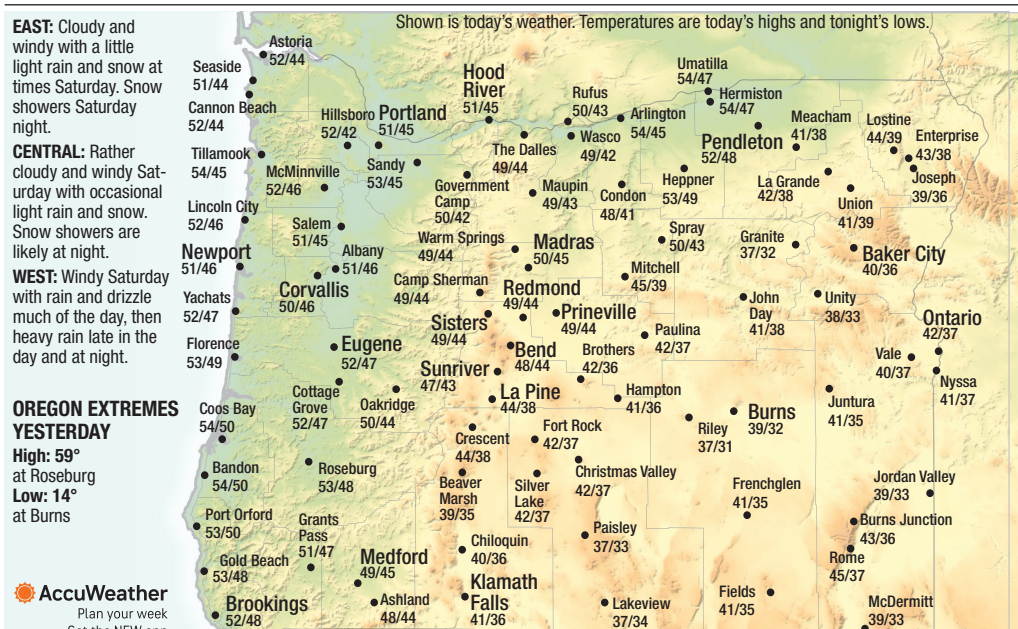

TODAY	TONIGHT	SUNDAY	MONDAY	TUESDAY	WEDNESDAY	THURSDAY	FRIDAY
HIGH 48° LOW 44° Cloudy with a little rain this afternoon	LOW 44° Cloudy, rain; breezy late	48° 40° Mostly cloudy with a couple of showers	51° 33° Considerable cloudiness with showers	45° 33° Mostly cloudy	46° 30° Cloudy with a passing shower	45° 29° Partly sunny, a couple of showers possible	46° 26° Cloudy

ALMANAC

OREGON WEATHER