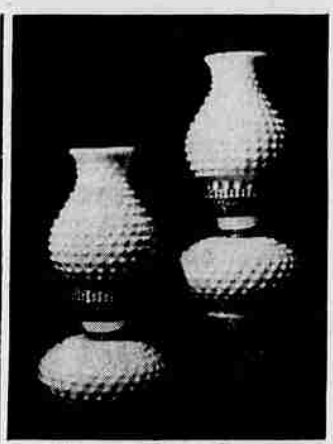

BOUDOIR LAMPS

Assorted Styles from **3⁷⁹**

PIN-UP LAMPS

Assorted Styles from **2⁴⁹**