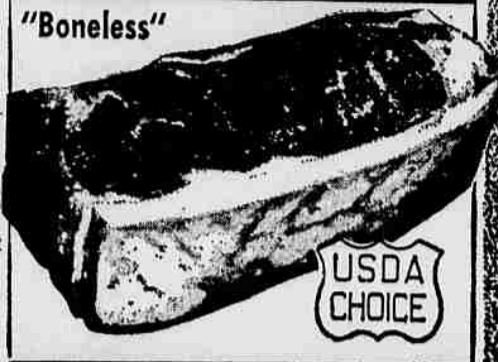

SAFEWAY MEATS... ALWAYS BEST FOR QUALITY & VALUE!

Always Best For Flavor . . . Always Best For Value . . . Always Best For Trim . . . Always Best For Flavor . . . Always Best For Value . . . Always Best For Trim . . .

PORTERHOUSE

ALWAYS CHECK TRIM AS WELL AS PRICE
USDA Choice

lb. **98^c**

NEW YORK STEAKS

"Boneless"

USDA CHOICE

lb. **\$1.39**

TOP SIRLOINS

"Boneless"

lb. **\$1.09**

TENDERLOINS

"Boneless"

USDA CHOICE

lb. **\$1.69**

LOOK AT THESE LOW EVERY DAY PRICES

Soda Crackers