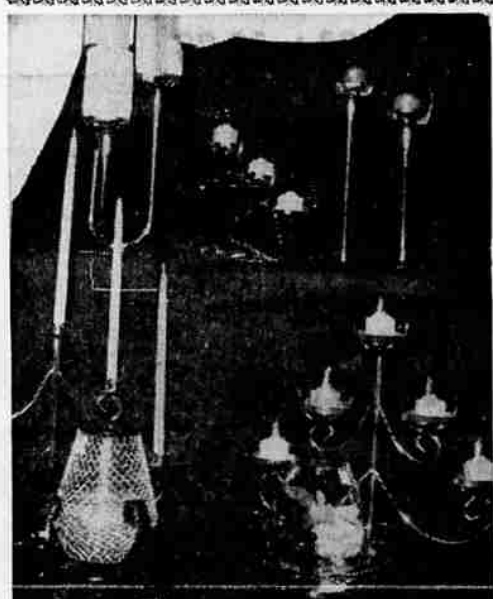

DECORATOR ACCESSORIES

Candelabras and candle accessories
Brass and Wrought Iron finish

29¢ to 3.19

Brandis
THRIFT-WISE DRUGS
1020 Wall St. Ph. 382-5451

ECONOMY DRUGS
916 Wall Ph. 382-6162

Zipper SHAVING KIT
Plastic lined, zip top and side pocket.
REG. 2.98 **1.44**

Structo Hydraulic DUMP TRUCK
Reg. 3.88 **2.99**

Remote Control Battery Operated MODEL CARS Only **99¢**

Universal HAIR DRYER
Model 2935
REG. 21.95 **17.88**

Just Snap Together and... "THEY'RE OFF!"

Eldon's Deluxe ROAD RACE SET
6 VOLT POWER PACK
Reg. 18.98 **14.88**

SHULTON GIFTS ...for Christmas Pleasure

Old Spice FOR MEN

Plastic Traveler..... 2.50
After Shave Lotion in red, Stick Deodorant in white

Luxury Set..... 5.00
After Shave Lotion, Men's Cologne, Body Talcum, Outdoor Lotion, Stick Deodorant

After Shave Lotion or Men's Cologne 1.25 Extra-value size 2.00

Super Smooth Shave regular or mentholated 1.00

Pro-Electric Roll-On Before Shave Lotion 1.00

ALL CHROME TOASTER
This gleaming chrome toaster has color control dial, extra wide toast wells and crumb cleanout door. It's easy to use, easy to clean and makes toast just the color you like... every time.
Reg. 22.50 **17.99**

RECORD PLAYERS
AC Only **59.95**
AC or Battery Operated — Use Standard Flashlight Batteries **79.95**

View-Master **CARTOON THEATRE**
Electric Projector (UL), 140 pictures, stage, 2 screens.
9.95

Norelco Flip-Top SPEEDSHAVER 20
Reg. 19.95 **14.88**

Remington 25 ELECTRIC RAZOR
Reg. 29.50 **22.88**

Remington LEKTRONIC II
Reg. 37.95 **29.99**

Lady Remington LADIES' RAZOR
Reg. 18.95 **14.99**

Eldon's Deluxe ROAD RACE SET
6 VOLT POWER PACK
Reg. 18.98 **14.88**