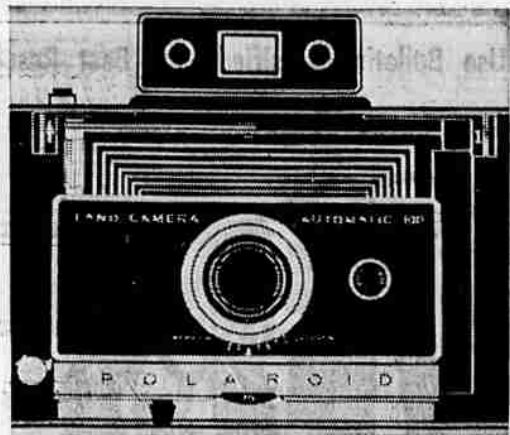

THRIFT-WISE DRUGS and ECONOMY DRUGS

Central Oregon's 2 Complete

CHRISTMAS SHOPPING CENTERS

GIFT IDEAS

- ★ Bath Towel Sets
- ★ Kitchen Mold Sets
- ★ Cake Decorating Sets
- ★ Cutting Blocks
- ★ Christmas Decorator Candles
- ★ Electric Blankets
- ★ Photographic Supplies
- ★ Handkerchiefs
- ★ Table Cloths
- ★ Tape Recorders
- ★ Luggage
- ★ Radios
- ★ (Transistor, Clock & Table)
- ★ Sporting Goods
- ★ Cigarette Lighters
- ★ Smoking Supplies
- ★ Billfolds
- ★ Watches & Clocks
- ★ Stationery
- ★ Electric Appliances
- ★ Scrapbooks and Photo Albums
- ★ Pens & Pencils
- ★ Candy
- ★ Bar Supplies
- ★ Decorator Mirrors
- ★ Tumbler Sets
- ★ Revere Ware
- ★ Corn Poppers
- ★ Jewel Boxes
- ★ Costume Jewelry
- ★ Menda Bedroom & Bathroom Accessories
- ★ Manicure Sets
- ★ Cosmetic & Toiletry Sets
- ★ Thermometers
- ★ Toys For All Ages
- ★ Sleeping Bags
- ★ Baby Clothes Sets
- ★ Serving Trays
- ★ Lazy Susans
- ★ Pyrex Ware
- ★ Corning Ware
- ★ Spices
- ★ Jams & Jellies

POLAROID AUTOMATIC 100 LAND CAMERA

Color Pictures in 50 Seconds
Black & White Pictures in 7 Seconds
Color Flash Pictures Automatically
Automatic Time Exposures
Black & White Pictures Indoors without Flash