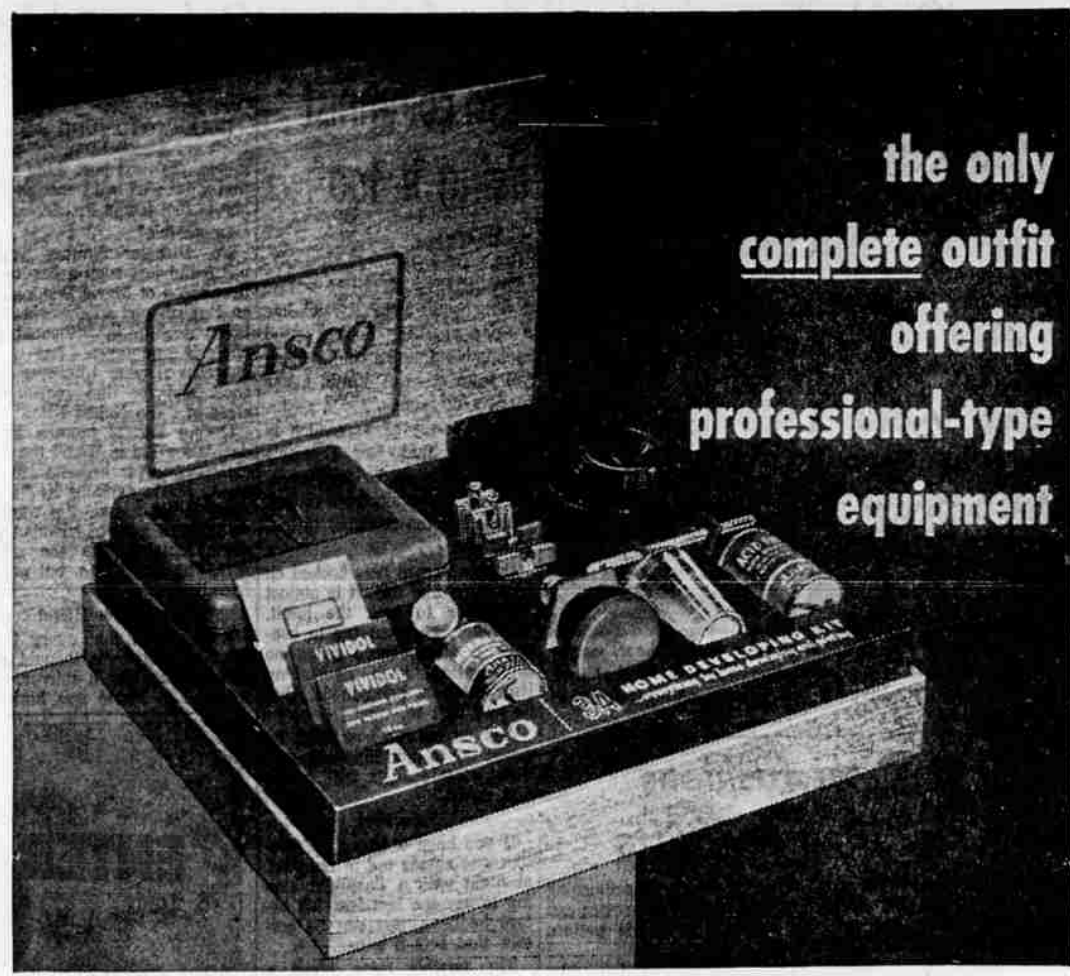

the only complete outfit offering professional-type equipment

DEVELOP YOUR OWN PICTURES!

LOOK WHAT ALL YOU GET WITH THIS PROFESSIONAL-TYPE 3A HOME DEVELOPING KIT!

- AnSCO Developing Tank with self-loading reel, adjustable for all film sizes from 35mm to 116
- 3 Bakelite developing trays
- Glass graduate
- Two-way safelight for film and paper
- Thermometer-stirring rod
- 4 Stainless steel film clips
- 2 Film clip lead weights
- Printing paper
- 2 Packets Vividol Paper Developer
- 1 qt. size Normadol Film Developer
- 1 qt. size Acid Fixer with Hardener
- 1 copy "Developing and Printing Made Easy"

NEW ANSCO OUTFIT MAKES PHOTOGRAPHY TWICE AS MUCH FUN!

Set up your own home darkroom and enjoy all the thrill of developing and printing your own pictures! This AnSCO 3A contains everything you need — including professional-type contact printer with built-in exposing light switch and red safelight.

11.95

SPLENDID CHRISTMAS GIFT IDEA!

THE OWL PHARMACY

WALL & MINNESOTA ★ Free Gift Wrapping ★ Open evenings till 9 ★ 382-2861

Symons Bros. Jewelry presents...