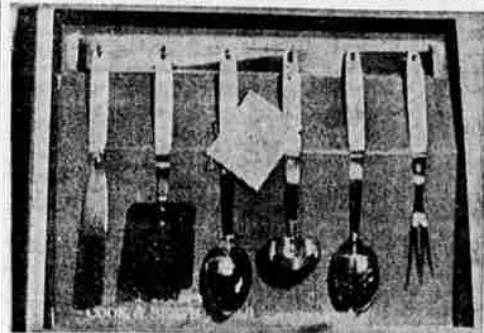

GIFT-WISE BUYS

COSCO folding furniture

LAY-AWAY NOW!
 CHAIRS **6.99** Reg. 9.95
 TABLE **8.99** Reg. 11.95

Flintware Cook & Serve
KITCHEN TOOL SET
 7-Piece Set
 Reg. 12.95 **9.99**

SAVE \$3.00
 'ACE OF SPADES' REVOLVING
POKER CHIP RACK
 COMPLETE WITH 250 CHIPS
 Lustrous finish, 4 colors in chips, rotates on felt lined base to avoid scratching. Has spaces for 2 decks of cards. Handle is retractable.
 REG. 7.95 VALUE
\$4.95 COMPLETE

Reg. 98c — 100 Count
POKER CHIPS **77c**

NEW **Norelco**
 'FLOATING-HEAD'
SPEEDSHAVER 30
 WITH ROTARY BLADES
 First came the razor blade. Then came the back-and-forth electric shaver. Now enjoy the third way to shave... Norelco with rotary blades.
 Heads swivel to fit the face. Rotary blades stroke off whiskers. Adapt to world-wide use. 110/220 volt (AC/DC).
 Reg. 29.95 **22.88**