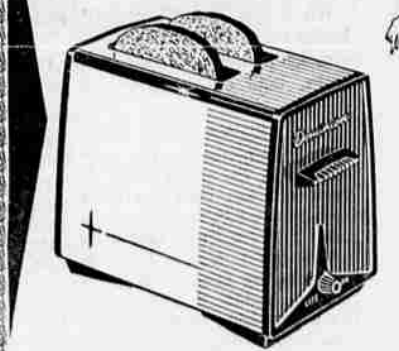

REVOLVING TREE STAND
 15-inch bowl, safety clutch, electric motor, color wheel outlet. Regular 5.98. **3.99**

Wooden **SALT SHAKER & PEPPER MILL SET**
 Now Only **1.98**
 Imported Wooden **SALT & PEPPER SHAKERS** pr. **98c**

HI GEAR GAME
 Mattel Mechanical Maneuver Game
 Reg. 4.77 **4.98**

VACUFORMS
 Plastic Molder Complete with plastic and forms
 Reg. 13.99 **15.98**

COPMOBILE
 Dick Tracy
 Reg. 14.99 **17.98**

TEA SETS
 What Every Little Girl Wants!
 Reg. 77c **98c**

Casco **HEATING PADS**
 3-Position Switch
 REG. 4.95 **2.99**
ECONOMY DRUGS Will Be **OPEN SUNDAY**
 10 a.m. - 8 p.m.
 For Your Shopping Convenience

NEW! FULLY AUTOMATIC!

DOMINION TOASTER
 POP-UP
 2-Slice
 Reg. 15.95 **9.99**
 Reg. 21.95 - 4 Slice Toaster **17.99**