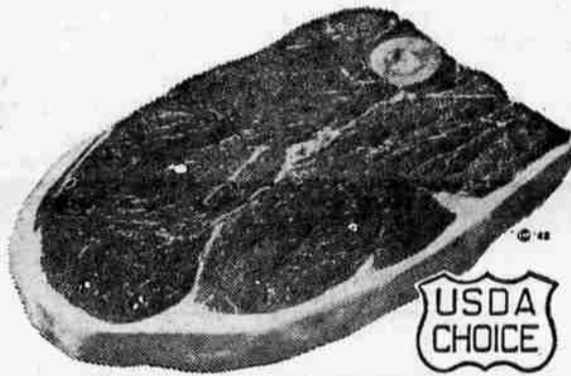

YOUR CHOICE

6 for \$1

Delicate' Peas Small 303 can	2 for 45c
Green Giant Asparagus Cut, Green 10 1/2 oz. can	29c

Expect to find an especially festive atmosphere at Safeway this week. When bargains like these beckon from all over the store, folks always have great fun with their food shopping. It's a pleasure you're welcome to share. Come see all the features in fine meats, produce, and in all the other departments too. You'll want to stock your home shelves at these low prices.

- Mayonnaise** Piedmont. Makes salads better. 32 oz. **39c**
- Chunk Tuna** Bumble Bee, light tuna. No. 1/2 can **4 for \$1**
- Pineapple Juice** Lalani. 46 oz. can **5 for \$1**
- Facial Tissue** Truly Fine White-pastels. Box 400 **5 for \$1**
- Apple Sauce** Highway brand. No. 303 can **6 for 89c**
- Folger's Coffee** 2-lb. 1.17 **59c**
- Instant Coffee** Safeway (10 oz. \$1.19) 6 oz. jar **79c**
- Instant Coffee** Folger's (10 oz. \$1.49) 6 oz. jar **99c**

Round Steak

Full cut, bone in steaks. Aged to peak of flavor and tenderness. U.S.D.A. Choice.

lb. 69c

- Pork Chops** Center Cut. Lean—meaty. **lb. 69c**
- Fresh Red Snapper** Delivered Fresh Daily to Safeway in Bend **lb. 39c**
- Pork Roast** Loin portion. Lean—flavorful. **lb. 43c**
- Spareribs** Country style. Lots more meat! **lb. 49c**
- Smoked Dainties** Boneless, waste-free smoked cottage butts **lb. 69c**
- Rump Roast** Choice beef Oven roast **lb. 69c**