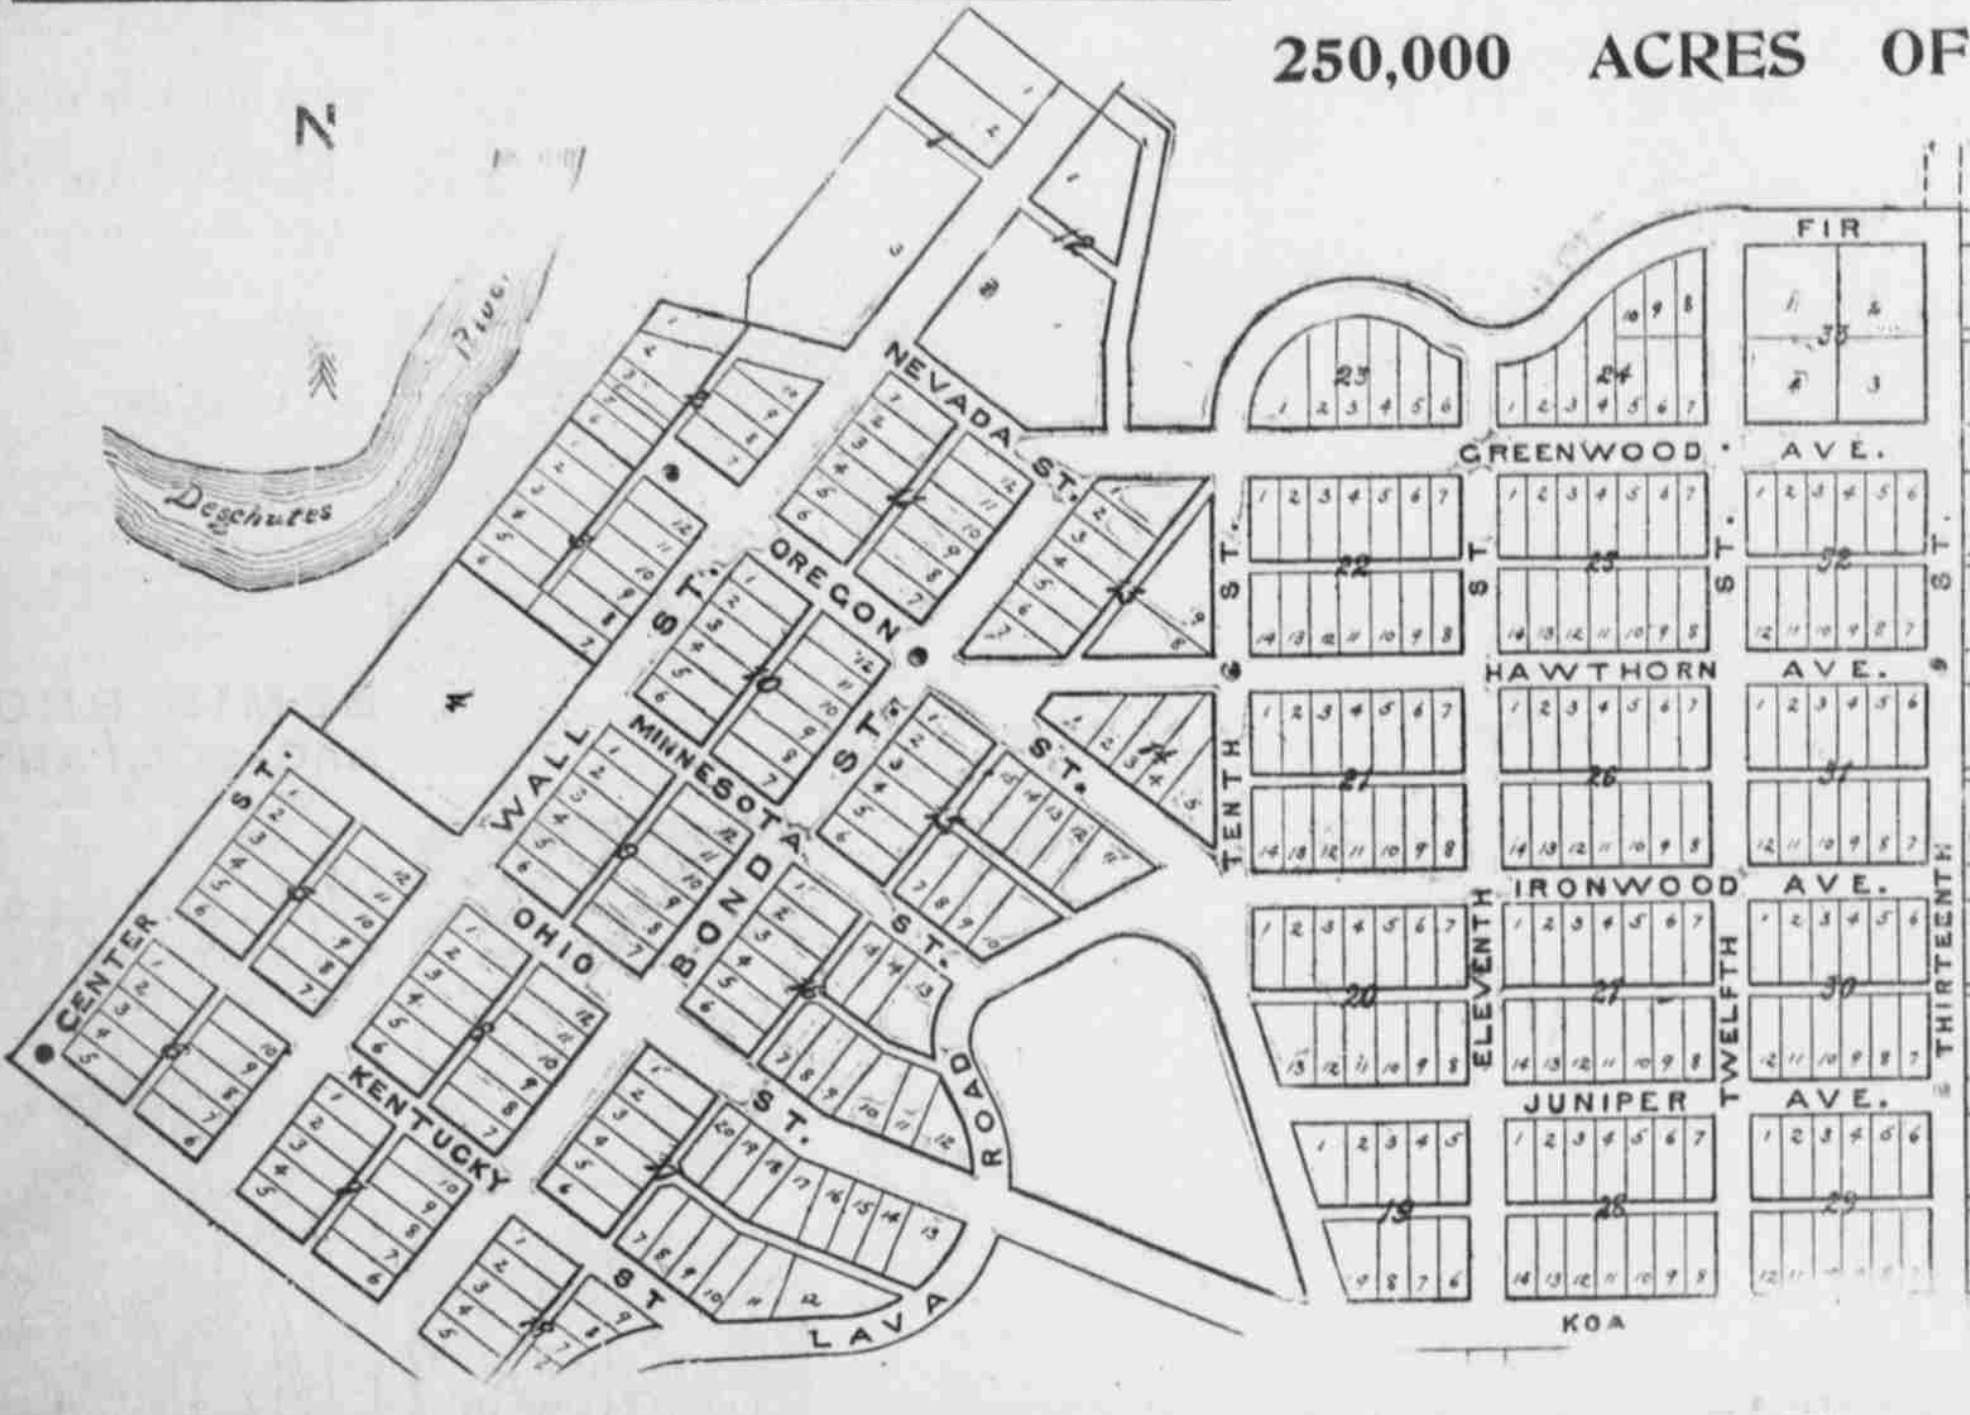

The Townsite of BEND

On the Deschutes River in Western Part of Crook County, Oregon.

Center of the new Irrigation Development covering

250,000 ACRES OF RICH LAND

At Gateway to the Great

DESCHUTES PINE Timber Belt....

The Town has Grown

almost entirely in the past year, the post office dating only from April 8, 1904.

Bend has excellent public schools and complete public water works.

FOR INFORMATION INQUIRE OF.....

The Pilot Butte Development Co. Proprietor Townsite

Timber Land, Act of June 3, 1878. NOTICE FOR PUBLICATION.

U. S. Land Office, The Dalles, Oregon, March 9, 1906.