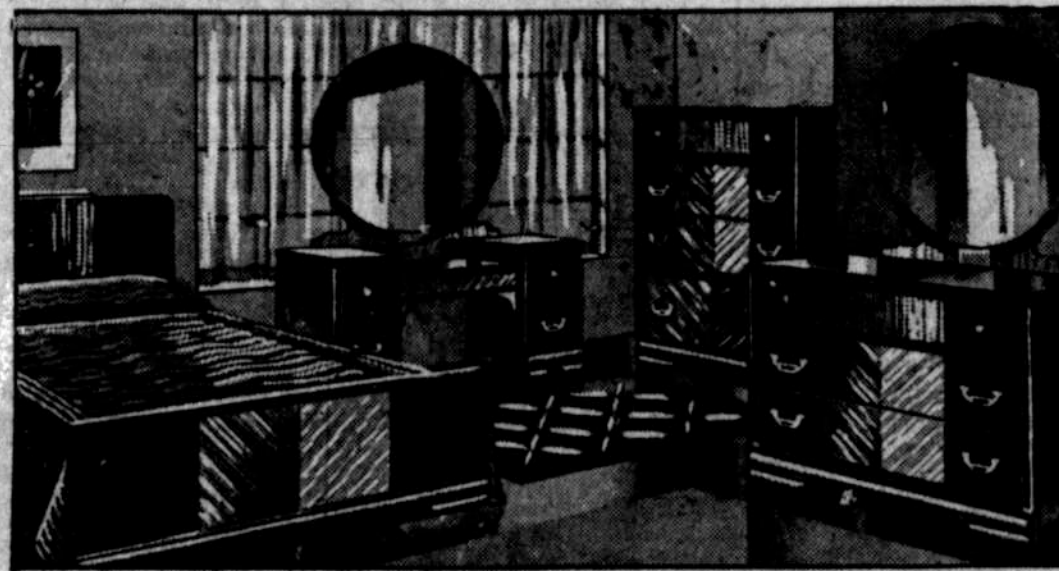

BEDROOM SUITES

Beautiful 4 pc. Walnut Waterfall Front Reg. 79.50 cash **$64.95**
Walnut Veneer, Waterfall Front, 4 pc. Reg. 69.96 cash **$59.95**
Large Hollywood Vanity, Large Chest, Waterfall Front, Large Plate Mirror Reg. 99.50 cash **$84.95**

Nearly everything in our store has been reduced for This Sale. If there are any needs that you have **YOU CAN REALLY SAVE** by shopping with us

Easy Terms can be arranged at slightly higher prices than Cash Sale prices

New Olympic full enamel Range, 18 in. fire box, condiment set Reg. $79.50 cash **$59.95**
New Full Enamel West Range 15 in. over, large fire box Regular $59.95 cash **$49.95**