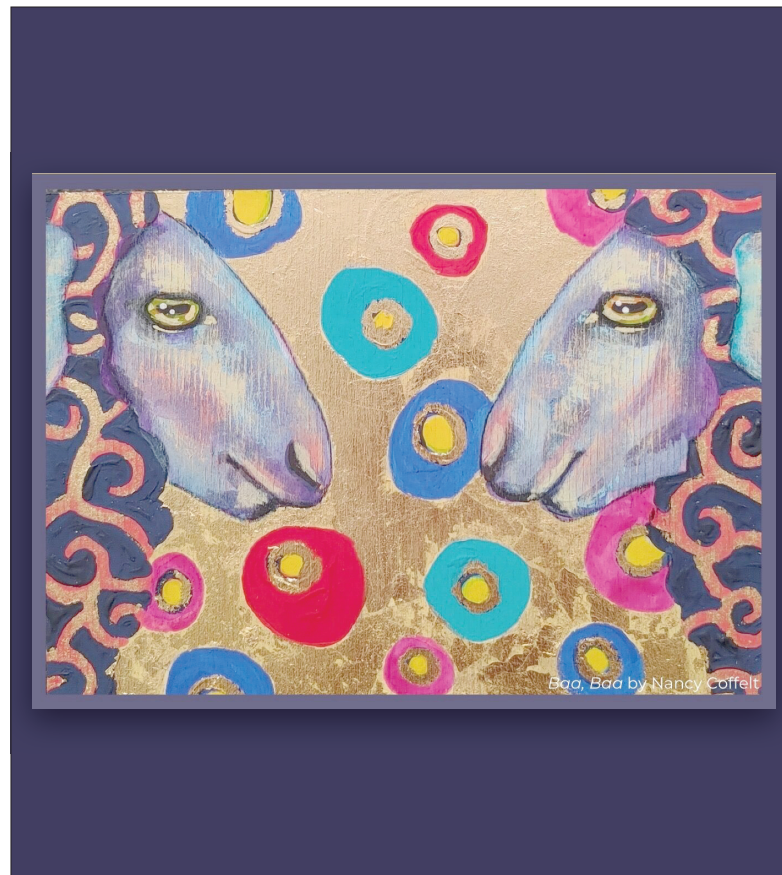

Joining Jennifer's paintings is Trevor Durr's photography and sculptural work. One series of sculptures is a collec-

tion of face masks retrieved from street gutters, parking lots and sidewalks. In his ceramic work, he uses porcelain to strike a lighter tone about controversial topics, exploring their contradictions. He believes these topics deserve an exploration into deeper layers of discussion, not merely a "black-and-white thinking" approach.

ORLASKE GALLERY

A show titled "Wild and Whimsical" opens May 6 in the Orlaske Gallery, showcasing the work of Baker City artist Nancy Coffelt.

Coffelt is known for her whimsical and colorful oil pastel pieces. With a background as an artist, children's book author and illustrator, she now works with acrylic gouache

and metal leaf on birch cradled boards.

"My animal images lean more toward realism now, but I still strive for that touch of fun and vivid color in every painting," she said.

Coffelt said she uses real-life experiences from viewing the wild birds, mule deer, foxes and coyotes that coexist around her home as inspiration for her work.

RAFFLE

Raffle tickets will be sold throughout the duration of these two shows, May 6 to July 1, for a chance to win paintings by Durr and Coffelt. Proceeds support the youth scholarship fund.

Closing receptions for both shows will be Friday, July 1, 6-8 p.m. Exhibits can also be viewed online at www.artcentereast.org.

Art Center East/Contributed image
Nancy Coffelt's show, "Wild and Whimsical," opens May 6, 2022, at Art Center East.

RadioShack®
DEALER

SiriusXM
SATELLITE RADIO

DP HOME ENTERTAINMENT
137 E. Main Street, John Day 541-575-1637

CHURCHILL SCHOOL
BAKER CITY, OR

APRIL/MAY EVENTS AT CHURCHILL SCHOOL

APRIL 23 - EOCENES
BLUEGRASS - GOSPEL

APRIL 30 - HILLSTOMP
BLUES - ALTERNATIVE - BANJO

MAY 13 - BAG OF HAMMERS
W/ SPECIAL GUEST FIREFLY
DANCE - FOLKTRONIC

MAY 24 - BAD BAD HATS
INDIEROCK - ALTERNATIVE

TICKETS & INFO AT
WWW.CHURCHILLBAKER.COM

Custom frame shops dedicated to great customer service, design, and quality products.

Royal Artisan
1912 Main St.
Baker City, OR 97814
541.465.4547
katephill843@gmail.com

LEN'S PHARMACY

120 E Main St.
John Day
541-575-0629

Lenspharmacy.com