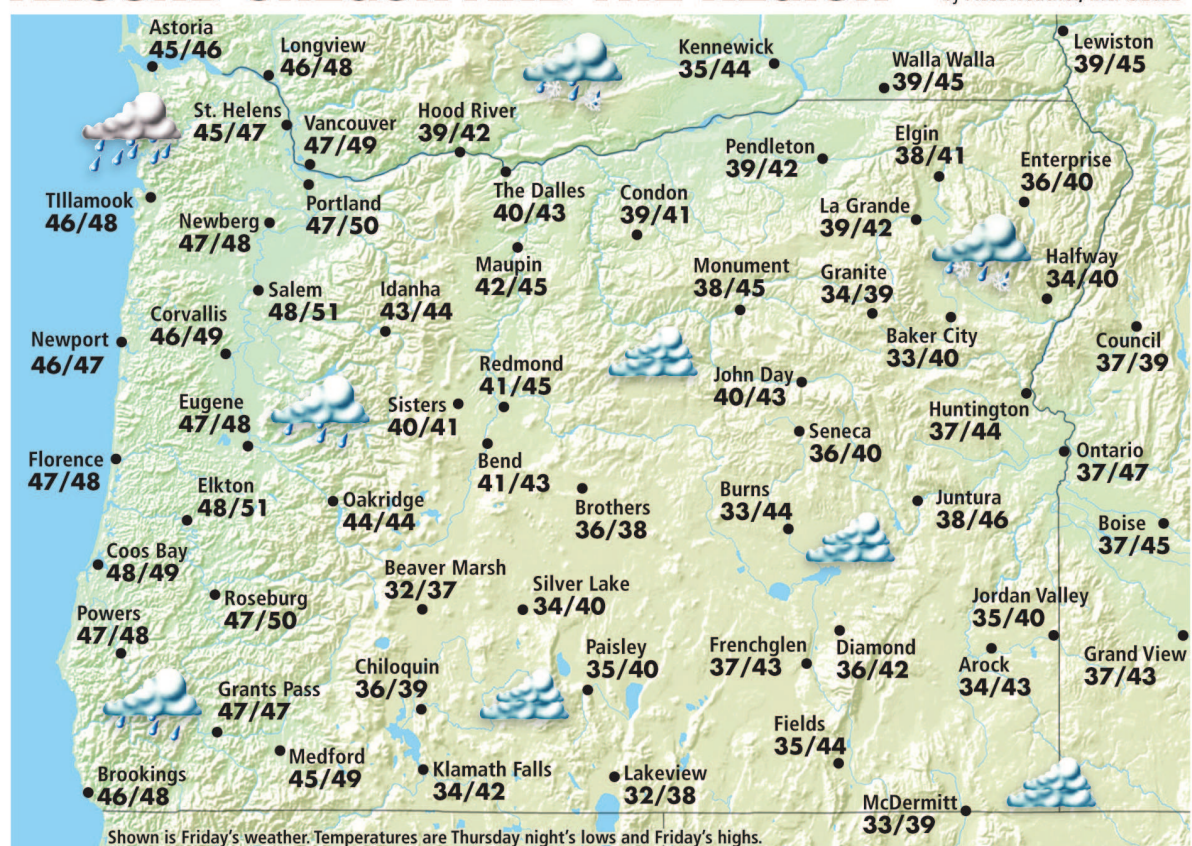

AROUND OREGON AND THE REGION

REGIONAL CITIES		RECREATION FORECAST FRIDAY	
City	FRI. HI/Lo/W	SAT. HI/Lo/W	ANTHONY LAKES
Astoria	46/37/r	47/35/c	Snow, 1-2"; breezy
Bend	43/29/sn	41/26/pc	26 17
Boise	45/30/c	39/20/pc	MT. EMILY REC.
Brookings	48/39/r	50/38/pc	A little snow
Burns	44/19/c	52/36/c	34 26
Coos Bay	49/41/r	52/36/c	EAGLE CAP WILD.
Corvallis	49/36/r	47/30/c	Snow, 1-2"
Council	39/18/sn	33/13/pc	29 17
Elgin	41/33/sn	38/17/pc	Portland 50/39/r
Eugene	48/37/r	48/31/pc	Powers 48/35/r
Hermiston	45/34/sn	40/24/pc	Redmond 45/26/sn
Hood River	42/37/sn	40/27/c	Roseburg 50/39/r
Imnaha	44/27/r	39/25/pc	Salem 51/39/r
John Day	43/29/sn	37/29/pc	Spokane 38/25/c
Joseph	40/23/sn	33/24/pc	The Dalles 43/34/r
Kennewick	44/34/c	42/20/pc	Ukiah 40/25/sn
Klamath Falls	42/22/r	39/17/pc	Walla Walla 45/31/r
Lakeview	38/20/r	33/9/s	
Lewiston	45/30/r	38/19/pc	PHILLIPS LAKE
Longview	48/36/r	45/30/c	A little snow
Meacham	40/32/sn	38/17/pc	39 28
Medford	49/35/r	45/31/pc	BROWNLEE RES.
Newport	47/40/r	48/37/c	Afternoon rain
Olympia	46/36/r	45/31/c	42 25
Ontario	47/27/c	38/19/s	EMIGRANT ST. PARK
Pasco	45/32/c	40/19/pc	A little snow
Pendleton	42/32/sn	40/25/pc	39 26
Portland	50/39/r	47/33/c	MCKAY RESERVOIR
Powers	48/35/r	52/34/pc	Rain and snow
Redmond	45/26/sn	40/24/pc	46 33
Roseburg	50/39/r	48/33/pc	RED BRIDGE ST. PARK
Salem	51/39/r	49/33/pc	A little snow
Spokane	38/25/c	31/20/pc	40 21
The Dalles	43/34/r	41/25/pc	
Ukiah	40/25/sn	33/18/sn	
Walla Walla	45/31/r	38/24/pc