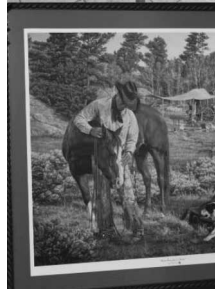

KENT NELSON ESTATE AUCTION SATURDAY, AUG. 15, 2020 ~ 10:00 AM (pst)

3120 HIGHLAND DR. BAKER CITY, OREGON

RV
2010 Montana 38' 5th Wheel
OVER 80 GUNS
Incredible Winchester Collection
Smith & Wesson ~ Ruger ~ Nighthawk Custom ~ Colt ~ Kimber ~ Taurus ~ H&R ~ Savage ~ Browning ~ Springfield ~ Remington ~ Marlin ~ Wards ~ Stevens ~ Henry ~ American Arms ~

BITS and SPURS
Unbelievable Collection ~ Pendleton Roundup Centennial collection, silver Spurs, bracelet, buckle, pocket knife, money clip ~ Hamley and Co silver collection spurs, buckle, pocket knife, money clip, saddle emblem ~ Garcia ~

SADDLES and CHAPS:
1959 Hamley saddle and 1959 Hamley & Co batwing chaps 42" long. Displayed at the Hamley store for years ~ T. H. Farra John Day, Or ~ 16" roping saddle ~ 13" ladies saddle ~ 15 1/2" roping saddle ~ back saddles ~ saw buck with boxes ~ several chaps ~ tack and more!

BRIDLES:
Larry Gay Red Bluff, California Silver overlaid Santa Barbara bit, "IROM" headstall hardware, beautiful rawhide reins and romel by Jose Ortiz ~ Garcia silver overlaid Santa Barbara bit, Jose Ortiz rawhide & leather headstall ~ Crockett Silver overlaid bit, Keyston/North & Judd headstall ~ Goldberg/Staunton G.S.S Winnemucca, NV Silver inlaid Santa Barbara bit, Headstall Silver by John Estrada, wonderful lightweight reins and romel ~ Marsh Bros. Tiejten style stainless bit, headstall has diablo sterling, rawhide reins with leather romel ~ Leon Davis Mt. Vernon, Oregon Silver overlaid bit, head stall with silver buckles, reins and romel ~ Sterling Silver overlay S- bit with reins and romel ~

RANCH COLLECTIBLES: Incredible 24" anvil ~ complete horse farrier tool set ~ late 1800's wood ski's ~ cast iron tractor seat ~ carpenter tool box ~ brass bells ~ buggy bells ~ Oak wall phone ~ milking stool ~ Morrell churn ~ Gray enamel coffee pot ~ milk cans and much more!

WALL MOUNTS: Black bear ~ 2 Trophy Elk ~ Moose head mount 55 3/8" spread, 180 score ~ elk and deer antlers

SHOP TOOLS: Like new Lincoln welder ~ Ridgid ~ DeWalt ~ Powermatic ~ Snap-on ~ Craftsman ~ Milwaukee ~ NAPA 25 drawer toolbox ~ NAPA rolling cabinet ~ NAPA ~ Wright ~ Proto ~ Channelock ~ NAPA 1/2" ~ S-K 1/2" ~ O-ring kit ~ Drill bit index ~ 3/4" drive socket set 7/8"-2" ~ Ridgid ~ Ridgid aluminum pipe wrenches 16"-48" ~ Williams 24" crescent wrench ~ Craftsman standard wrench set 5/16"-1 1/4" ~ Jet, Woodcraft ~ Whiteside ~ Inkra miter 1000 ~ Snap-on 14" pipe wrench ~ Sjobergs Sweden woodworkers bench ~ Woodpeckers shaper table ~ Powermatic ~ 40 pigeon holt bolt bin full of large bolts ~ Lincoln Power MiG ~ THIS IS JUST A SAMPLE LISTING OF TOOLS ~ TOOLS START AT 10AM

KNIFES COLLECTION: RMEF ~ Buck ~ Schrade ~ T.J. Sheehy ~ Kershaw ~ Knives of Alaska ~ Cutco ~ Puma ~ Case XX ~ Western ~ Outdoor Edge ~ Bruce D. Bump ~ Old Timer ~ Solingen West Germany hatchet ~ U.S.M.C. Cleaver ~ Browning Hatchet ~ RMEF Browning hatchet ~ Bertram ~ AND MORE!