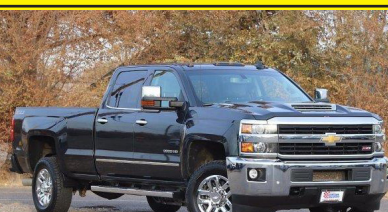

2019 CHEVROLET SILVERADO 1500, DOUBLE CAB, 4WD  
STOCK #272812 MSRP: \$41,580  
**SALE PRICE: \$30,580**

2019 CHEVROLET SILVERADO 1500, TRAIL BOSS, CREW, 4WD  
STOCK #155284 MSRP: \$46,450  
**SALE PRICE: \$37,700**

2008 Jeep Wrangler Unlimited, Sahara 4 Door, 4WD  
STOCK #19524468  
**SALE PRICE: \$17,978**

2009 GMC Acadia, AWD, 4 Door, SLE1, DVD  
STOCK #19123819  
**SALE PRICE: \$9,997**

2017 Toyota Tacoma SR, Access Cab 4WD, 5 Speed  
STOCK #19048855  
**SALE PRICE: \$24,997**

2004 Toyota Camry, 4 Door, FWD, 3.0 L Automatic  
STOCK #19065288  
**SALE PRICE: \$4,978**

2017 Chevrolet Silverado 3500, LTZ, Crew, Auto, 4WD, 6.6L  
STOCK #19248074  
**SALE PRICE: \$45,987**

2015 Ram 3500 Big Horn, Crew Cab, 4WD, 6.7L Automatic  
STOCK #19556142  
**SALE PRICE: \$41,997**