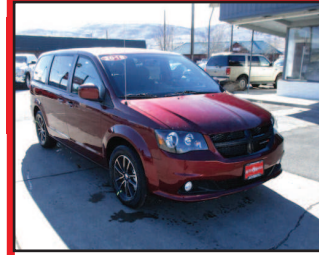

# Baker City AUTO RANCH

**2018 Jeep Renegade Sport**

4X4, 9 SPD AUTO  
ASK ABOUT OUR  
CONDITIONAL  
DISCOUNTS

H67174/BJ80061

MSRP \$24,420  
Dealer Discount -\$1,221  
Customer Cash -\$2,000  
Retail Bonus Cash -\$1,000

**\$19,999**

**2017 Jeep Renegade TrailHawk**

4X4, 9 SPD AUTO  
ASK ABOUT OUR  
CONDITIONAL  
DISCOUNTS

G55322/BJ70027

MSRP \$31,530  
Dealer Discount -\$6,914

**\$24,616**

**2018 Dodge Grand Caravan SE Plus**

FWD, 6 SPD AUTO  
ASK ABOUT OUR  
CONDITIONAL  
DISCOUNTS

164676/BD80005

MSRP \$31,050  
Dealer Discount -\$1,557  
Customer Cash -\$4,000

**\$25,493**

**2017 Chrysler Pacifica Touring**

FWD, 9 SPD AUTO  
ASK ABOUT OUR  
CONDITIONAL  
DISCOUNTS

782048/BC70002

MSRP \$35,045  
Dealer Discount -\$5,515

**\$29,530**

**2019 Ram 1500 Tradesman**

QUAD, 4X4, 8 SPD AUTO  
ASK ABOUT OUR  
CONDITIONAL  
DISCOUNTS

560441/BR90005

MSRP \$41,675  
Dealer Discount -\$3,150  
Customer Cash -\$2,000