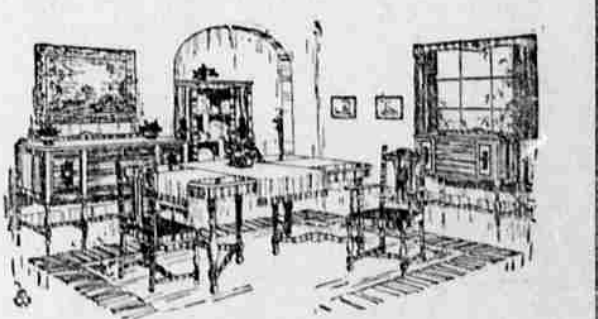

VALUES LIKE THESE—NUMEROUS ON

Dining Room Furniture

$150—8-piece Dining Group in quartered Oak, Jacobean style with two tone inlays—Buffet Extension Table, 5 Side Chairs and one Host Chair in rich brown leather, now **$129.75**

$52 Lundin Leaf Dining Table with 54-inch top—in combination Walnut, special finish, offered in this sale **$34.85**

$89.50 China Closet in Italian design—antique Walnut finish, offered in this sale **$39.85**

Several styles of Odd China Cabinet—in Walnut and Oak, now ONE-HALF OFF.

KITCHEN CABINETS
$93.50 Sellers "White Beauty" kitchen cabinet, in perfect condition—a new style, **$78.75**
for
$94.50 Sellers Kitchen Cabinet in Oak, pretty golden finish, completely equipped—new style **$76.85**

"Voss" Electric Washers
$98.50 "Voss" Oscillating Electric Washer with heavy copper tub, wringer, slightly used—guaranteed for satisfaction **$83.75**
$115 large style "Voss" Electric Washer with copper tub—built for extreme satisfaction **$98.50**