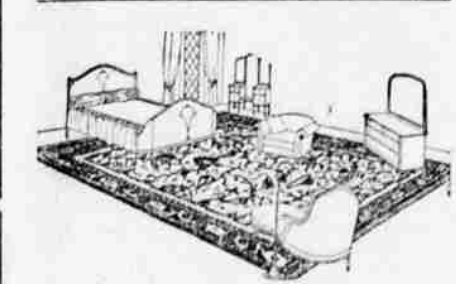

RUGS—LINOLEUMS
ALSO INCLUDED IN THIS SALE

$74 Heavy quality Body Brussels Rugs in 9x12 size, in all over designs, colors in rose and blue combinations, **$49.75**

$49.50 Body Brussels Rugs of same quality in 5x10-4 size, for **$43.50**

Seamless Tapestry Rugs with fringed ends, in 3x12 room size, very pleasing patterns and color combinations, for **$25.85**

9x12 Seamless Velvet Rugs with fringed ends, good assortment of patterns and colorings, very special **$39.85**

Felt Base Linoleum in floral patterns, tile effects, block effects, in colors of blue and gray, brown, etc., 34 7/8" **69c**

9x12 Grass Rugs in cool, summer colorings while quantity **$5.95** lasts

9x12 "Gold Seal" Congolet Rugs, good assortment of new patterns and colors, special each **$16.95**