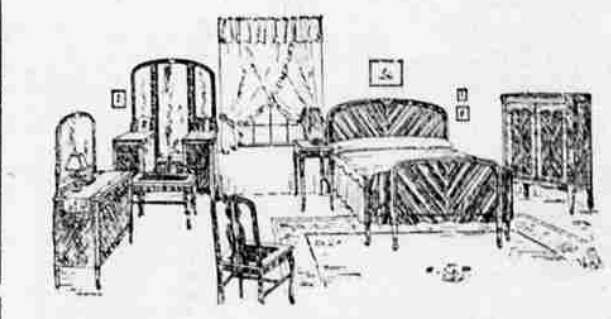

TRACKS BEING CLEARED
LEWISTOWN, Mont., June 29.—A force of 2,000 laborers will be required to clear the railroads which last night blocked the tracks of the Chicago, Milwaukee and St. Paul railroad near Lombard, railroad officials declared here today. The work will take 15 days, the officials claim.

One section of the track at Dear Park, is buried for 500 feet under a layer of rocks and dirt, more than 100 feet deep, where a cliff, 800 feet high, toppled over.

According to advices here, the landslide struck a small tunnel 80 feet long and split it wide open.

STATISTICS
BORN
DANIELS.—At the Franklin boulevard auto ems, June 27, 1925, to Mr. and Mrs. Henry G. Daniels of Sutherland, Ore., a daughter, weight 8 pounds, name, Esther.

Wetherbee-Powers

Offers 5 Days of Super Values

In This

Pre-Inventory Sale

300 Pieces of High Quality Furniture Reduced 15%, 25%, 33 1/3% and 50%

A sale for those folks who seek the greatest possible values before deciding to purchase. When you measure the offerings in this sale from the standpoint of good taste and inherently good quality of workmanship and finish, as well as from the viewpoint of price—the values are emphasized.

YOUR CREDIT IS GOOD ON ANY PURCHASE YOU MAKE—EVEN AT THESE SPECIAL PRICES "WE CHARGE NO INTEREST"

- YOU SAVE LIKE THIS ON THINGS FOR THE CHAMBER

$385 Five-piece Bedroom Suite consisting of full size bed, triple plate vanity, Chiffonette, bench and rocker. Well made, and perfectly matched—in rich American Walnut with bird-eye Maple inlays **$298**

$29.50—3-piece Bed outfit consisting of full size Steel bed in Ivory Enamel, a good steel link spring and a 40 pound layer felt mattress in pretty art ticking **$24.85**

$47.50 Nachman Spring-filled Mattress in heavy art ticking, staple cotton filling, well tufted **$39.50**

$23.50 Kapo Felt Mattresses, 1/2 silk floss and 1/2 cotton, in pretty floral ticking with stitched edge in contrasting sateen **$18.95**

Picnic and Market BASKETS
Values up to **$1.25**
All sizes, styles, finishes—for shopping, picnics, etc., while quantity lasts, choice each **49c**

Values up to **$2.75**
Japanese braided styles, heavy market baskets, dainty lunch baskets, choice each **95c**

10 Only
SILK LAMP SHADES
Values to $15.50 Choice **$2.95**
Silk lamp shades, one of a kind, which have been used as floor samples. 10 only—all different styles, at the one price.