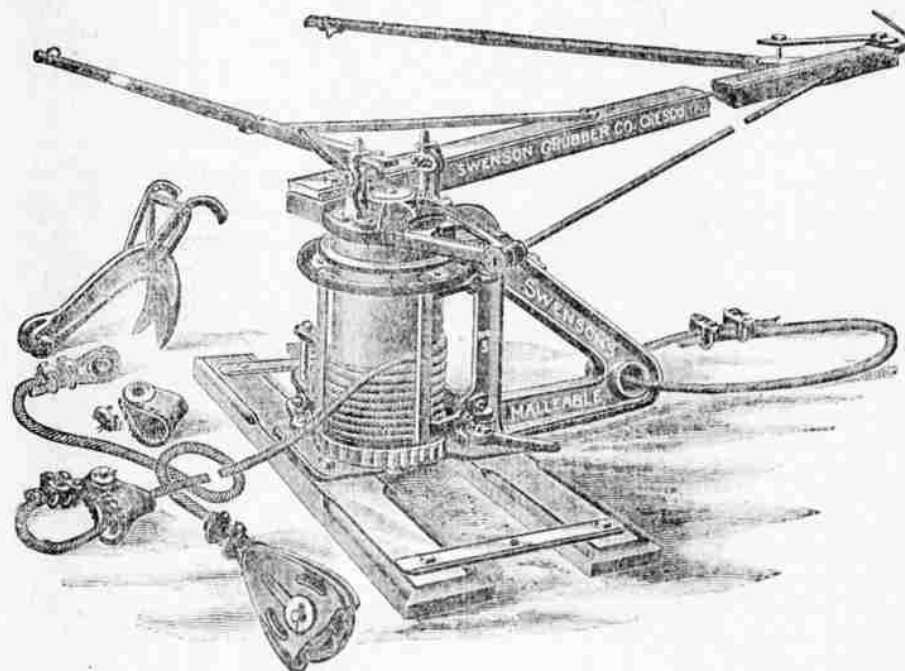

The Only Stump Puller Sold with a REAL GUARANTEE

The Wade Stump-puller is the only malleable Stump-puller sold that carries with it a positive guarantee that it will do more than any other machine. No matter what kind of stump-pulling work you have to do we have the right machine—come and see us.

HOLIDAY GOODS IN STOCK

We are prepared to satisfy any and all demands for Holiday Goods having at the present time a large and very complete stock of

SILVERWARE AND CUT GLASS COME IN AND LOOK STOCK OVER

Berger-Bean Hdw. Co. Eugene, Oregon

White Temple

Cut Glass Week

AT THE WATTS JEWELRY COMPANY'S STORE

$1.25 and $1.50 Nappies, now 75c. $1.75 and $2.00 Nappies, now $1.00. $3.00 Nappies $1.50. $3.75 Bowls $1.90. $7.00 Bowls $3.75. $15.00 Bowls $8.00. $3.50 Sugar and Creamer, now $2.00. $6.00 Sugar and Creamer, now $3.25. $7.00 Sugar and Creamer, now $3.75. $4.00 Vases $2.25. $6.00 Vases $3.50. $6 Water Bottles. $3.50.

And hundreds of other pieces of Fine Cut Glass at the same reduction

Watts Jewelry Co.