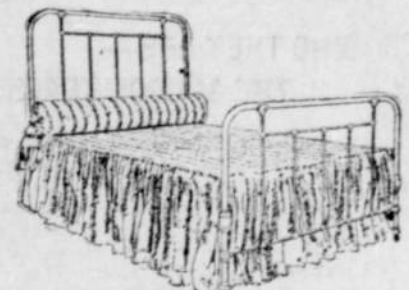

All Carpets Made Free But not Laid.

J. W. Kays positively retires from

business in Eugene with this sale. Store for rent. Fixtures for sale

ABOVE BED Closing Out Price \$1.95

IRON BED Like above illustrat'n \$4.95

Beautiful Enameled Bed just like above \$5.85

Style C-17 Iron Bed Final closing out price \$8.70

\$25 Bed exactly like illustratton. Sale price \$9.95

Dining Tables

Wonderful Assortment, over 60 styles to choose from. Astonishing Reductions.