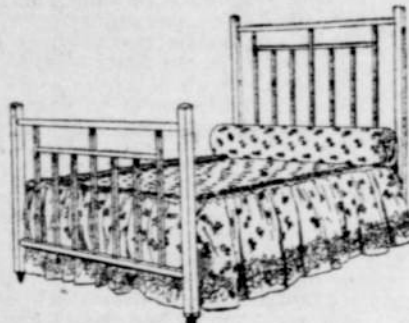

This Gigantic Stock of Rugs and Carpets Goes at Prices Which Will Induce All to Buy Whether in Need Now or Not.

75c Linoleum, very best patterns, per yard	50c	\$1.50 Rugs--velvet with fringe	82 1/2c
35c Linen Wapr Matting, per yard	20c	\$3.50 Moquette or Velvet Rugs	\$ 1.85
85c All Wool Ingrain Carpet, per yard	50c	\$32 Axminster Rugs 9x12 feet	24.85
\$1.50 Brussels Carpet	1.10	\$35 Body Brussels Rugs 9x12	27.75
\$1.65 Axminster Carpet	1.20	\$50 Wilton Velvet Lugs 9x12	39.85
\$1.75 Velvet Carpet	1.25		

All Carpets Made Free But not Laid.

J. W. Kays positively retires from

business in Eugene with this sale. Store for rent. Fixtures for sale

ABOVE BED Closing Out Price \$1.95

IRON BED Like above illustrat'n \$4.95