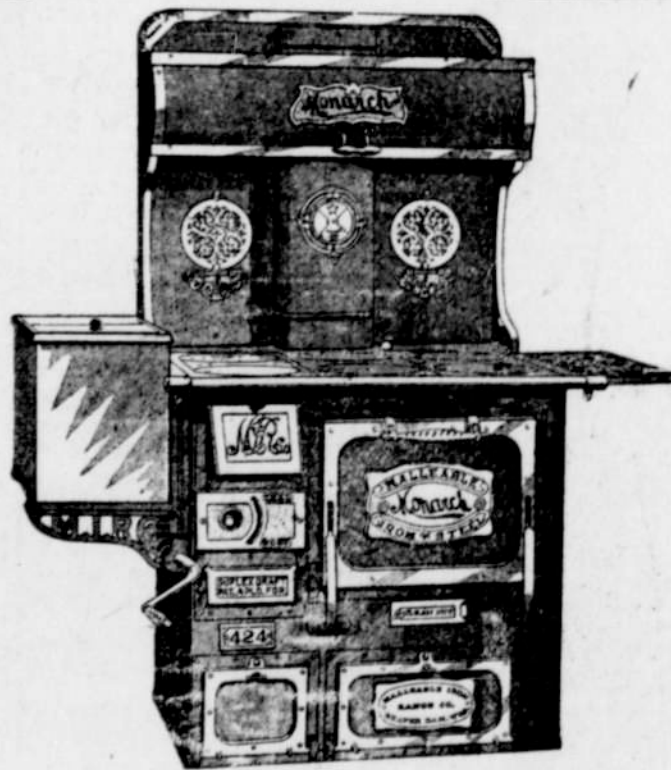

NO DISTANCE TOO GREAT--YOU CAN SAVE YOUR RAIL-ROAD FARE ON A SMALL PURCHASE
Final Closing Out Sale.

Dressers and Chiffoniers

$ 8.50 Oak Color Chiffonier, extra bargain	$ 4.85
$10.00 Oak Color Dresser, only 10, while they last	$ 5.50
$12.50 Dressers and Chiffoniers, sale price	$ 7.75
$15.00 Dressers and Chiffoniers, sale price	$ 9.85
$20.00 Dressers and Chiffoniers, sale price	$14.60
$25.00 Dressers and Chiffoniers, sale price	$16.35
$35.00 Dressers and Chiffoniers, sale price	$22.50
$50.00 Dressers and Chiffoniers, sale price	$31.75
$65.00 Dressers and Chiffoniers, sale price	$37.50
50 only--Full size Iron Beds, sale price, each	$ 1.95
$10.00 Iron Beds, sale price, each	$ 5.85
$12.50 Iron Beds, sale price, each	$ 7.65
$15.00 Iron Beds, sale price, each	$ 9.25
$20.00 Iron Beds, sale price, each	$13.50
$25.00 Iron Beds, sale price, each	$14.85
$35.00 Iron Beds, sale price, each	$18.25

Come Expecting to See the Greatest Crowds Ever Witnessed in Eugene

Closing Out Prices

$3.50 Bissell's Carpet Sweepers, to close	$1.35
$5.00 Bissell's Carpet Sweepers, to close	$3.85
$1.00 Hammocks, to close	49c
$1.50 Hammocks, to close	98c
60c Camp Stools, to close	29c
$4.50 Folding Porch Rockers, to close	$2.45
$20.00 Refrigerators, to close quick	$11.50
$25.00 Refrigerators, to close quick	$15.85
$30.00 Refrigerators, to close quick	$18.25

$2.50 Patent Ironing Boards, to close	$1.50
25% reduction on all Granite and Tinware; also on all Crockery, Glassware, etc.	
$5.00 Suit Cases, 24-inch, to close	$2.85
All higher-priced Cases in proportion.	
Chair Seats	5c each

Roll Top Desks

$25.00 Roll Top Desks, to close	$15.85
$40.00 Roll Top Desks, to close	$18.65
$45.00 Roll Top Desks, to close	$23.85
$50.00 Roll Top Desks, to close	$25.65

Store will be open every evening until 9 o'clock until stock is disposed of

ALL GOODS DELIVERED. ALSO WE PAY FREIGHT ON ALL FURNITURE SHIPPED WITHIN 50 MILES OF EUGENE

J. W. KAYS FURNITURE STOCK

BEING CLOSED OUT AT THE OLD STAND, 526 WILLAMETTE ST. EUGENE, ORE.

BY THE TRANSCONTINENTAL SALVAGE CO. OF SAN FRANCISCO

$8.00 SANITARY COUCHES FINAL CLOSING OUT SALE PRICE LESS THAN COST TO MFG. $4.95