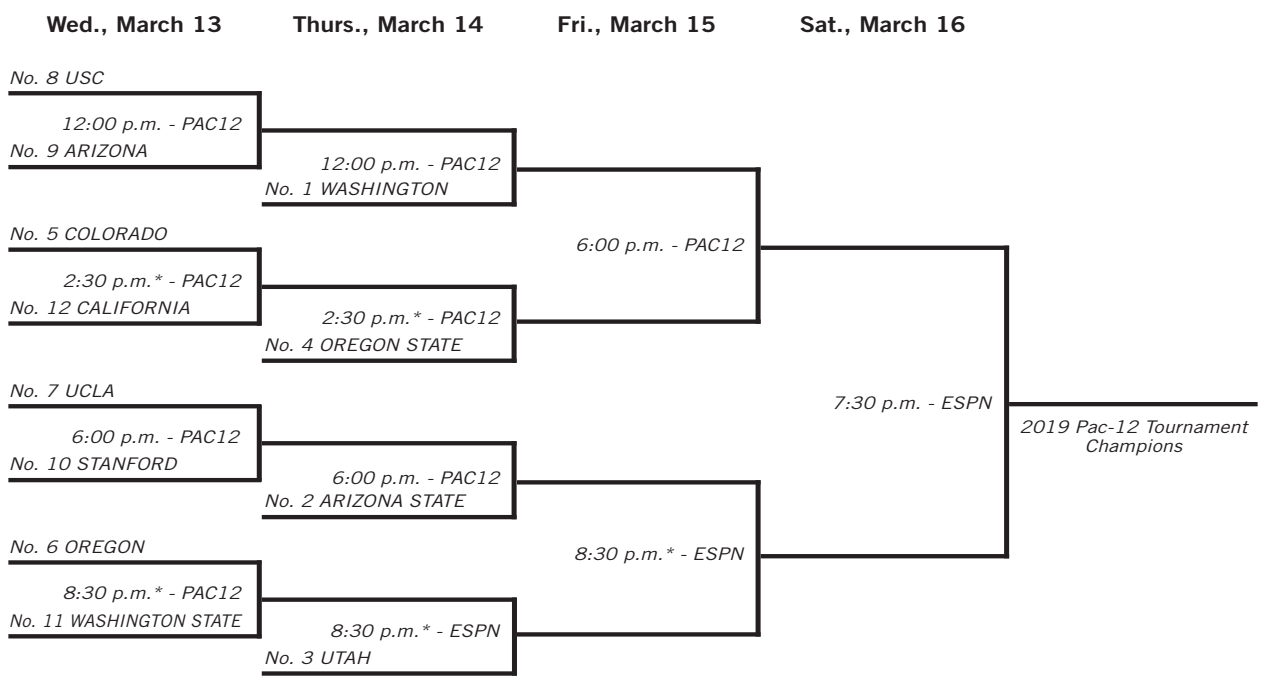

2019 PAC-12 MEN'S BASKETBALL TOURNAMENT BRACKET
March 13-16, 2019 – T-Mobile Arena – Las Vegas

2019 Pac-12 Men's Basketball Tournament Schedule
T-Mobile Arena (Capacity: 18,000) – Las Vegas

Date	Game	Time	Network	Talent
Wed., March 13	Game 1: No. 8 USC vs. No. 9 ARIZONA	12:00 p.m. PT	PAC12	Roxy Bernstein, Don MacLean, Jill Savage
	Game 2: No. 5 COLORADO vs. No. 12 CALIFORNIA	2:30 p.m. PT*	PAC12	Roxy Bernstein, Don MacLean, Jill Savage
	Game 3: No. 7 UCLA vs. No. 10 STANFORD	6:00 p.m. PT	PAC12	Ted Robinson, Bill Walton, Lewis Johnson
	Game 4: No. 6 OREGON vs. No. 11 WASHINGTON STATE	8:30 p.m. PT*	PAC12	Ted Robinson, Bill Walton, Lewis Johnson
Thurs., March 14	Game 5: No. 1 WASHINGTON vs. Game 1 winner	12:00 p.m. PT	PAC12	Roxy Bernstein, Don MacLean, Jill Savage
	Game 6: No. 4 OREGON STATE vs. Game 2 winner	2:30 p.m. PT*	PAC12	Roxy Bernstein, Don MacLean, Jill Savage
	Game 7: No. 2 ARIZONA STATE vs. Game 3 winner	6:00 p.m. PT	PAC12	Ted Robinson, Bill Walton, Lewis Johnson
	Game 8: No. 3 UTAH vs. Game 4 winner	8:30 p.m. PT*	ESPN	Dave Pasch, Bill Walton, Molly McGrath
Fri., March 15	Game 9: Semifinal 1	6:00 p.m. PT	PAC12	Ted Robinson, Bill Walton, Lewis Johnson
	Game 10: Semifinal 2	8:30 p.m. PT*	ESPN	Dave Pasch, Bill Walton, Molly McGrath
Sat., March 16	Game 11: Championship	7:30 p.m. PT	ESPN	Dave Pasch, Bill Walton, Molly McGrath

Game times are local to site; * - approximate tip time