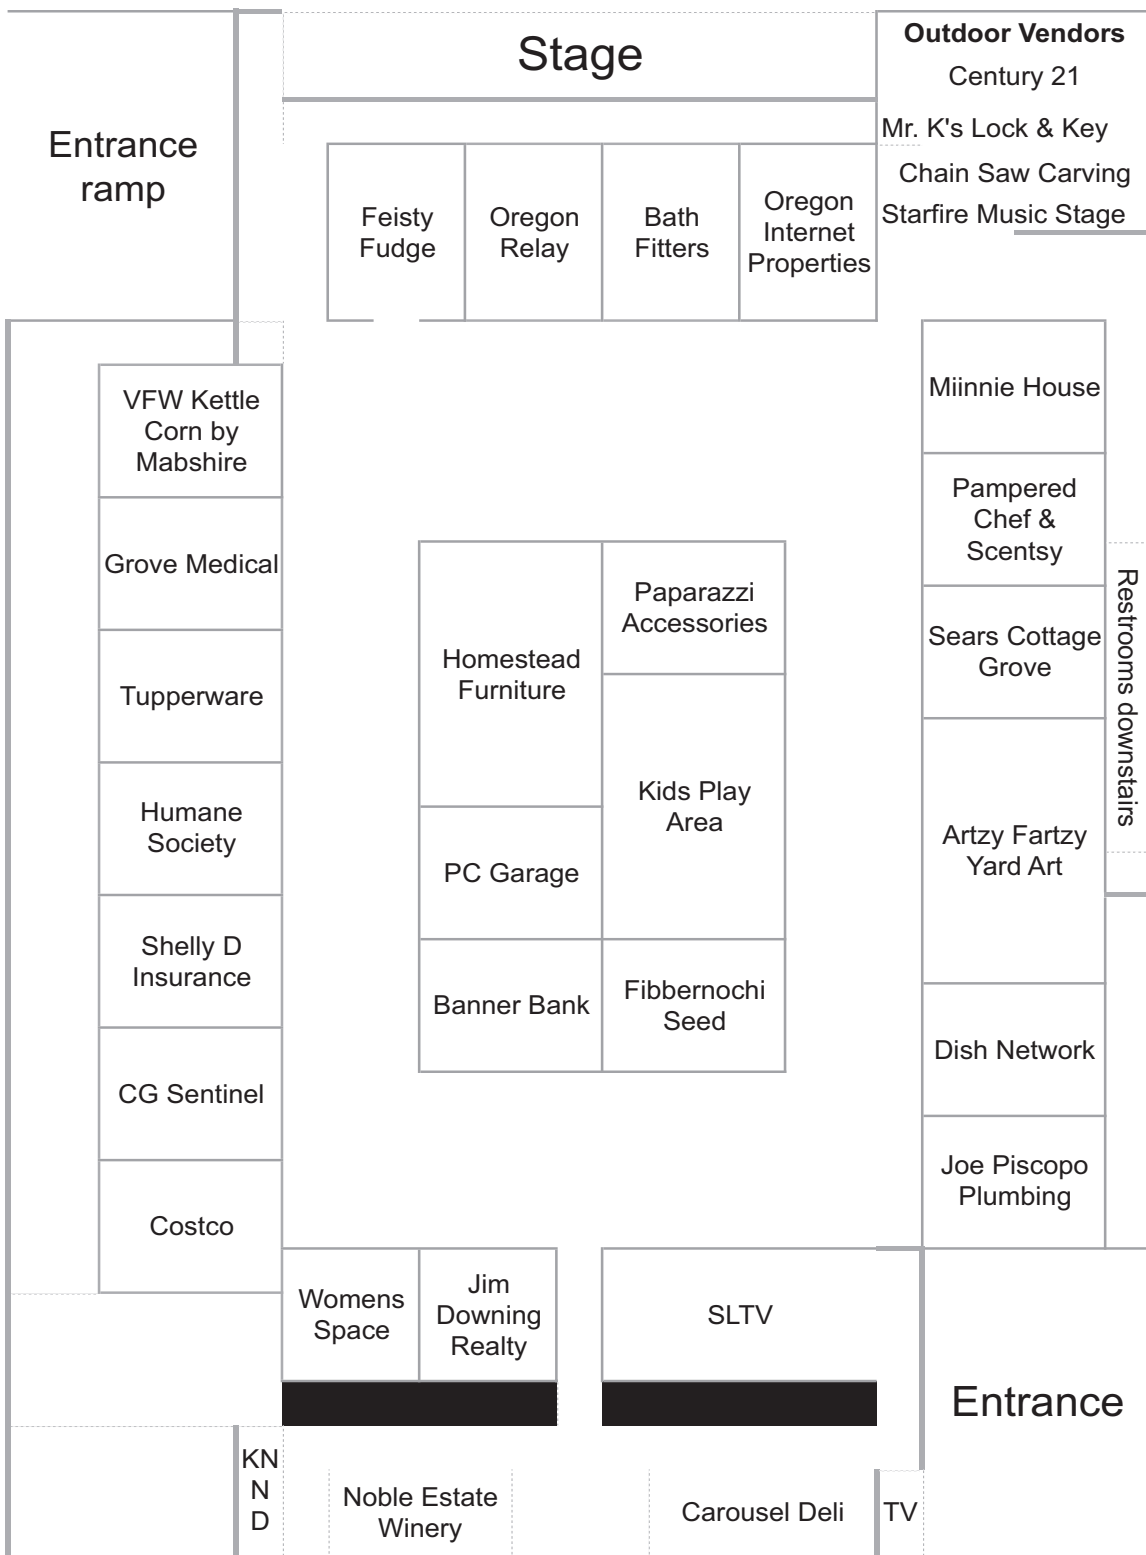

**Chain Saw Art and  
Wood Carvers  
carving from  
10am to 5:30pm**

## PARTICIPATING BUSINESSES

- |                                    |                                |
|------------------------------------|--------------------------------|
| KNND                               | Sears Cottage Grove            |
| Cottage Grove Sentinel             | Minnie House Crocheting        |
| Joe Piscopo Plumbing               | Oregon Internet Properties     |
| Bath Fitters                       | Womenspace                     |
| Tupperware                         | Paparazzi Accessories          |
| Oregon Relay                       | PC Garage                      |
| Humane Society                     | Fibbernoch Seed                |
| Feisty Fudge                       | Century 21                     |
| Custom Yard Art & Furniture        | Dish Network                   |
| Costco                             | Mr. K's Lock & Key             |
| Grove Medical Equipment & Supplies | HOMESTEAD FURNITURE            |
| Pampered Chef/Scentsy              | VFW - VETERANS OF FOREIGN WARS |
| Banner Bank                        | Shelly D. Insurance            |
| South Lane TV                      |                                |

**Live Entertainment  
sponsored by:  
STARFIRE LUMBER**  
Hay Wire 3:30-5:00 PM  
(outside on stage)  
Calvary Creek 5:30-7:00  
(outside on stage)

**Door Greeters** - Head Start of Lane County  
**Wine Tasting** by Noble Estate Winery  
**Food** by Carousel Delicatessen  
**Kid's Play Area** sponsored by:  
South Lane Fire & Rescue  
**Free coloring contest and prizes**

**50/50 Drawing**  
50/50 tickets available to  
purchase for \$1.00 each, 6 for \$5.00 or 30 tickets for \$20.  
Must be present to win.  
Drawing at 7:00 PM at the CG Armory

*Watch the Ducks Game,  
Courtesy of Dish Network!*