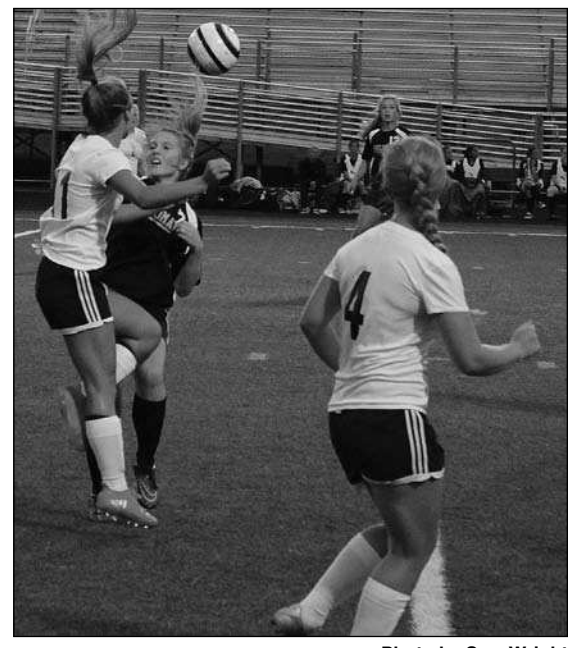

Closest to the Pin
#5 Mel Gowing
#7 Tom Arney
#14 Jim Wamsley
Longest Putt
#15 Todd Dennis

Trouble at home

The girls' soccer team struggled to find an answer against Philomath on Tuesday. The Lions lost 4-0 against the Warriors at their home-opener, and the team was handed its first loss of the season. The team struggled to get the balls to its star forward, Kiana Hemenway (shown to the right pushing the ball forward with a header) and the defense was unable to help the goalie. The Warriors were up 2-0 by halftime, and the Lions suffered a crushing defeat just a few days after handing their own dominant performance to Astoria in a 6-0 win.