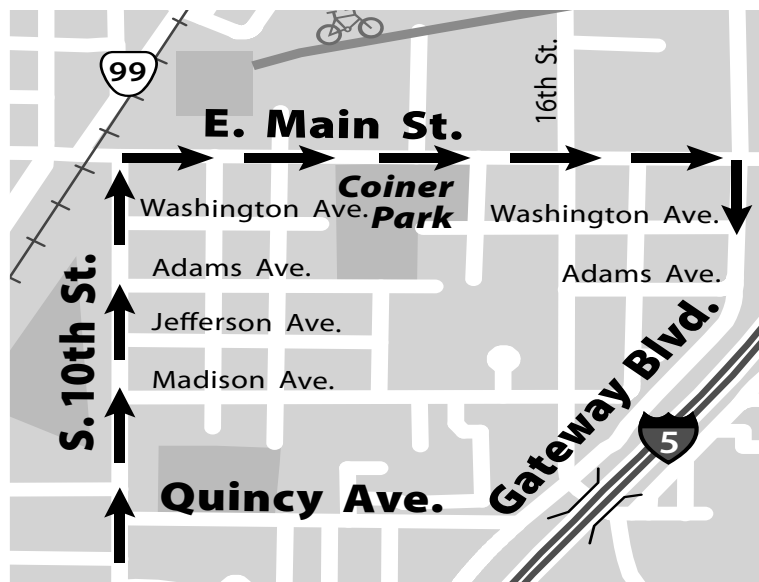

Grand Miners Parade

Saturday, July 18, 10 a.m.

You are invited to join in on one of the most exciting activities of the entire BMD celebration! Parade participants check in at the old High School parking lot on Taylor Ave. Staging will begin at 8 am on S. 10th St. All entries must be in place and ready for the parade by 9:45 a.m. Entry forms available online at bohemiaminingdays.org, Community Center and City Hall.