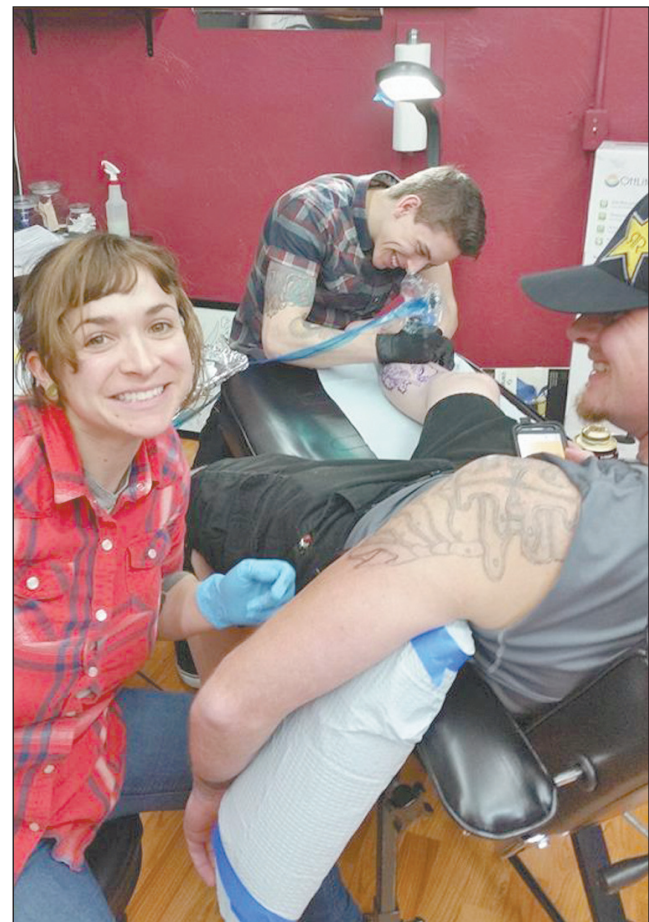

Call 541-942-4493 for info.
FOR EMERGENCY DIAL 911

South Lane County Fire & Rescue

@southlanefire

www.southlanefire.org

photo by Misty McMurray

A placid Coast Fork as seen from the Swinging Bridge.

photo by Lss Moore

Each spring, the Evening Grosbeaks return to the home and well stocked bird feeder of Les and Norma Moore. Sometimes the birds stick around through the summer, Les Moore said, though sometimes they linger only a few days.

photo by Shelley Davey Dax

Apprentices learning to tattoo at Garden of Ink Tattoo School, Lauren Karcy and Mikal Hansen, practicing on Jon Rush at the same time.

photo by Mindy Bench

Nettie, Mary Lou, Daisy and Bea take a break on their 'daffodil drive.'