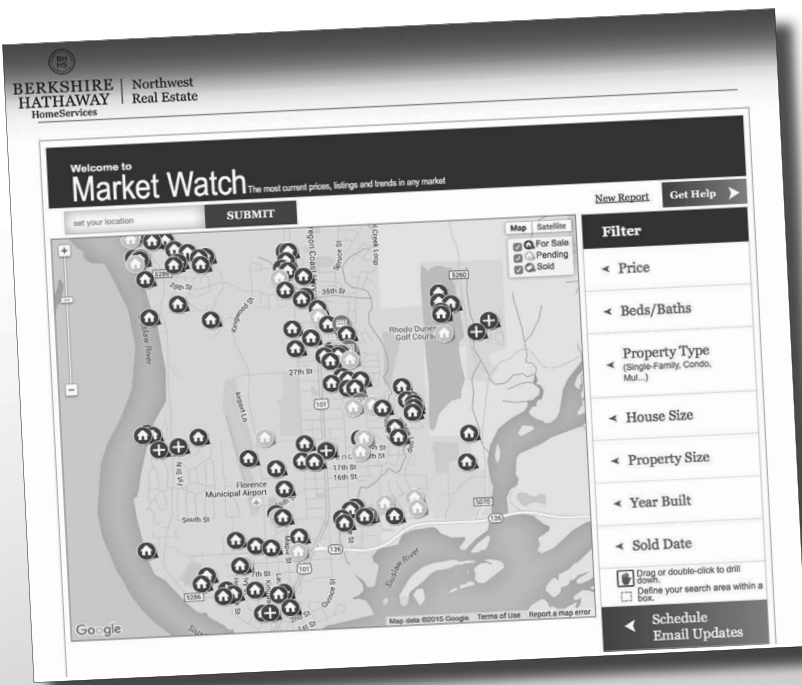

Customize your own property search.

View active listings with our exclusive Market Watch based on what is important to you!

- Search active listings by a geographic parameter such as a zip code, address, or centered around a particular point in a map area
- Easy-to-use interactive map with an adjustable radius
- Detailed color-coded summary of each property

To create your own Market Watch report, go to www.RealEstateFlorence.com.

NEW LISTING
Fleetwood on Cul-de-Sac. Double glass doors in permitted sunroom with wall of windows. Skylight & ceiling fan. Private backyard.
3 Bdrm, 2 Ba 2153 sq ft
$289,000 BH7606 ML#17212815

NEW LISTING
Bright open & spacious floor plan. 1/2 block from the entrance & clubhouse. Ramp to front porch. Small fenced yard for pets. Oversized finished single garage.
$185,000 BH7602 ML#17063339

NEW LISTING
South lakes area .67 acre, foundation in. Build when ready. RV garage 31' bay, two 12' doors, permitted residence, double carport too!
2 Bdrm, 1 1/2 Ba 1300 sq ft
$239,000 BH7603 ML#17024222

NEW LISTING
Panoramic views of Florence & the Siuslaw Bridge, distant Ocean views & amazing sunsets. Elevator to make this home accessible on every level
3 Bdrm, 3 full, 3 partial Ba 4041 sq ft
$439,900 BH7592 ML#17343764

NEW LISTING
Florentine Estates Goldenwest with private backyard. Vaulted open living area with built-in bookshelves & custom draperies
2 Bdrm + den, 2 Ba 1512 sq ft
$214,900 BH7593 ML#17192860

NEW LISTING
Craftsman custom home with attention to detail for the discriminating buyer in upscale Fawn Ridge. 2 covered decks, propane firepit, double garage.
3 Bdrm, 2 1/2 Ba 2023 sq ft
$432,000 BH7607 ML#17443224

NEW LISTING
Looking for that "Great home"...you will find this one special with beautiful views, electric fireplace & slider off dining area to patio. Located at The Cottages at Ocean Dunes
3 Bdrm, 2 Ba 1534 sq ft
$319,000 BH7611 ML#17168292

NEW LISTING
Don't miss this beautiful home in Florentine Estates. Floor to ceiling windows, coffered dormers, Alder cabinets, skylight & propane fireplace. Master at opposite end for privacy. 24 x 24 garage. Fenced backyard
3 Bdrm, 2 Ba 1848 sq ft
$285,000 BH7610 ML#17554317

NEW LISTING
Super Good Cents home in Summerset Estates. Open kitchen/familyroom area slider out to private backyard
3 Bdrm, 3 Ba 1444 sq ft
$275,500 BH7581 ML#17384212