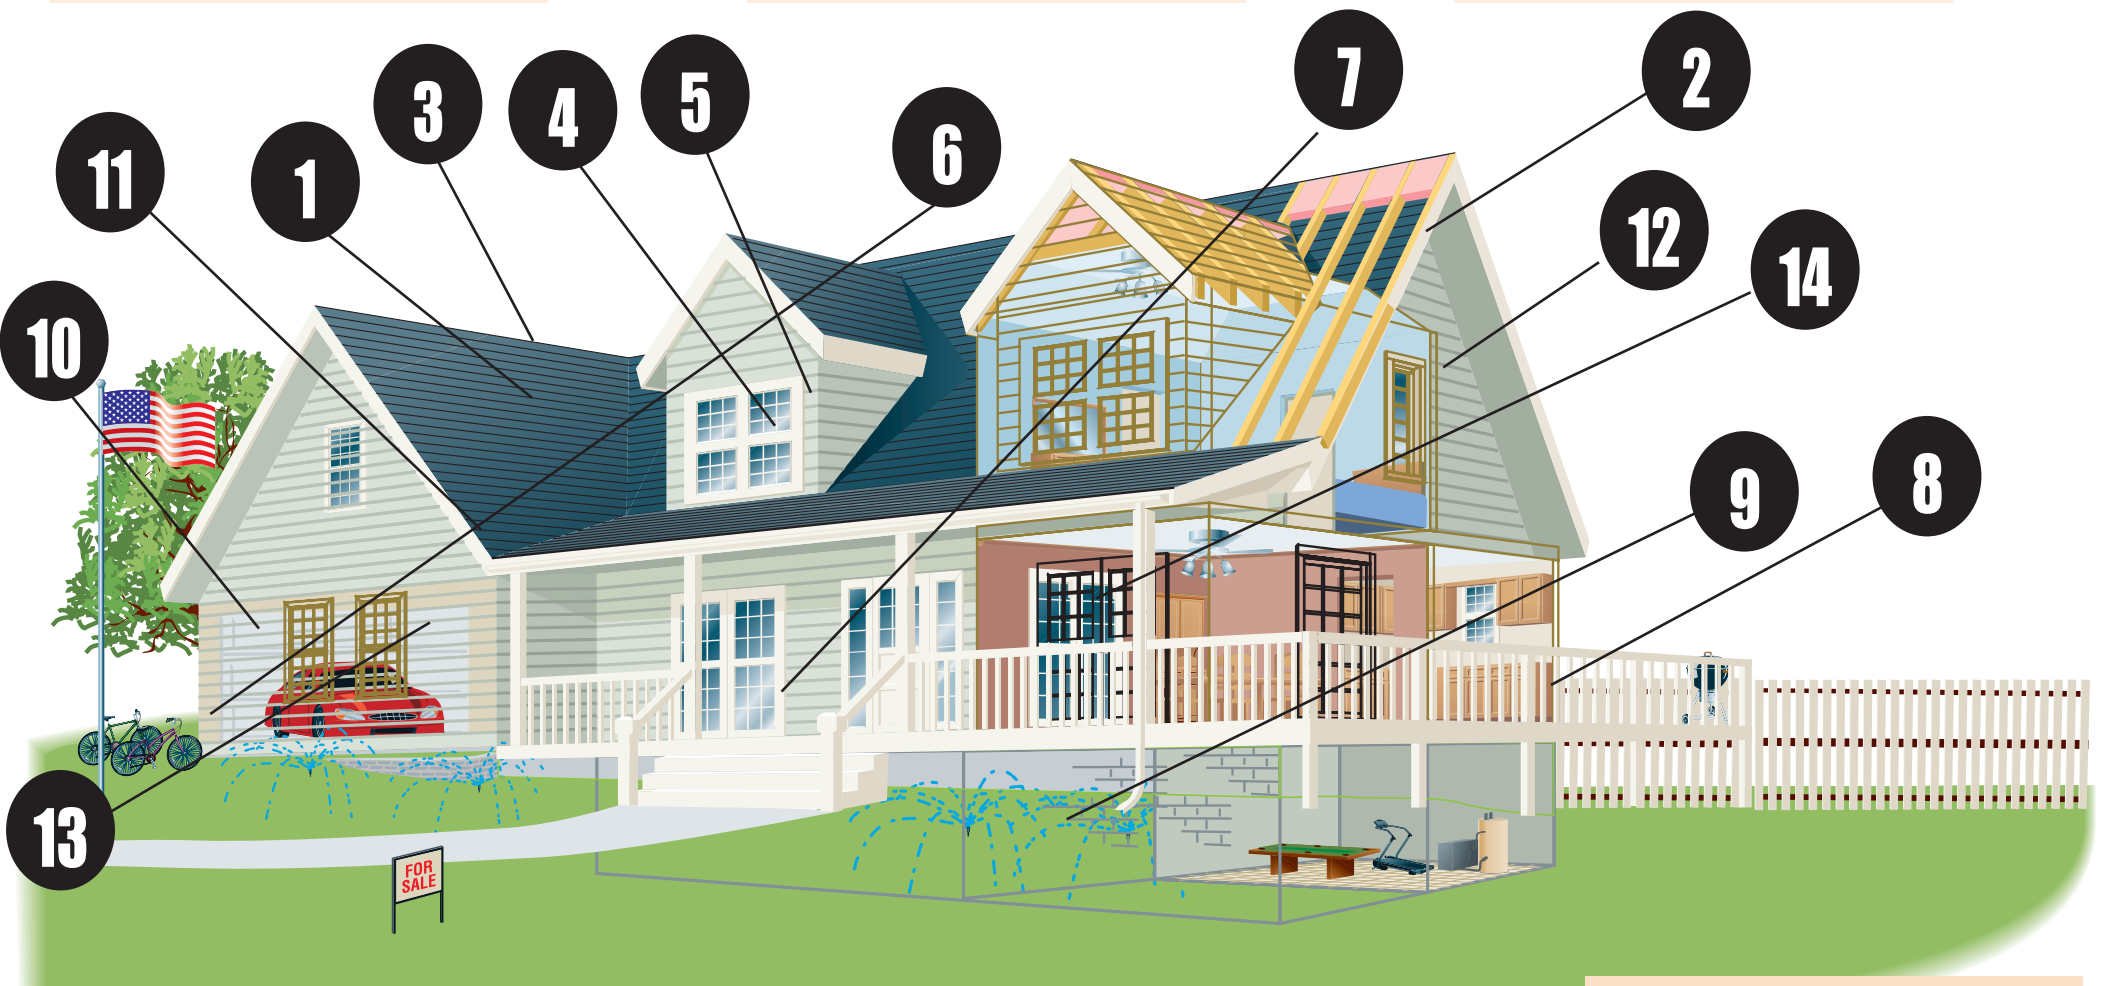

Fall Home REPAIRS & REMODELING

1 HEATING & AIR CONDITIONING

FLORENCE HEATING & SHEET METAL
1645 Kingwood St.
Florence's Oldest & Largest Heating Contractor
• CCB#64 • Heating Systems • Heat Pumps • Sales/Service • Architectural Flashing

541-997-2422

2 BUILDING SUPPLIES

COPELAND Lumber Yards
Employee owned serving Lane & Lincoln County.
Your complete source for all building materials.
3231 Hwy. 101 North

541-997-8474

3 GENERAL CONTRACTOR

ROBERT'S HANDYMAN
Service & Construction LLC
State Licensed • CCB 209676
Bonded & Insured
Dryrot • Roofing • Siding • Decks and More

541-997-5970

4 CONSTRUCTION

JACK MOBLEY CONSTRUCTION
Remodeling - New Construction
Additions
CCB#164472

541-999-0742

5 PAINTING

RON'S PAINT & SUPPLY
5071-P Hwy. 101

541-902-7926

6 GARAGE DOORS

MIKE BARRETT'S GARAGE DOORS
CCB# 79598
Give us a call today for a free estimate.

541-991-0367

7 FLOORING

GOODMANS' FLOOR COVERING
Carpet • Vinyl • Wood • Tile
Laminate • Blinds
394 Kingwood Street, Florence
CCB#84593 • Since 1979

541-997-1080

8 CONSTRUCTION

LEWIS BUILT HOMES, LLC
DAN LEWIS CONSTRUCTION
Framing to Finish, Foundations to Flatwork
Florence • danlewis@oregonfast.net
www.danlewisconstructionllc.com
CCB#200139

541-999-2786

9 LANDSCAPING & NURSERY

LAUREL BAY GARDENS
NURSERY & GIFT SHOP
88493 HWY 101
LCB#6718

541-997-5973

10 TREE SERVICES

WES WELLS FULL TREE SERVICE & LANDSCAPE MAINTENANCE
Tree Removal & Trimming
Brush Cutting • Maintenance
Excellent References, Reasonable Rates
- FREE Estimates -
licensed, bonded, insured • CCB 183908

541-268-6914

11 EXTERMINATOR

SWANSON'S PEST MANAGEMENT
Get Ready for Winter
FREE Inspections
CCB#79884 • www.swansonpm.com

541-997-4027
800-622-8993

12 EXCAVATION

RAY WELLS, INC.
1770 Laurel Place
raywellsinc.com
DEQ#37263 • CB#91052
Excavating • Land clearing
Paving • Trucking & More

541-997-2054

12 EXTERMINATOR

PEST TECH INC.
Residential & Commercial
Honesty • Quality • Integrity
Pest control & carpenter ant specialist
Free Estimates, Licensed & Insured.

509 Hwy 101
541-997-3781

14 DOORS & WINDOWS

SIUSLAW GLASS & MIRROR
1780 KINGWOOD
Serving Florence since 1973.
Residential & Commercial.
Glass For Every Purpose.

541-997-8526