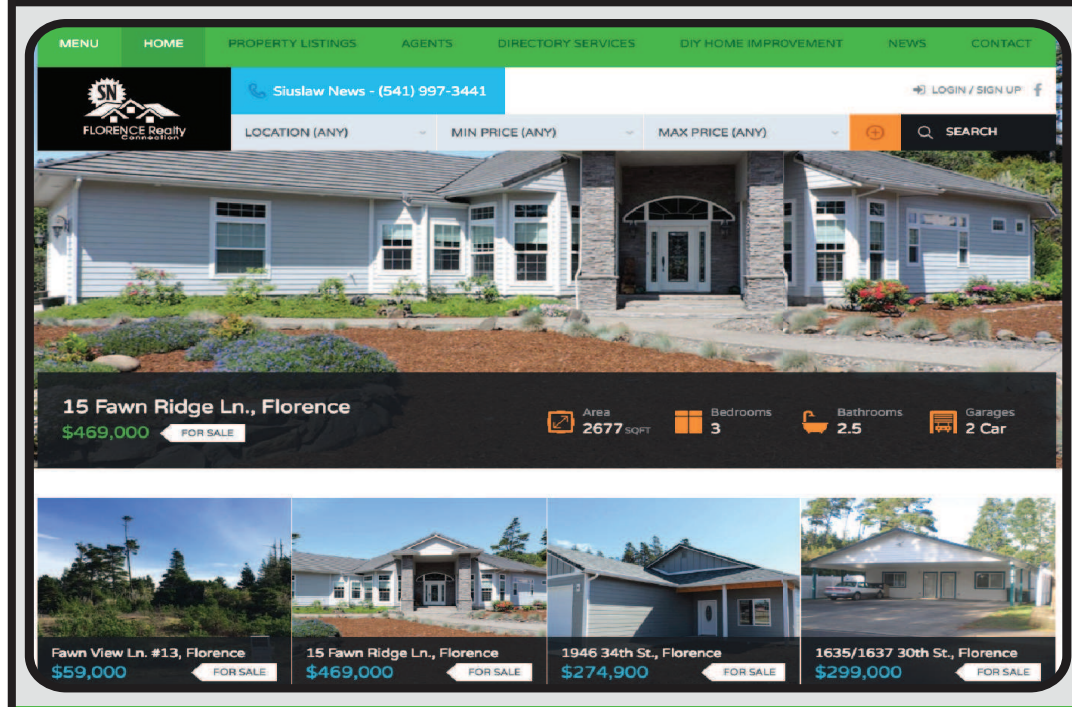

APRIL 29
RAIN Entrepreneurial Speaker Series
5 to 6 p.m.
Open to public
Oregon Pacific Bank 1355 Highway 101

SIUSLAW NEWS
Proudly Presents:
Florence Realty Connection Online!

www.FlorenceRealtyConnection.com