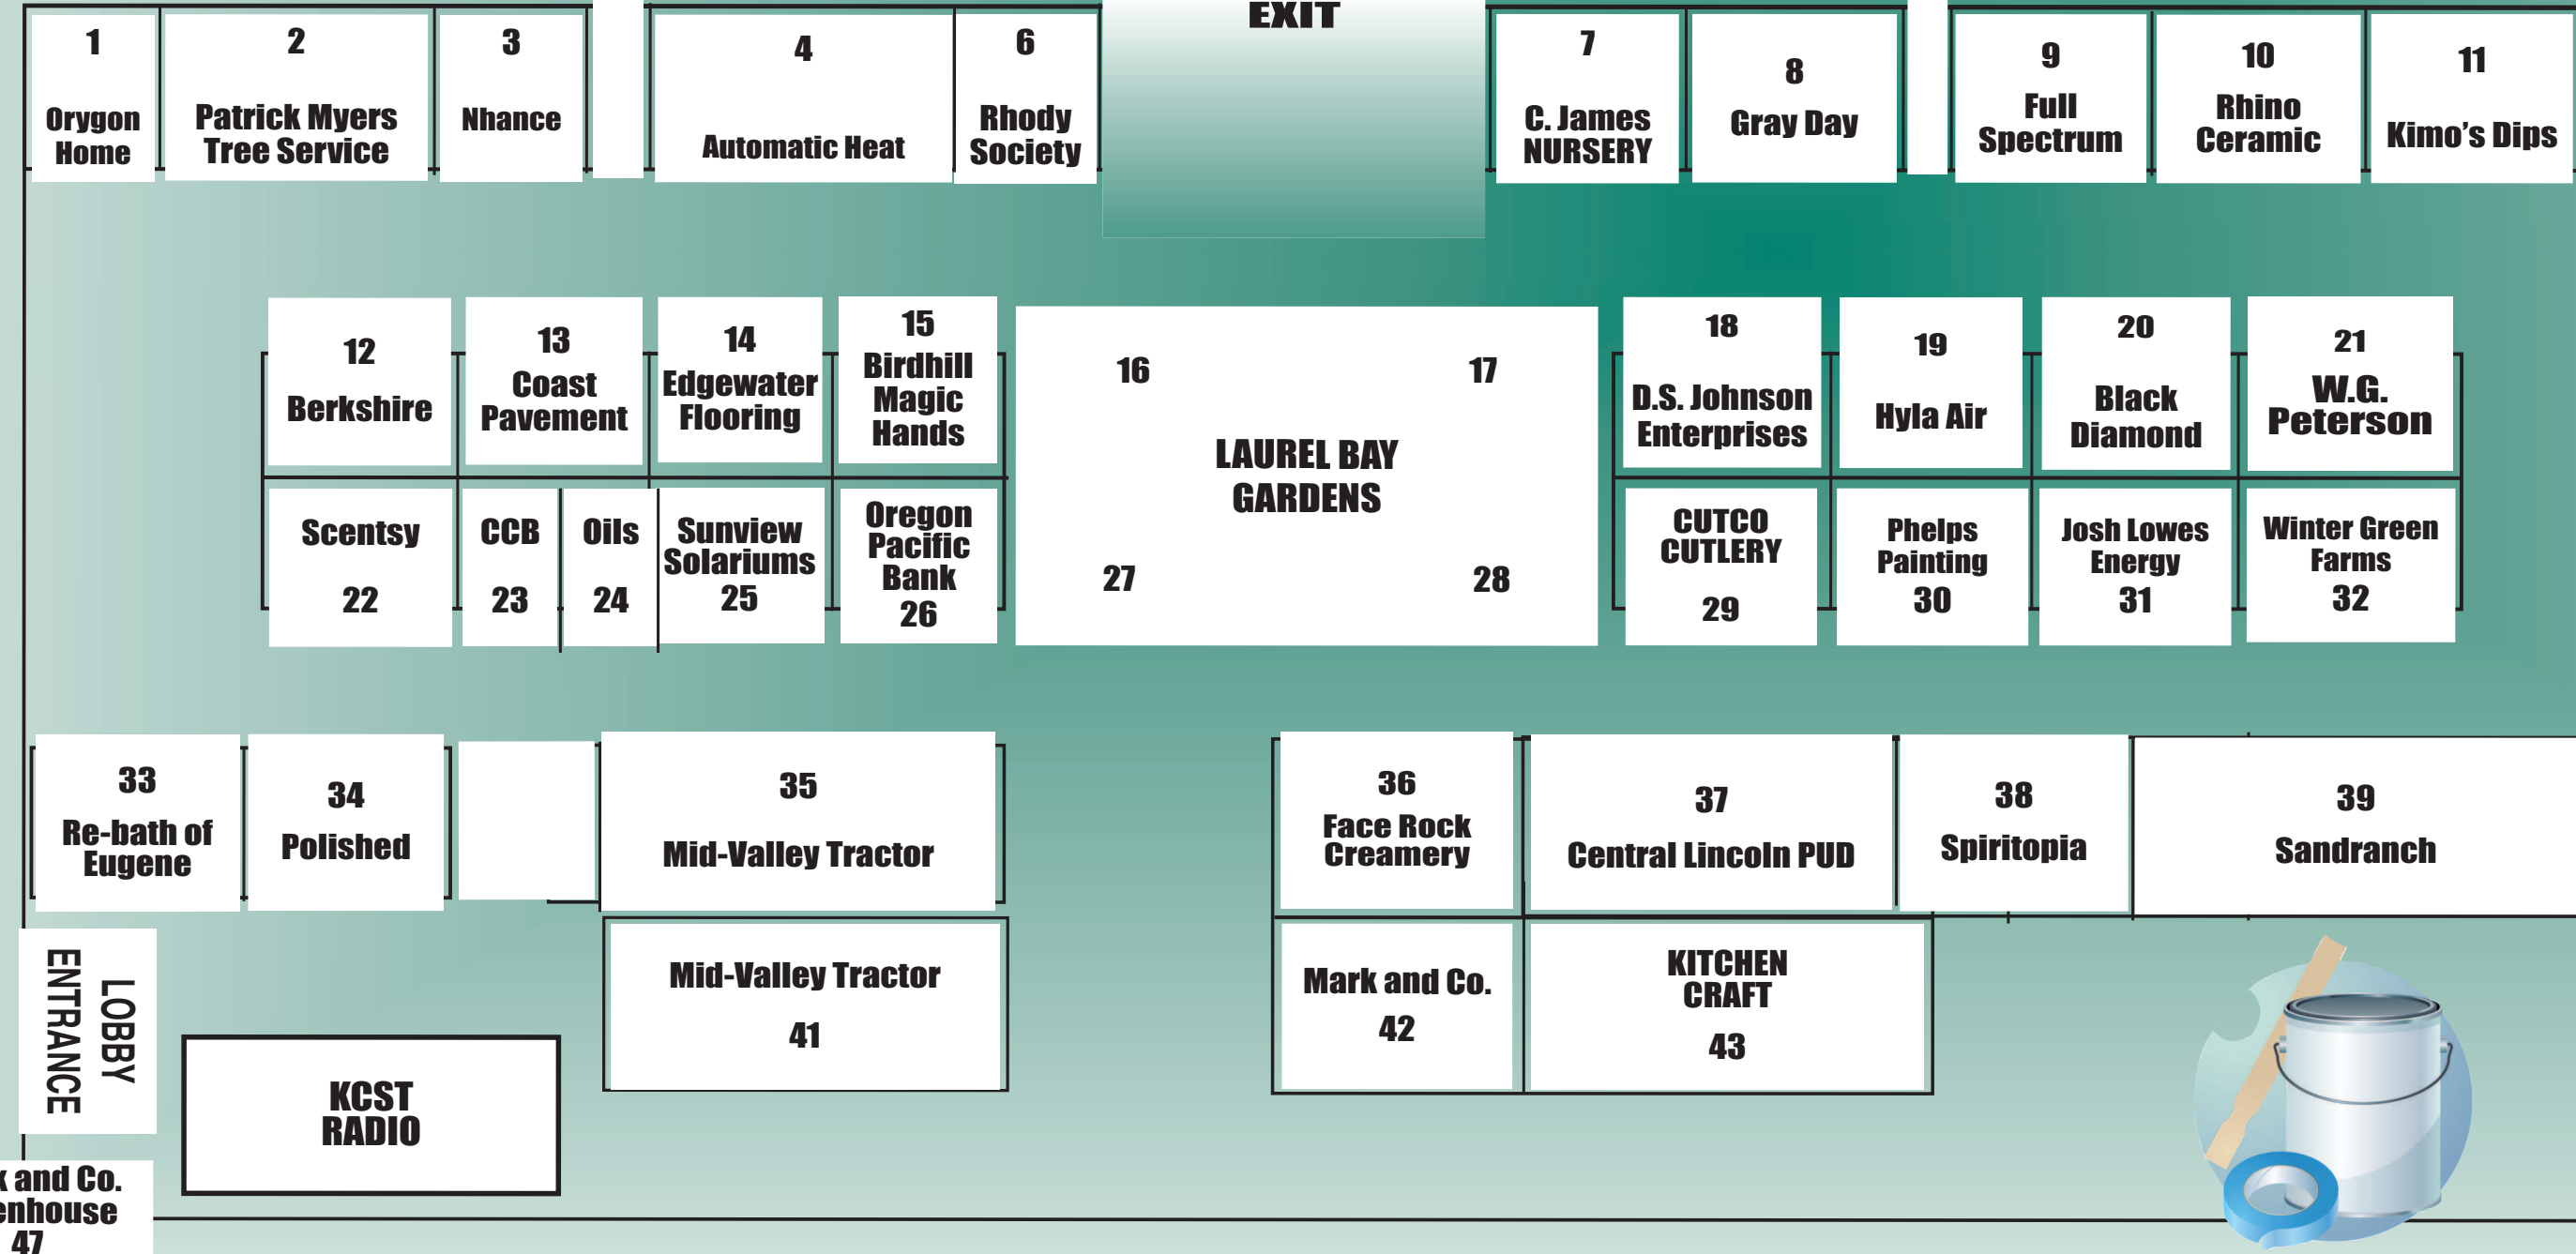

Welcome to the Spring

Florence Events Center

45 laurel bay gardens • 44 Tiny Smart homes

- ## EXHIBITORS
- AUTOMATIC HEAT — 4
 - BERKSHIRE HATHAWAY HOMESERVICES — 12
 - BIRDHILL — MAGIC HANDS — 15
 - BLACK DIAMOND FLOORING — 20
 - CCB — 23
 - CENTRAL LINCOLN PUD — 37
 - C. JAMES NURSERY — 7
 - COAST PAVEMENT — 13
 - CUTCO — 29
 - D.S. JOHNSON ENTERPRISES — 18
 - EDGEWATER PRECISION FLOORING — 14
 - FACE ROCK CREAMERY — 36
 - FULL SPECTRUM COMPUTERS — 9
 - GRAY DAY — 8
 - HYLA AIR — 19
 - JOSH LOWES ENERGY — 31
 - KIMO'S DIPS — 11
 - KITCHEN CRAFT — 43
 - LAUREL BAY GARDENS — CENTER DISPLAY
 - MARK & CO. — 42, 47
 - MID-VALLEY TRACTOR — 35, 41
 - NHANCE WOOD RENEWAL — 3
 - OREGON PACIFIC BANK — 26
 - ORYGON HOME — 1
 - PATRICK MYERS TREE SERVICE — 2
 - PHELPS PAINTING — 30
 - POLISHED — 34
 - RE-BATH EUGENE — 33
 - RHINO CERAMIC COATING — 10
 - RHODY SOCIETY — 6
 - SAND RANCH — 39
 - SCENTSY — 22
 - SPIRITOPA — 38
 - SUNVIEW SOLARIUMS — 25
 - TINY SMART HOME — 44
 - WINTER GREEN FARMS — 32
 - W.G. PETERSON WOODWORKING — 21
 - YOUNG LIVING ESSENTIAL OILS — 24