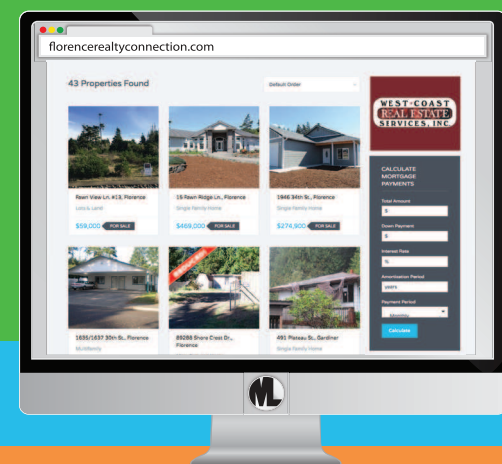

**DON'T GET LOST ON THE WEB! SEARCH LOCAL  
WWW.FLORENCEREALTYCONNECTION.COM**

**Siuslaw News** Proudly Presents: **Florence Realty Connection Online!**

- All LOCAL Properties
- Galleries, Maps & Property Features
- Search by Price, Location or Status
- Agent Profile w/ one click contact
- Current Open House Listings
- Customizable Search
- Find Local Rentals
- Mortgage calculator & MORE...

VIEW MORE PHOTOS  
in a carousel style photo gallery

DIRECTLY CONTACT AN AGENT  
from a portfolio of recommended  
LOCAL Real Estate specialists

SEARCH LOCAL PROPERTIES  
from your computer, tablet, phone  
or any mobile device