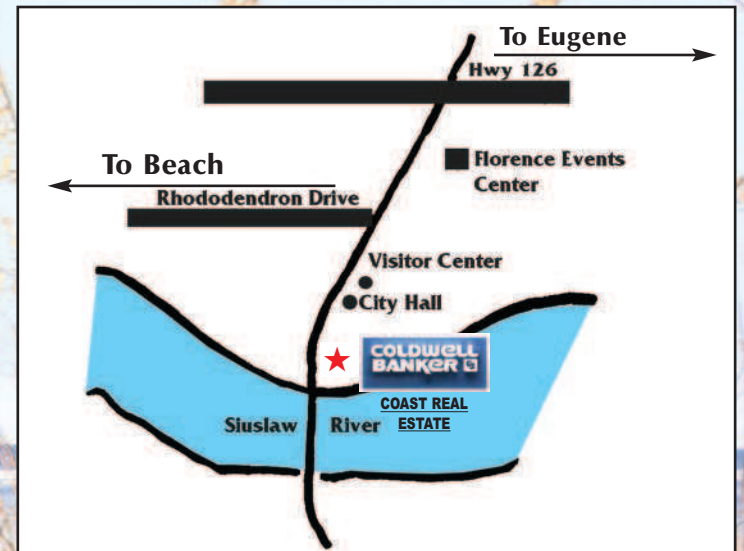

**"We're next to the Bridge"  
100 Hwy. 101, Florence, Oregon**

**COAST REAL ESTATE  
541-997-7777**

**Andy Johnson,**  
Owner/Principal Broker  
Cell: 541-999-2190

**Rick Cox, Broker**  
Cell: 541-991-6210