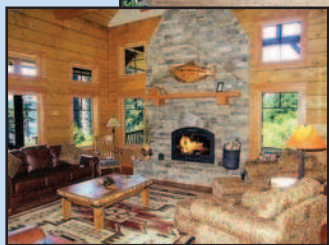

Introducing *Sandpines East* –

A gated 54 lot subdivision of new homes next to the 9th hole at Sandpines Golf Course.

Now Selling!

Call today for more info and a tour

New Home \$294,720

New Homes Under Construction

Pacific NW Timber-Frame Lodge

Overlooking Woahink Lake. 1.4 acres of park-like grounds. Massive Western Red Cedar timbers and stone work. 4 bedroom suites, 4.5 baths, 2911 square feet. Alder cabinets and doors throughout & granite slabs. Covered patio with stone fireplace. Pull through oversized garage. Boat dock down at the lake. It's all here ready to enjoy! Shown by appointment only. **\$975,000** #11302 MLS#16602775

Panoramic Ocean View Home in Fawn Ridge

Panoramic ocean and jetty views from elevated .38 acre site. Superb finish work & craftsmanship and quality materials throughout. Custom wood-paneled elevator for care-free 2 level living. Large expanses of view windows to take in the sights and sounds of the ocean. Custom built-ins, propane FP for cozy ambiance in the winter. This is one of the nicest view homes currently on the market. **\$725,000** #11370 MLS#16372567