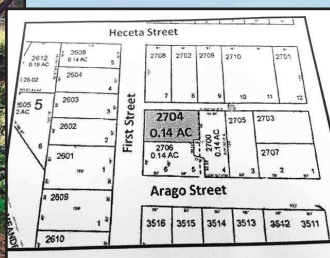

CBC#11274 MLS#1600256

lynnette@cbcoast.com

Great Lot One Block From The Beach

Most lots don't have all the utilities available but this one has a bottomless sand filter, a water meter and an electric meter. It comes with plans for a 2-story, 2 bedroom, den and 3 baths with a 2 car garage plus decks.

You can't beat this for the price and all the amenities.

$90,000

100 Hwy. 101, Florence, OR • 541.997.7777

"We're next to the Bridge."

COLDWELL BANKER

COAST REAL ESTATE