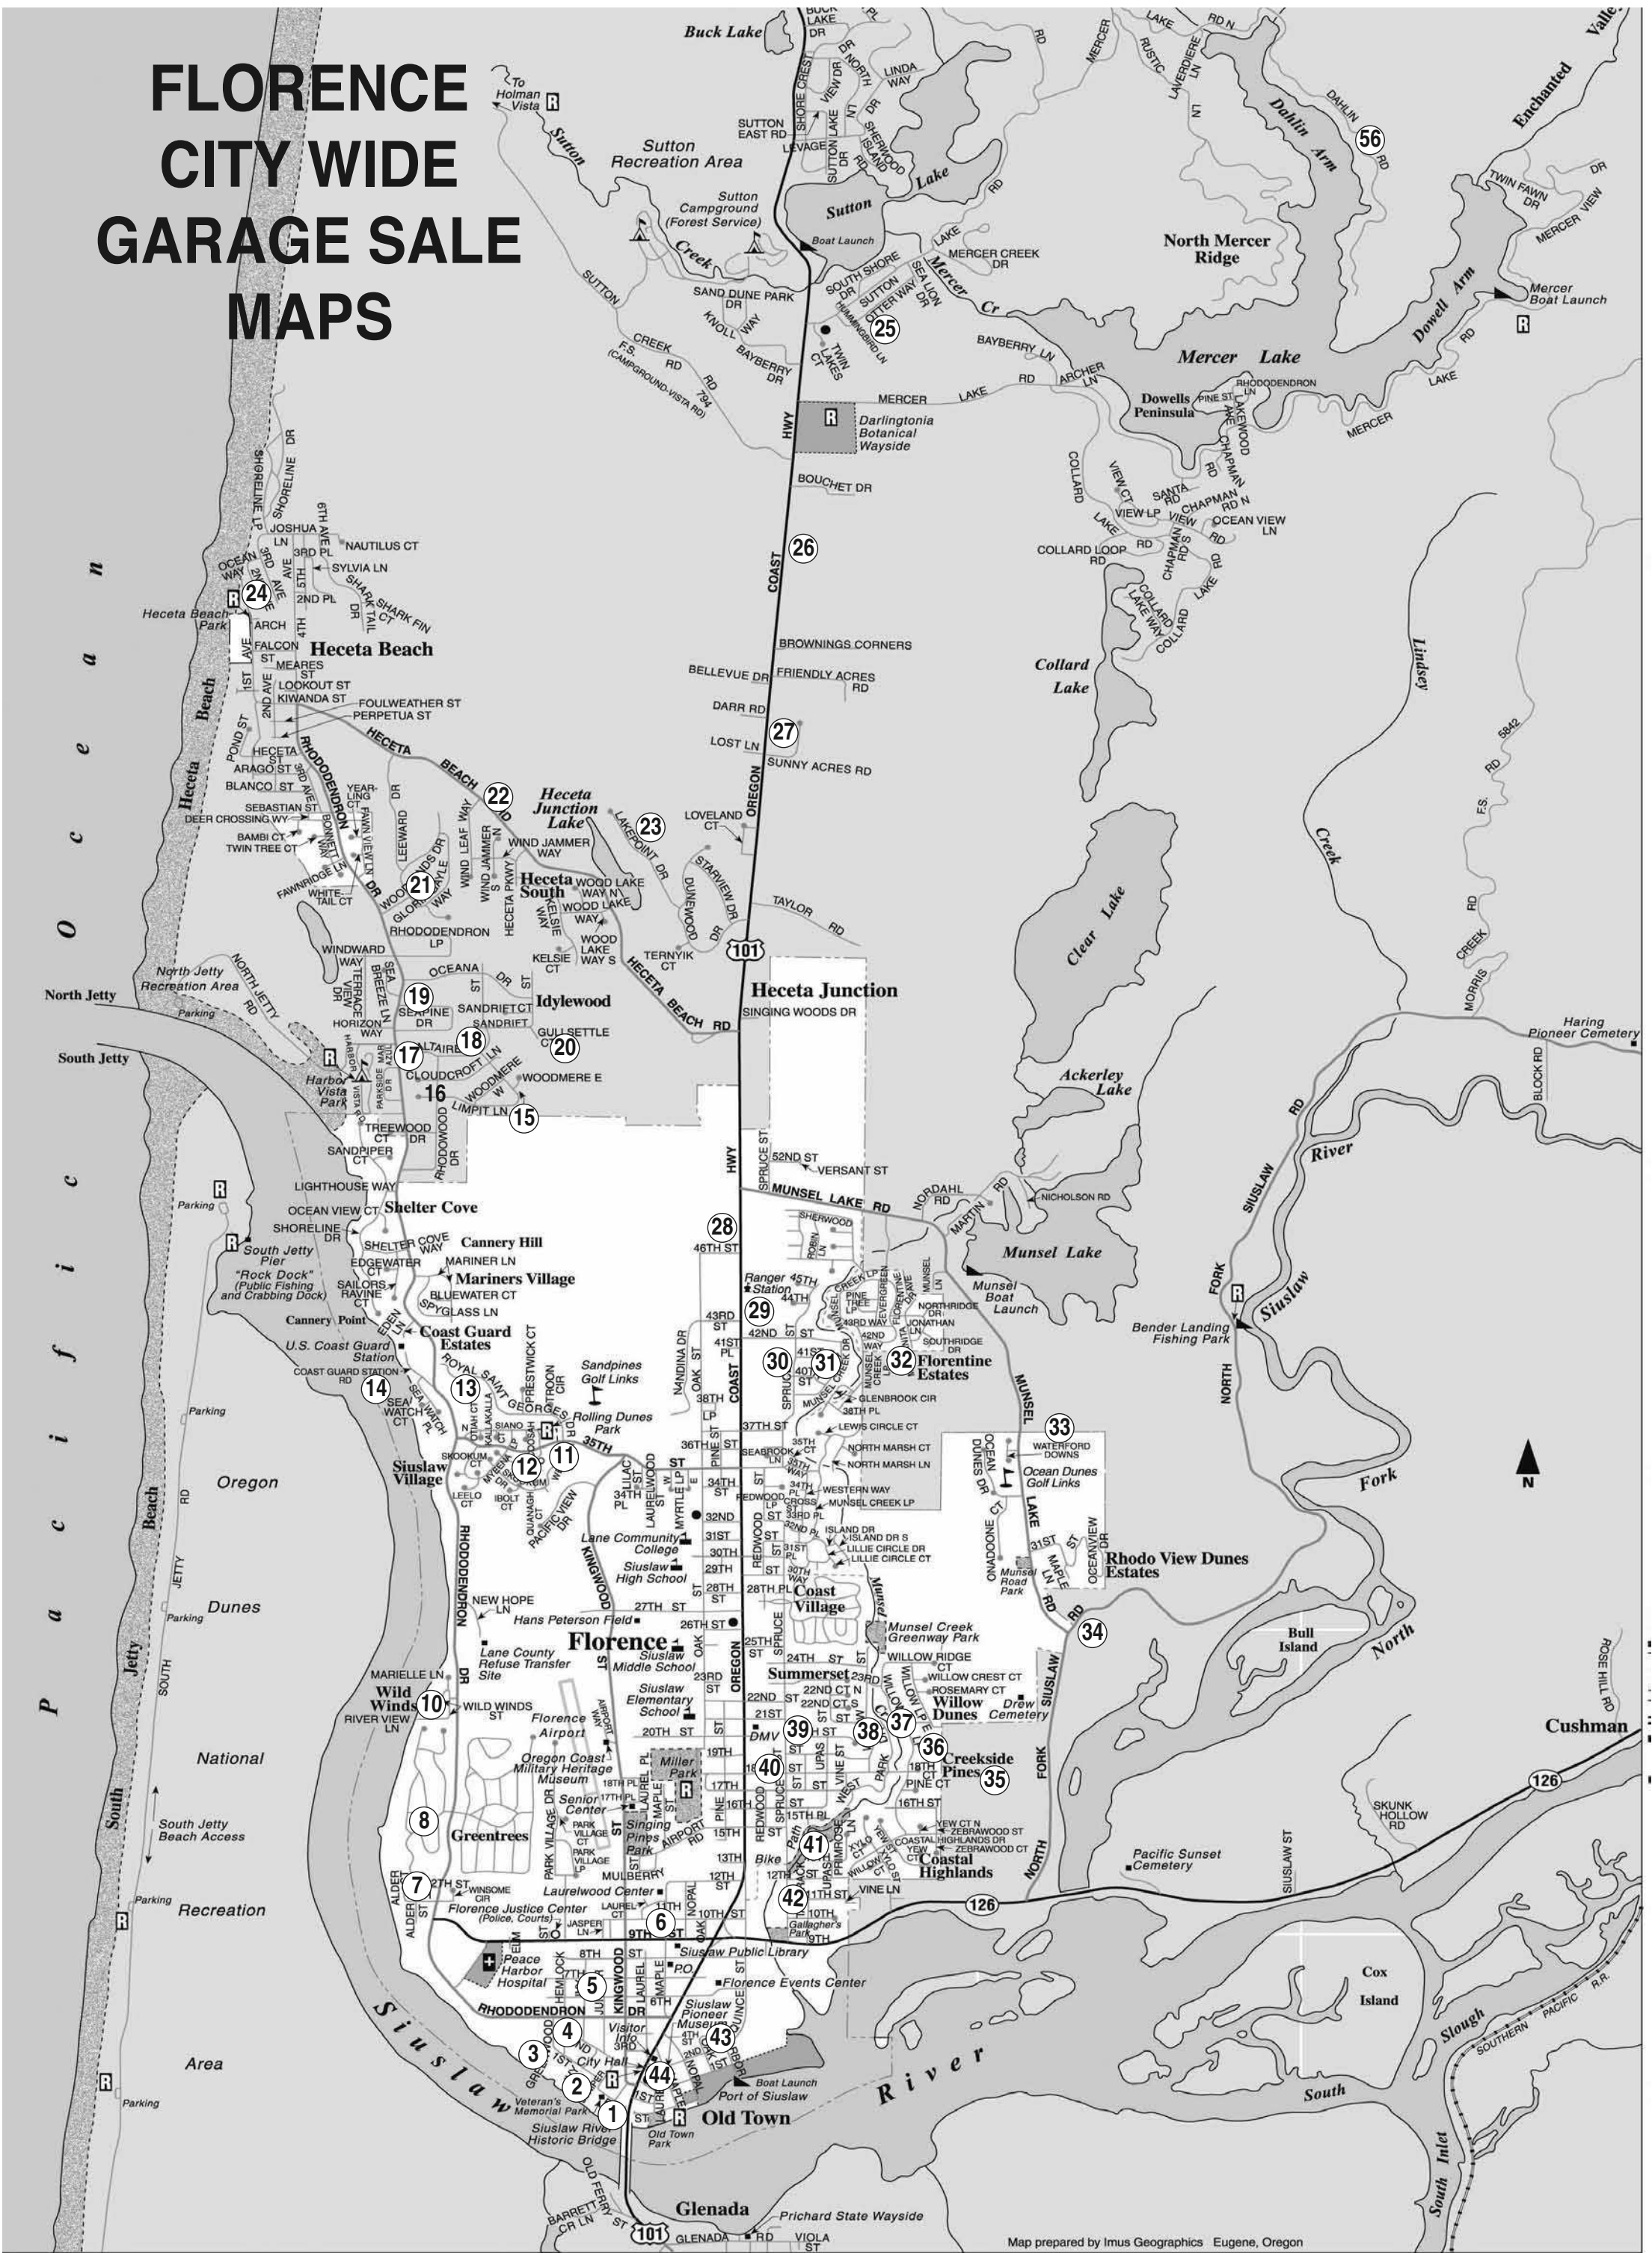

FLORENCE CITY WIDE GARAGE SALE MAPS

Map prepared by Imus Geographics Eugene, Oregon

SOUTH