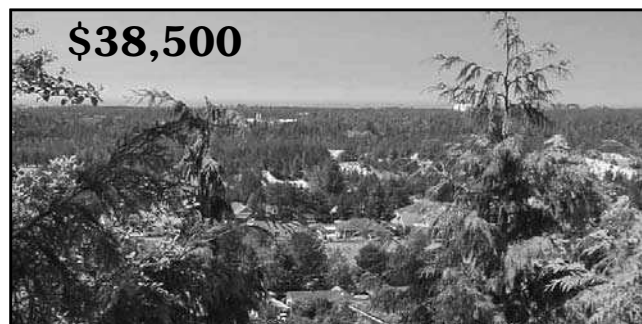

OCEAN & CITY VIEWS

Ocean & city views in gated community. Spectacular views from Rhododendron Dunes. Buildable lot in an upscale area. Very private with sunsets over the Pacific. Close to Ocean Dunes Golf Course. #10283 MLS#11661214