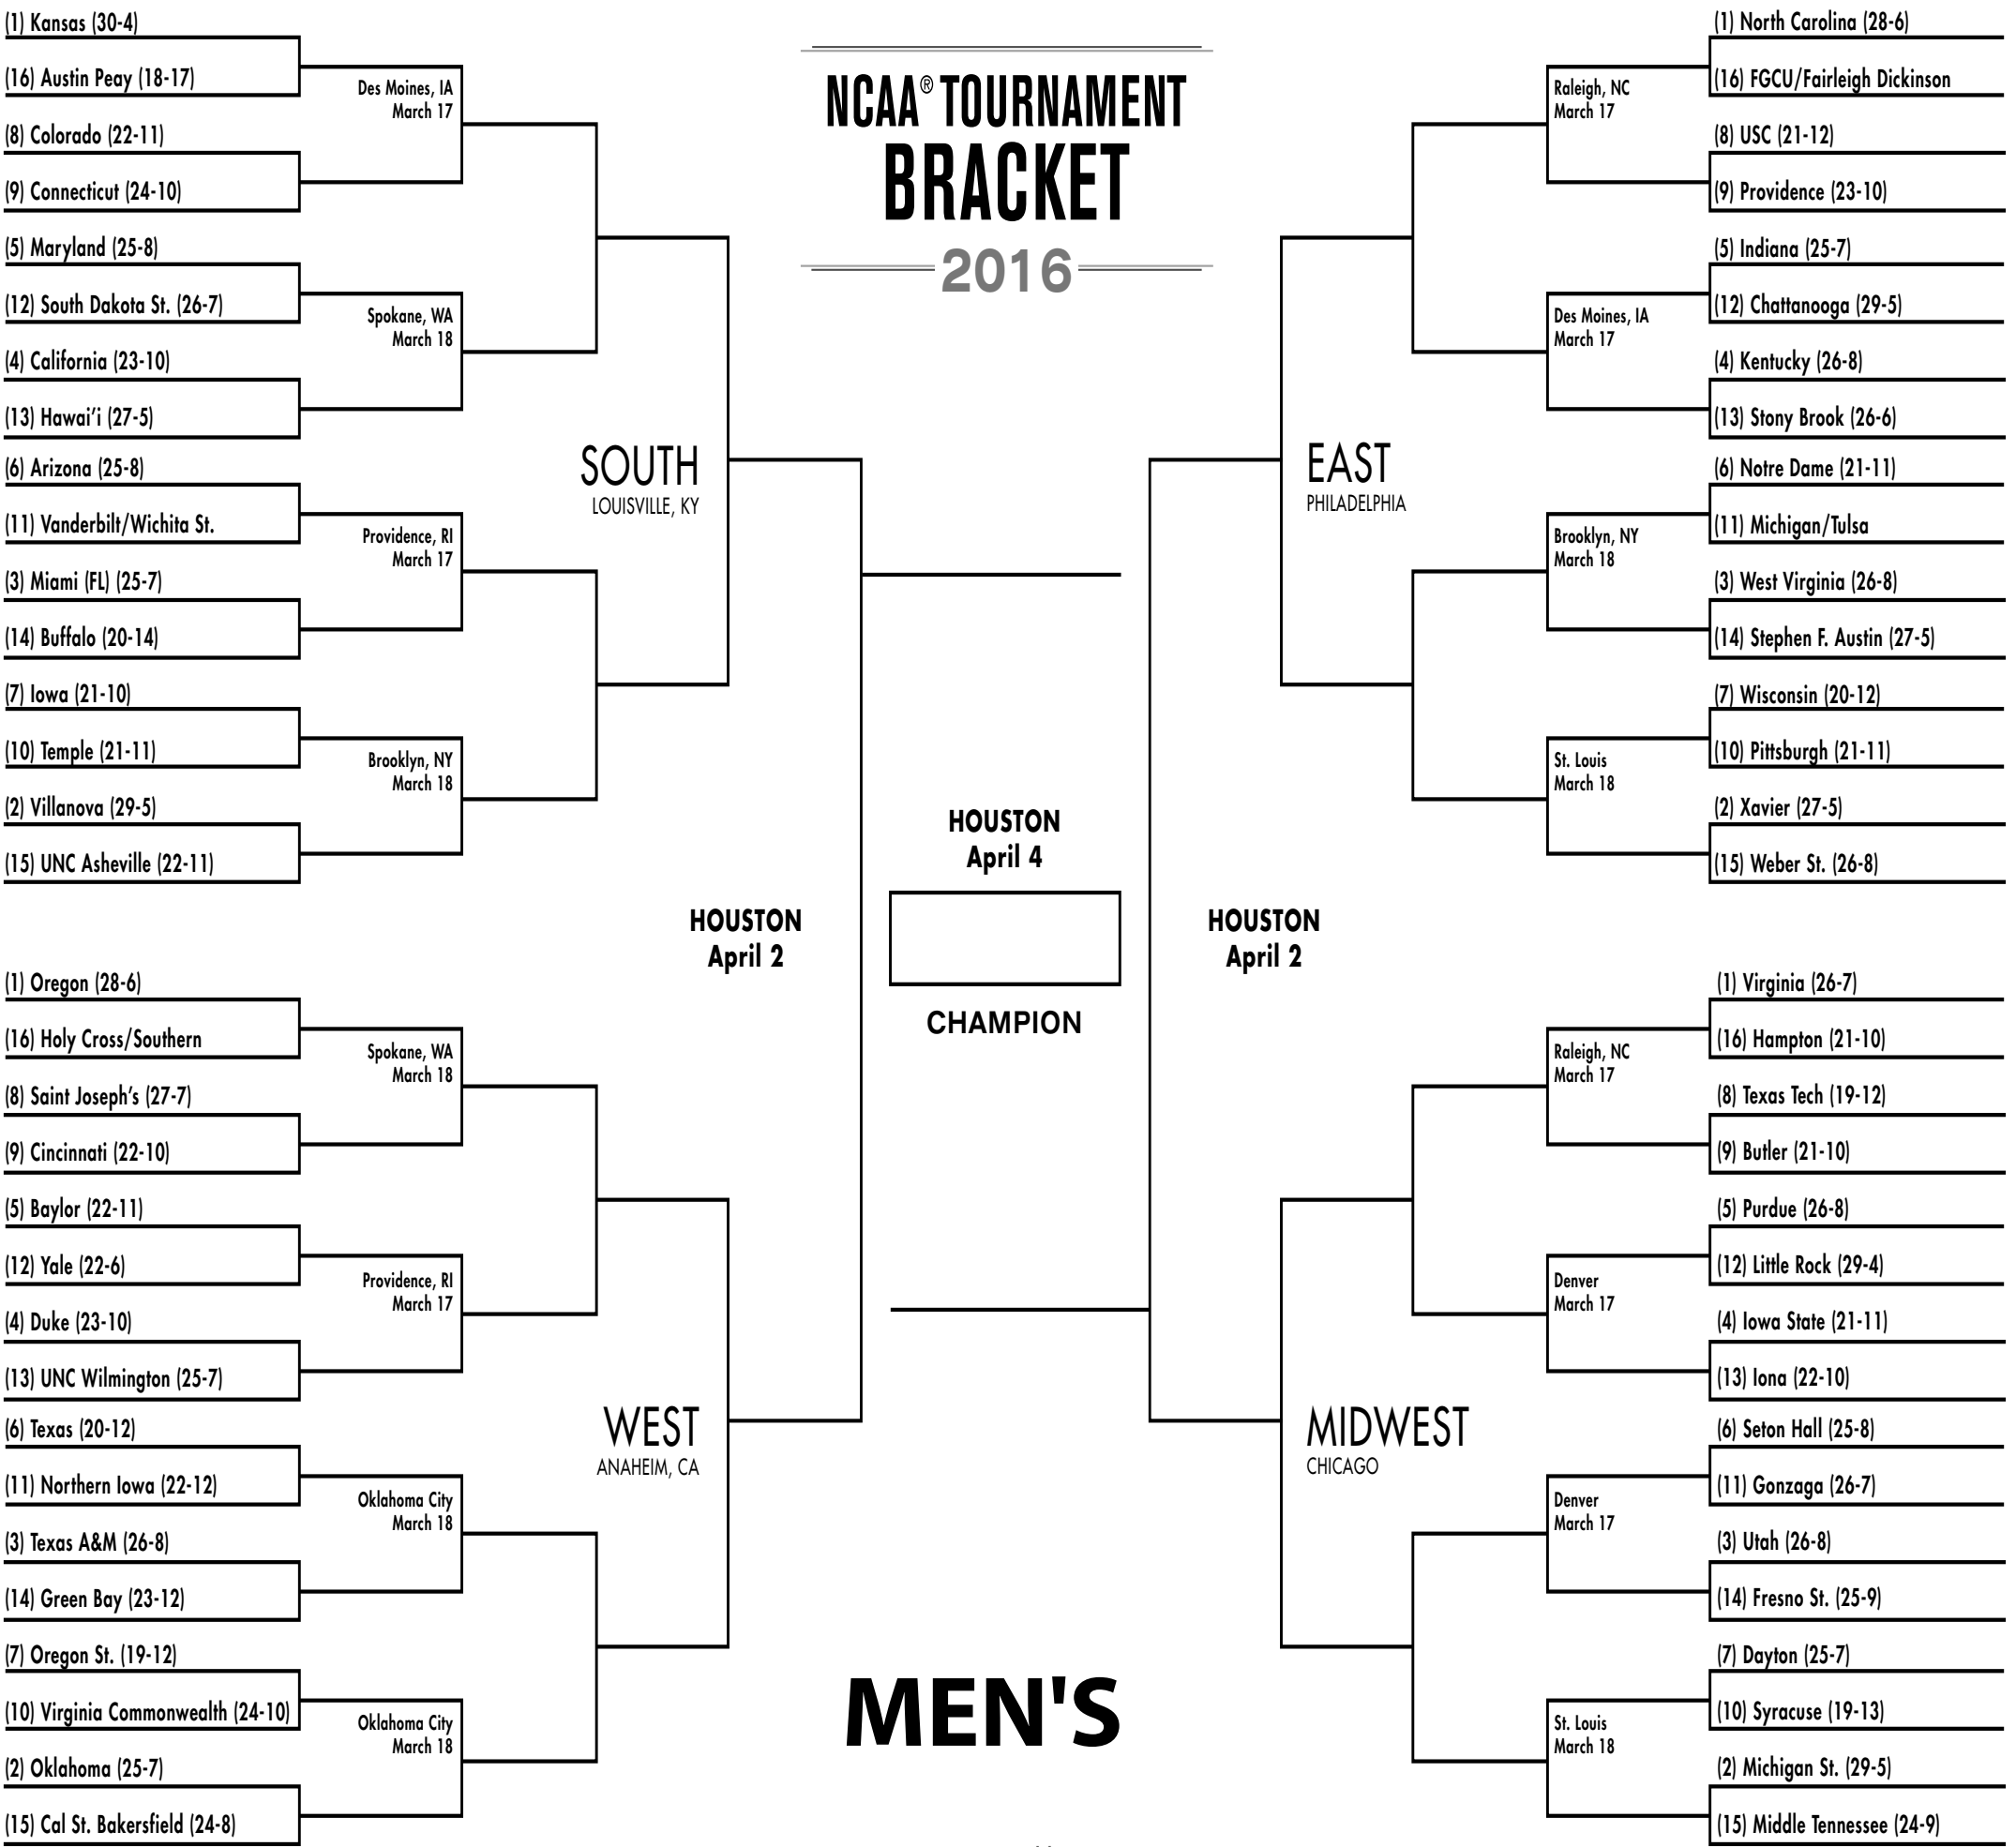

Siuslaw News

2016 NCAA Championship BRACKETS

First Round March 17-18 Second Round March 19-20 Regional Semifinals March 24-25 Regional Finals March 26-27 National Semifinals April 2 NATIONAL CHAMPIONSHIP April 4 National Semifinals April 2 Regional Finals March 26-27 Regional Semifinals March 24-25 Second Round March 19-20 First Round March 17-18

First Four March 15-16 (11) Vanderbilt (19-13) (16) FGCU (20-13) (11) Michigan (22-12) (16) Holy Cross (14-19) First Four March 15-16
 (11) Wichita St. (24-8) (16) Fairleigh Dickinson (18-14) (11) Tulsa (20-11) (16) Southern (22-12)

NCAA® TOURNAMENT BRACKET 2016

Fine Dune Sand
From the Oregon Dunes

SAND RANCH

Florence, Oregon USA

5351 Highway 101, Florence
541-912-5020

FLORENCE DRYCLEANING

Monday thru Friday 9am to 6pm.
Saturday by appt.
Closed Sunday