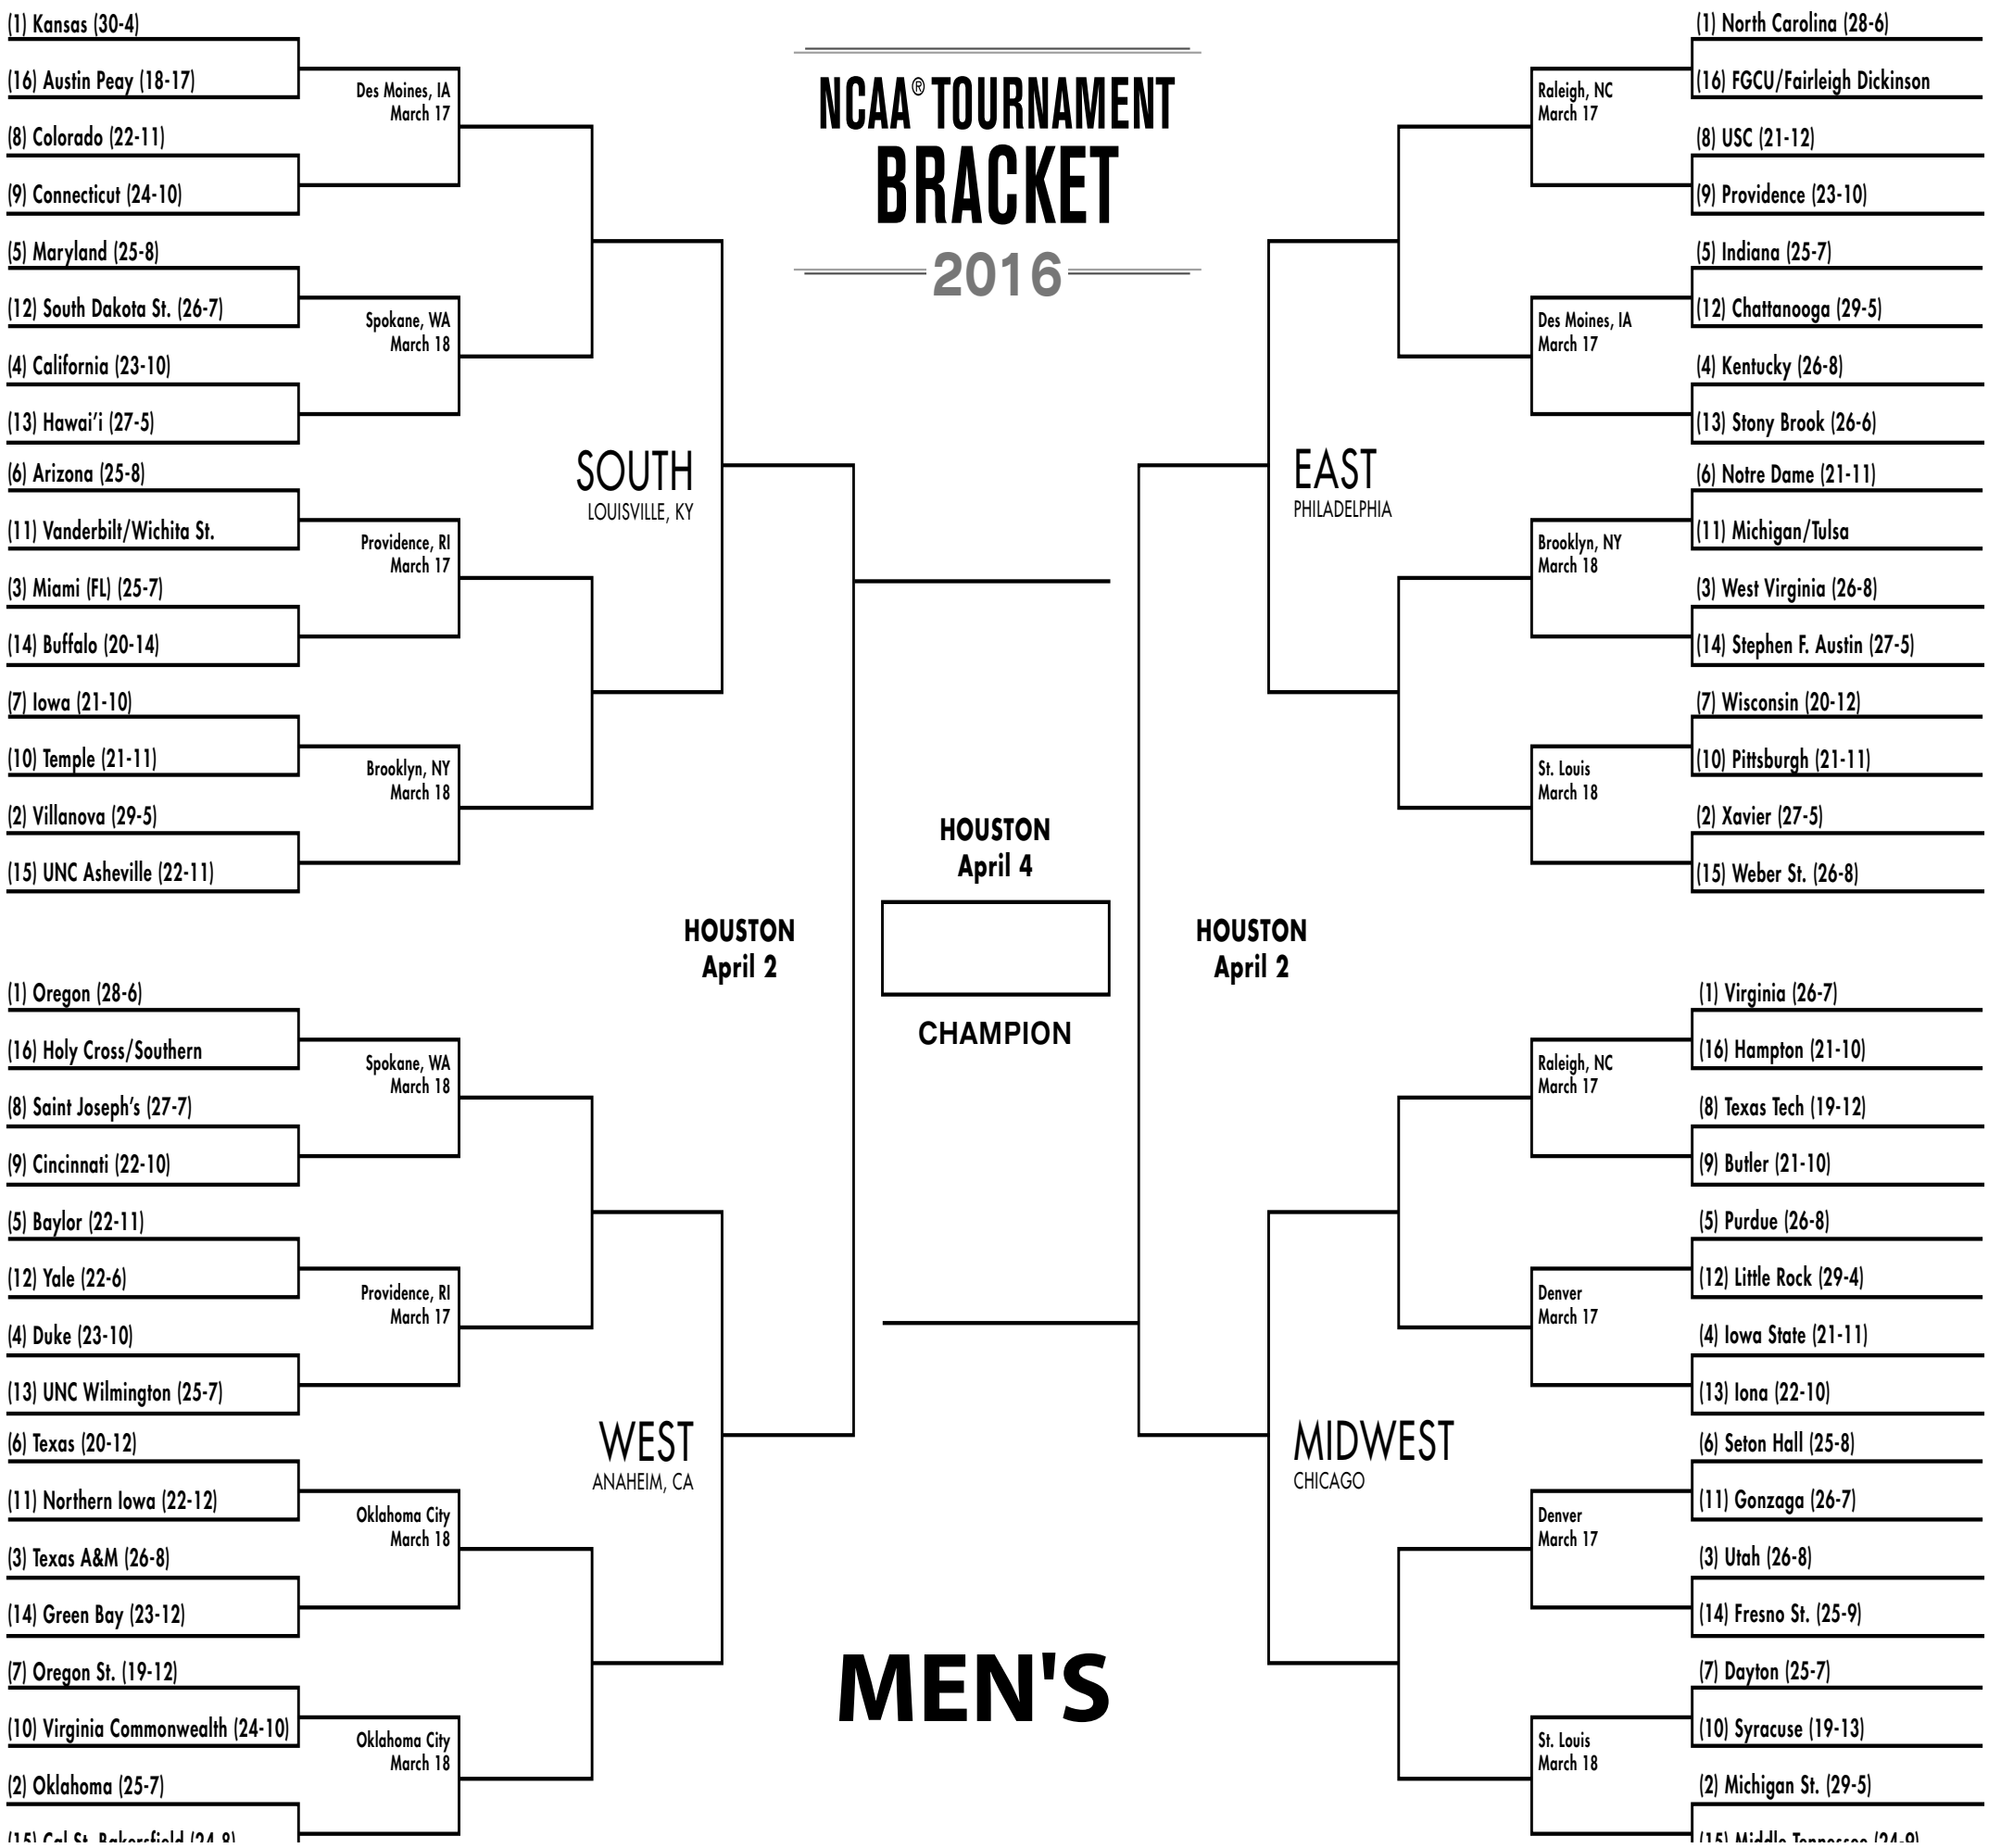

CATCH ALL THE MADNESS

Siuslaw News

2016 NCAA

Championship BRACKETS

First Round March 17-18 Second Round March 19-20 Regional Semifinals March 24-25 Regional Finals March 26-27 National Semifinals April 2 NATIONAL CHAMPIONSHIP April 4 National Semifinals April 2 Regional Finals March 26-27 Regional Semifinals March 24-25 Second Round March 19-20 First Round March 17-18

First Four March 15-16 (11) Vanderbilt (19-13) (16) FGCU (20-13) (11) Michigan (22-12) (16) Holy Cross (14-19) First Four March 15-16
 (11) Wichita St. (24-8) (16) Fairleigh Dickinson (18-14) (11) Tulsa (20-11) (16) Southern (22-12)

NCAA® TOURNAMENT BRACKET 2016

MEN'S

Fine Dune Sand
From the Oregon Dunes

SAND RANCH

Florence, Oregon USA

5351 Highway 101, Florence
541-912-5020

FLORENCE DRYCLEANING

Monday thru Friday 9am to 6pm.
Saturday by appt.
Closed Sunday