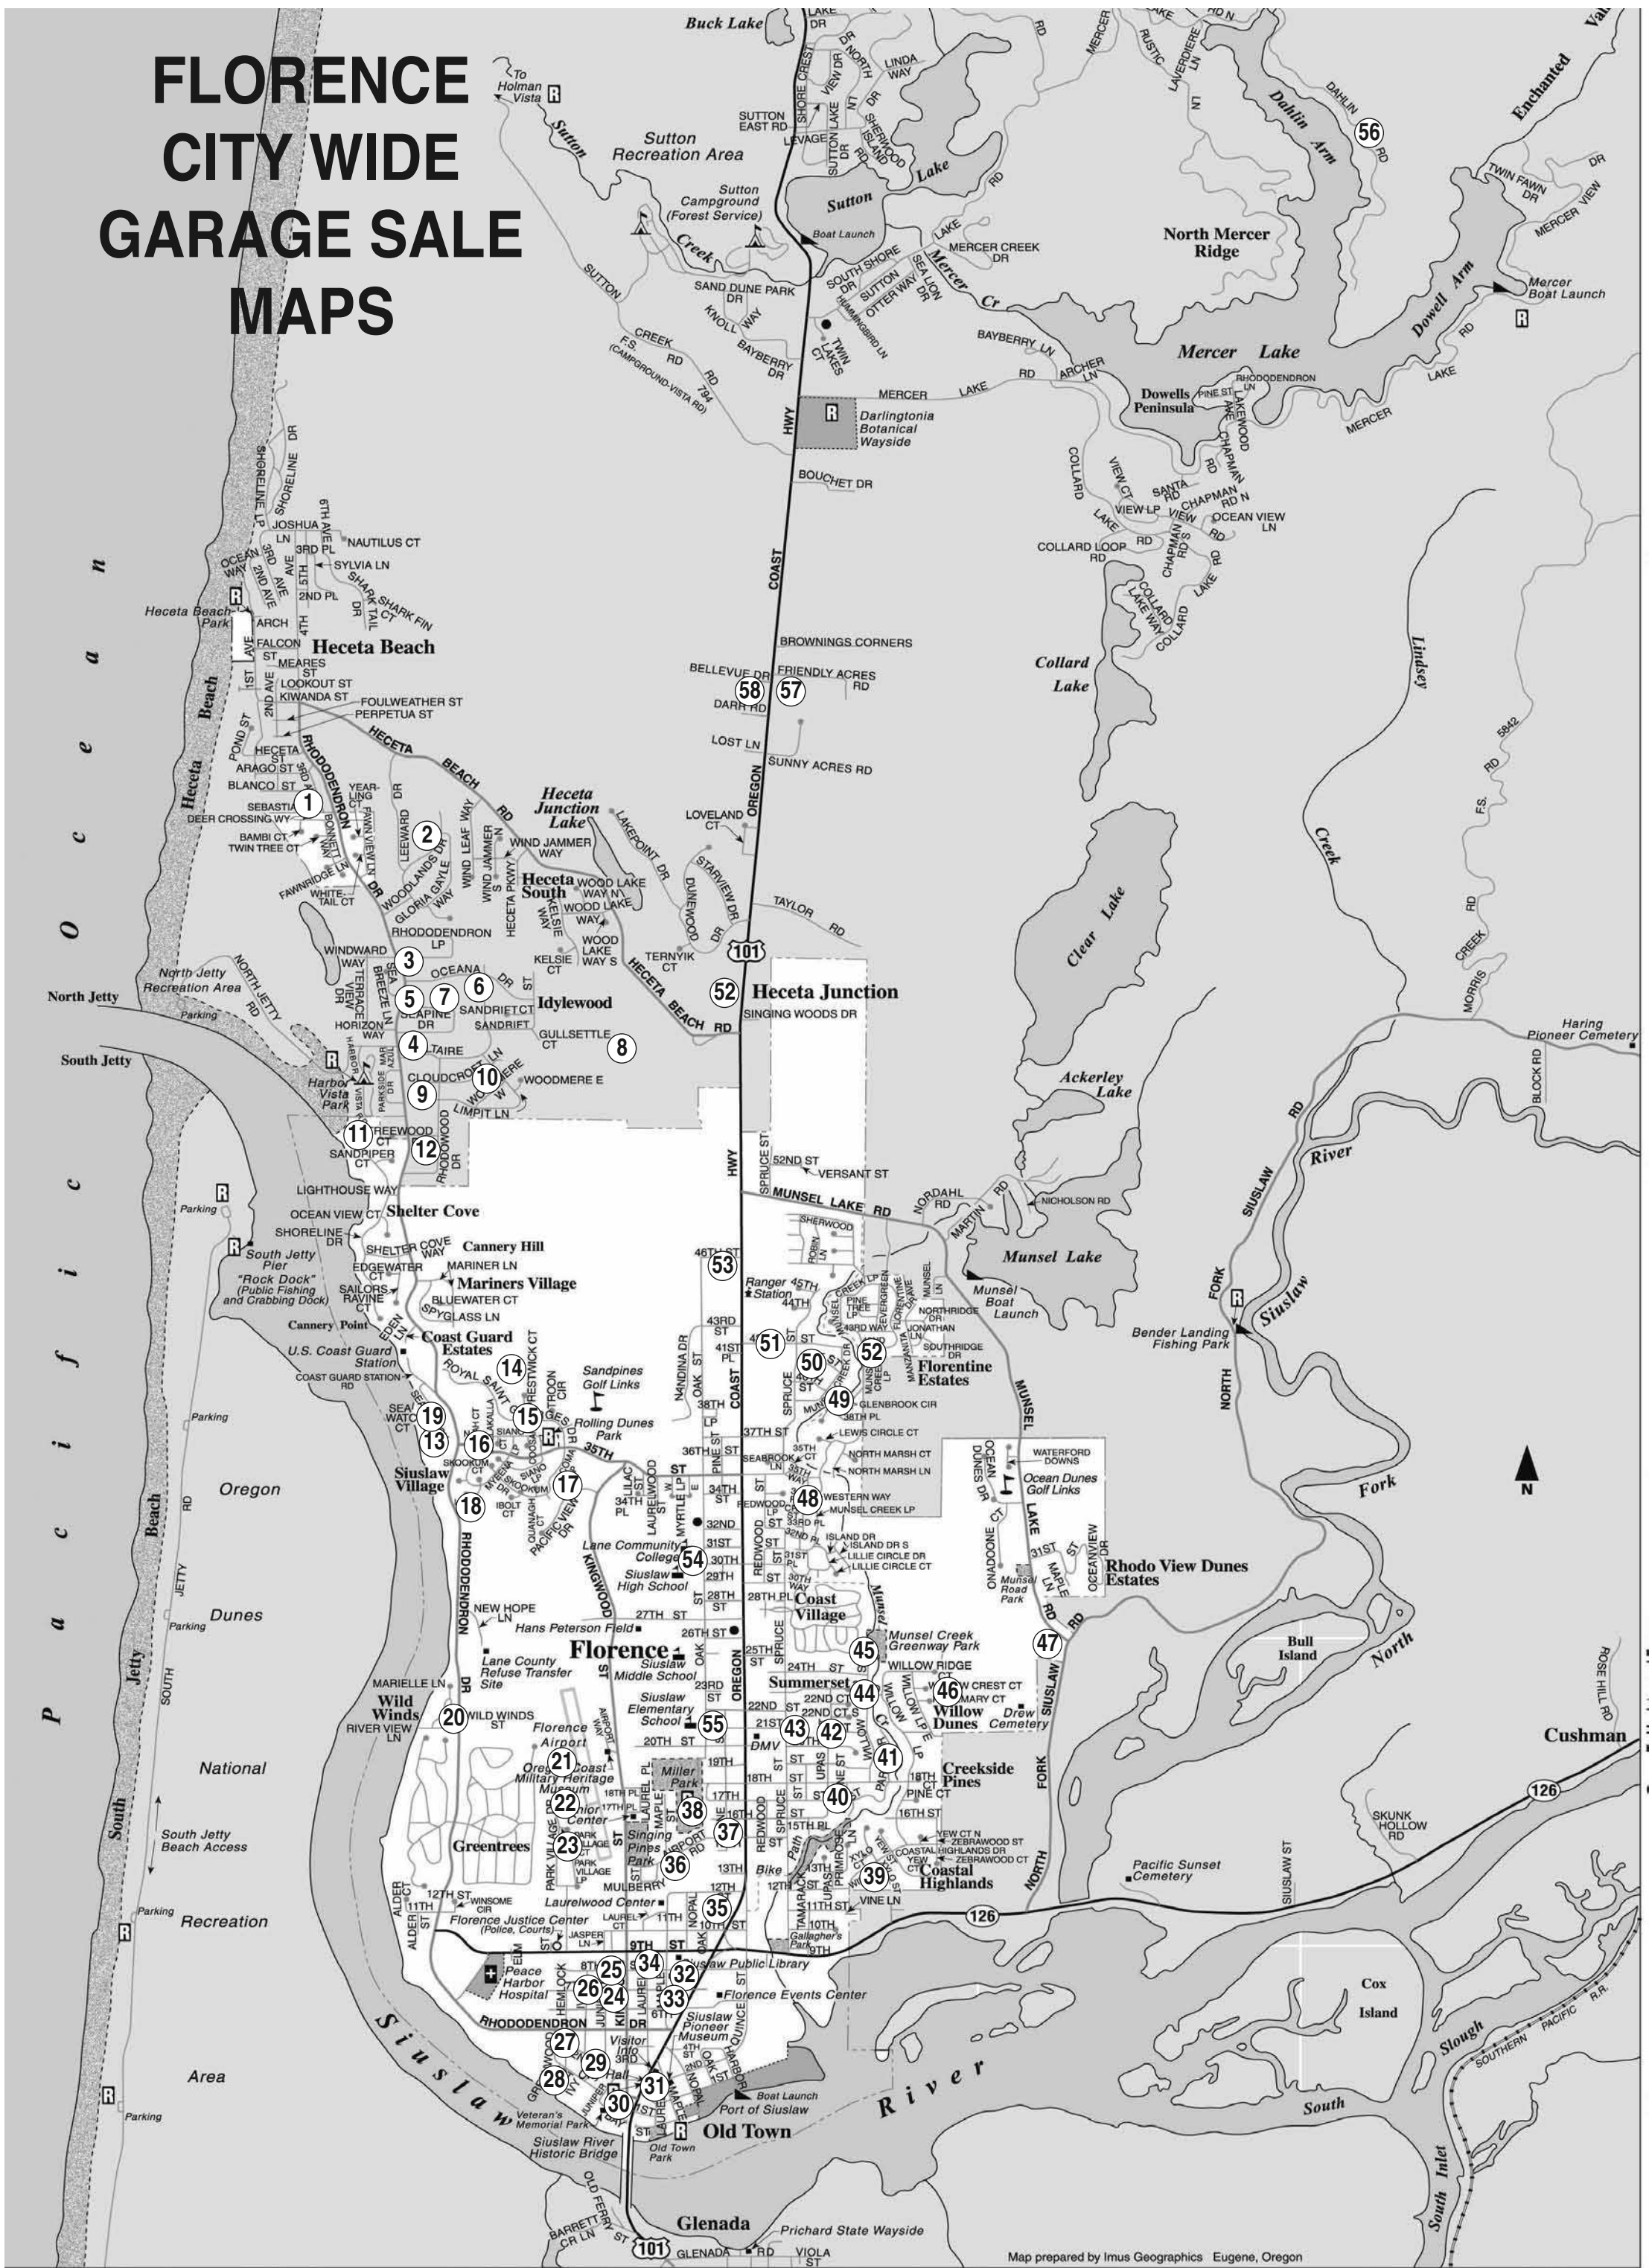

FLORENCE CITY WIDE GARAGE SALE MAPS

SOUTH